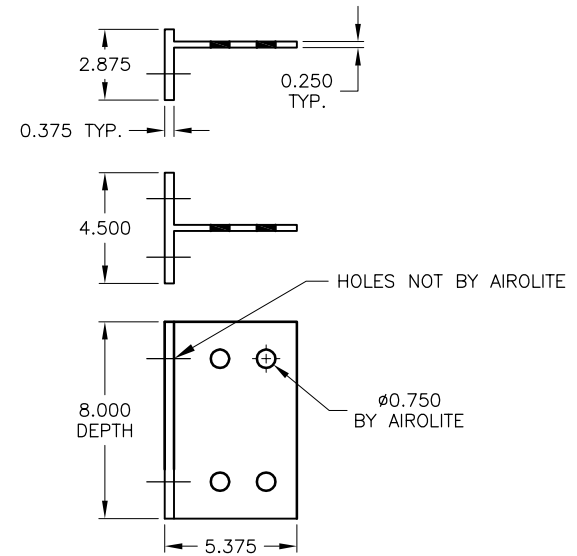

OPTIONAL FASCIA
OUTRIGGER STYLE WILL VARY

SECTION SUPPORT STRAP QTY.	
> 96" < 144"	1 - CENTERED

OPTIONAL MOUNTING BRACKETS

MODEL: ASC8

SHEET: 1 OF 1