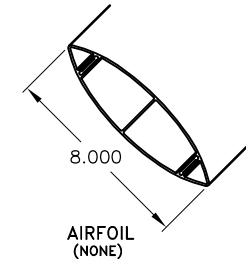

OPTIONAL FASCIA
OUTRIGGER STYLE WILL VARY

SECTION SUPPORT STRAP QTY.	
> 96" < 144"	1 - CENTERED

OPTIONAL MOUNTING BRACKETS

MODEL: ASC8

SHEET: 1 OF 1