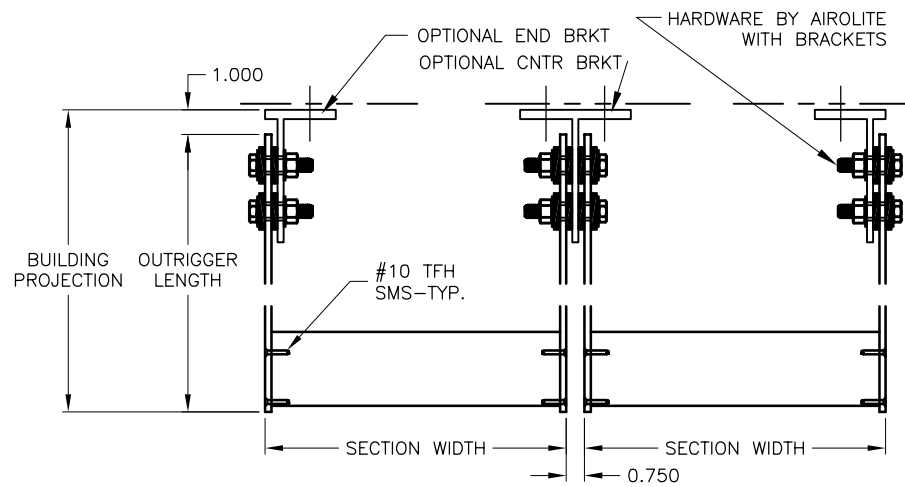

OPTIONAL FASCIA
OUTRIGGER STYLE WILL VARY

SECTION SUPPORT STRAP QTY.	
> 96" < 144"	1 - CENTERED

OPTIONAL MOUNTING BRACKETS

MODEL: ASC8

SHEET: 1 OF 1