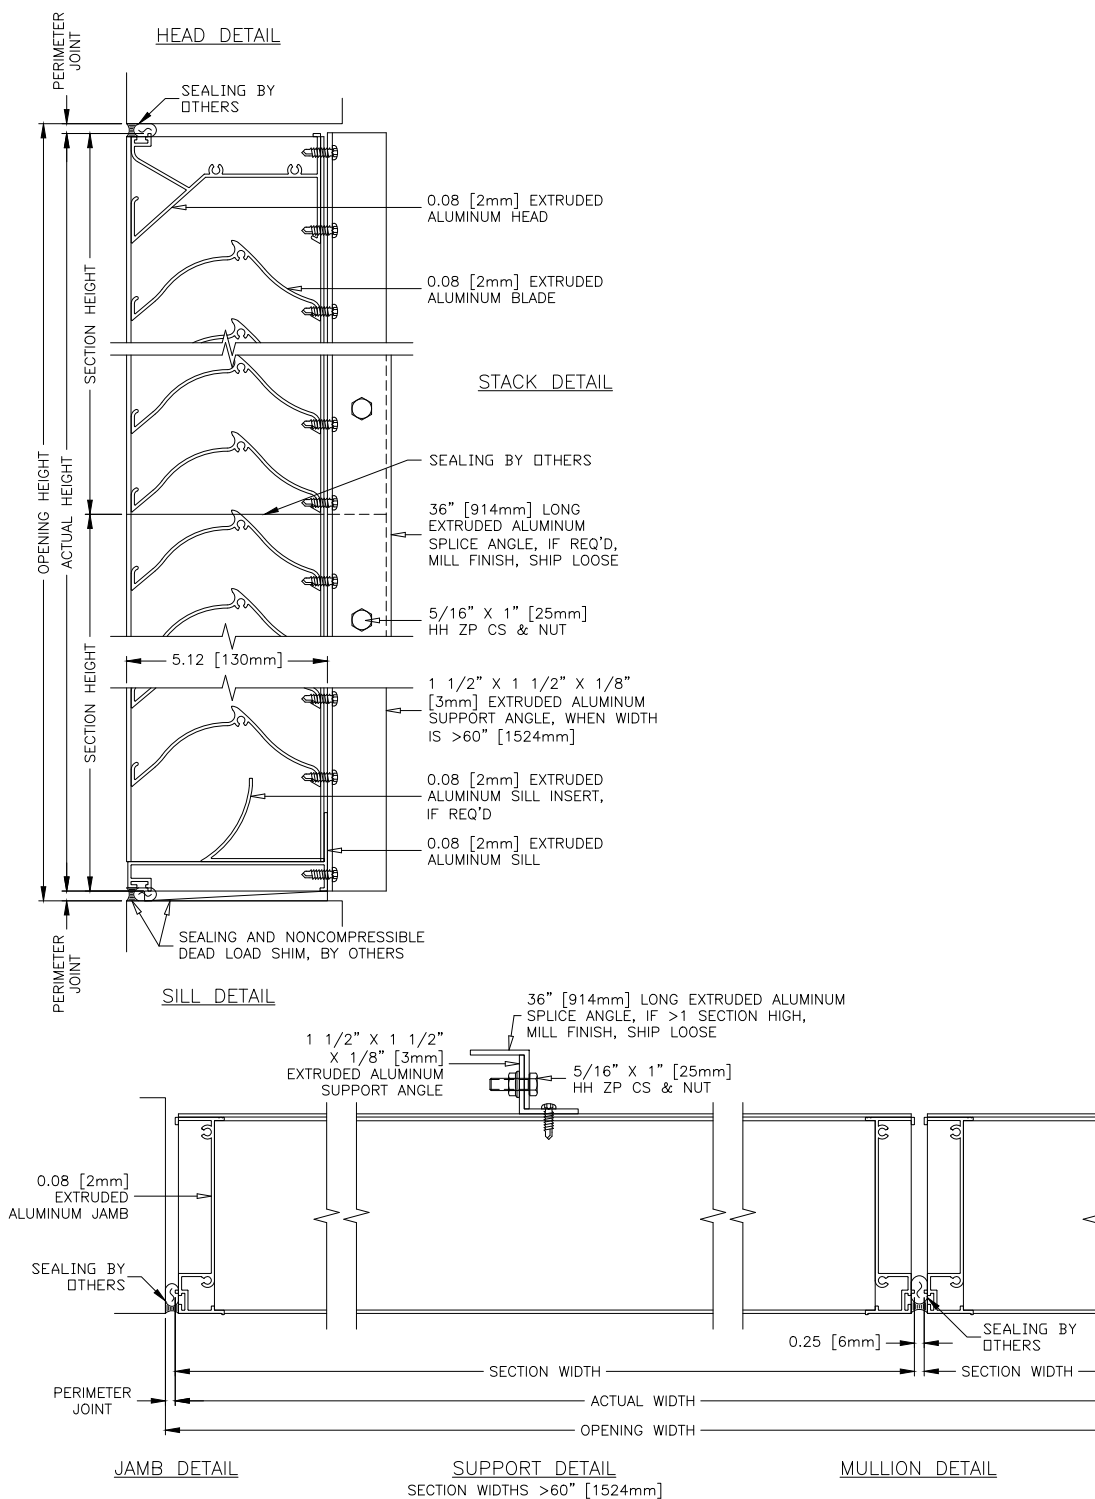

K605D

Sightproof Louver | Drainable Blade | Extruded Aluminum

AIROLITE
The look that works.™