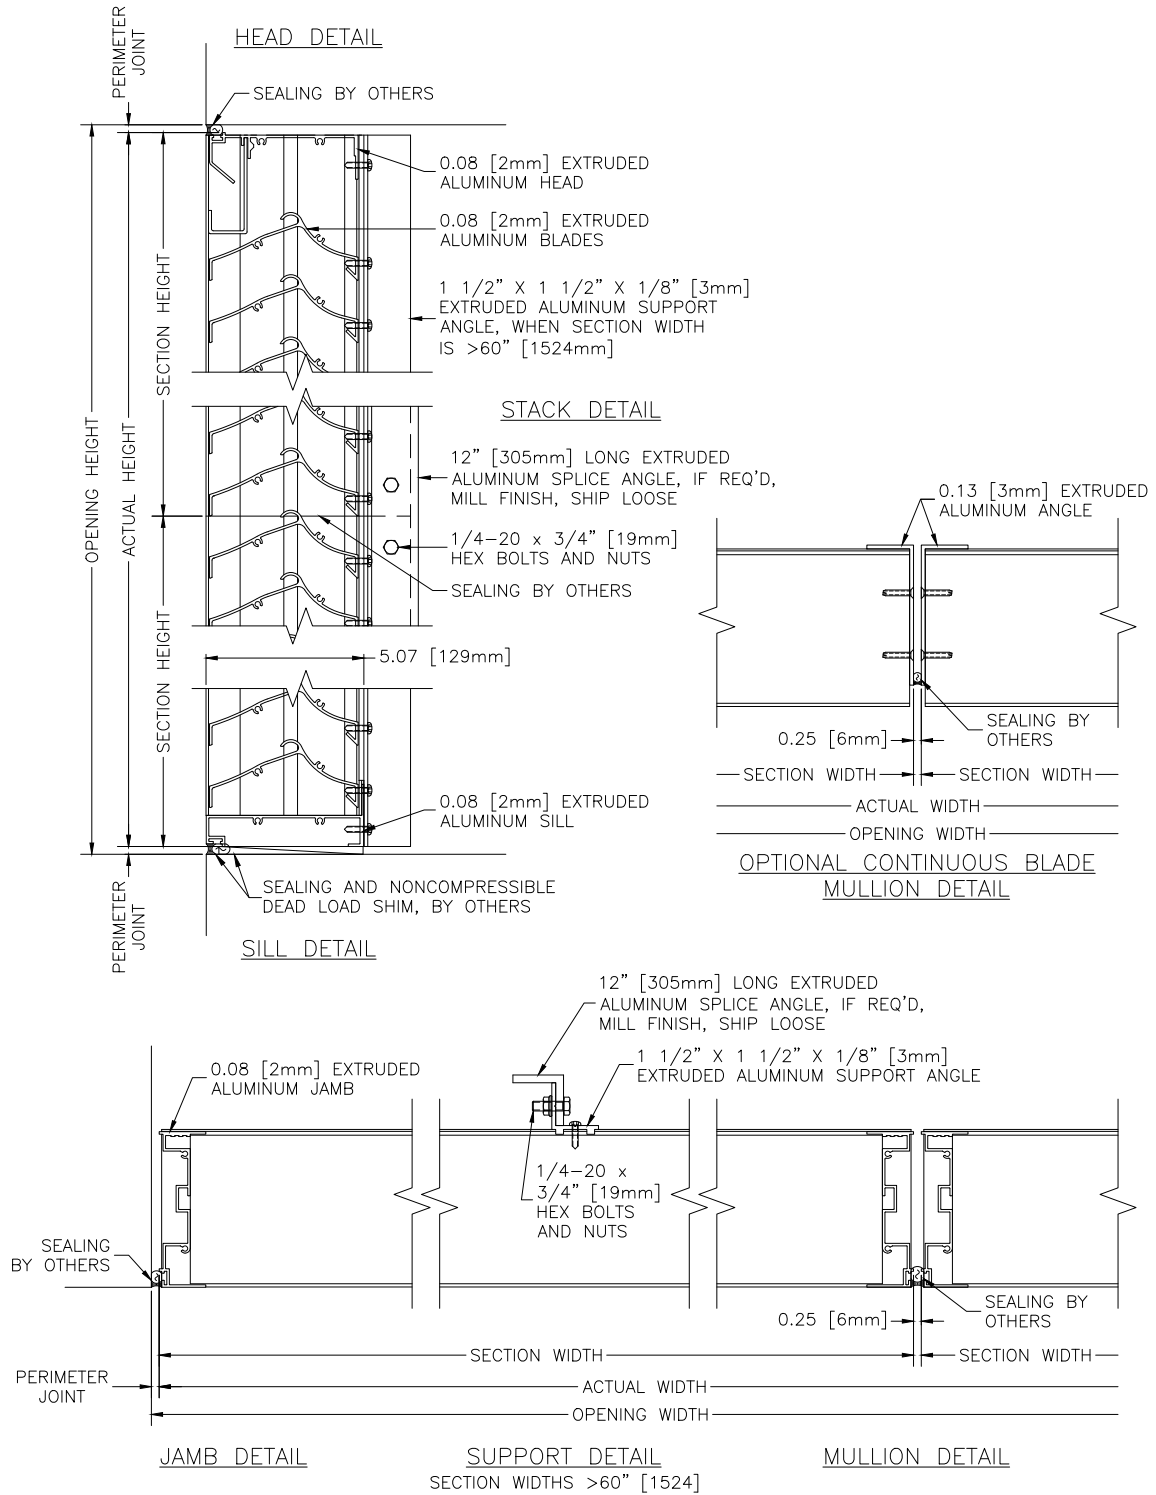

K605

Sightproof Louver | Drainable Louver | Extruded Aluminum

AIROLITE
The look that works.™