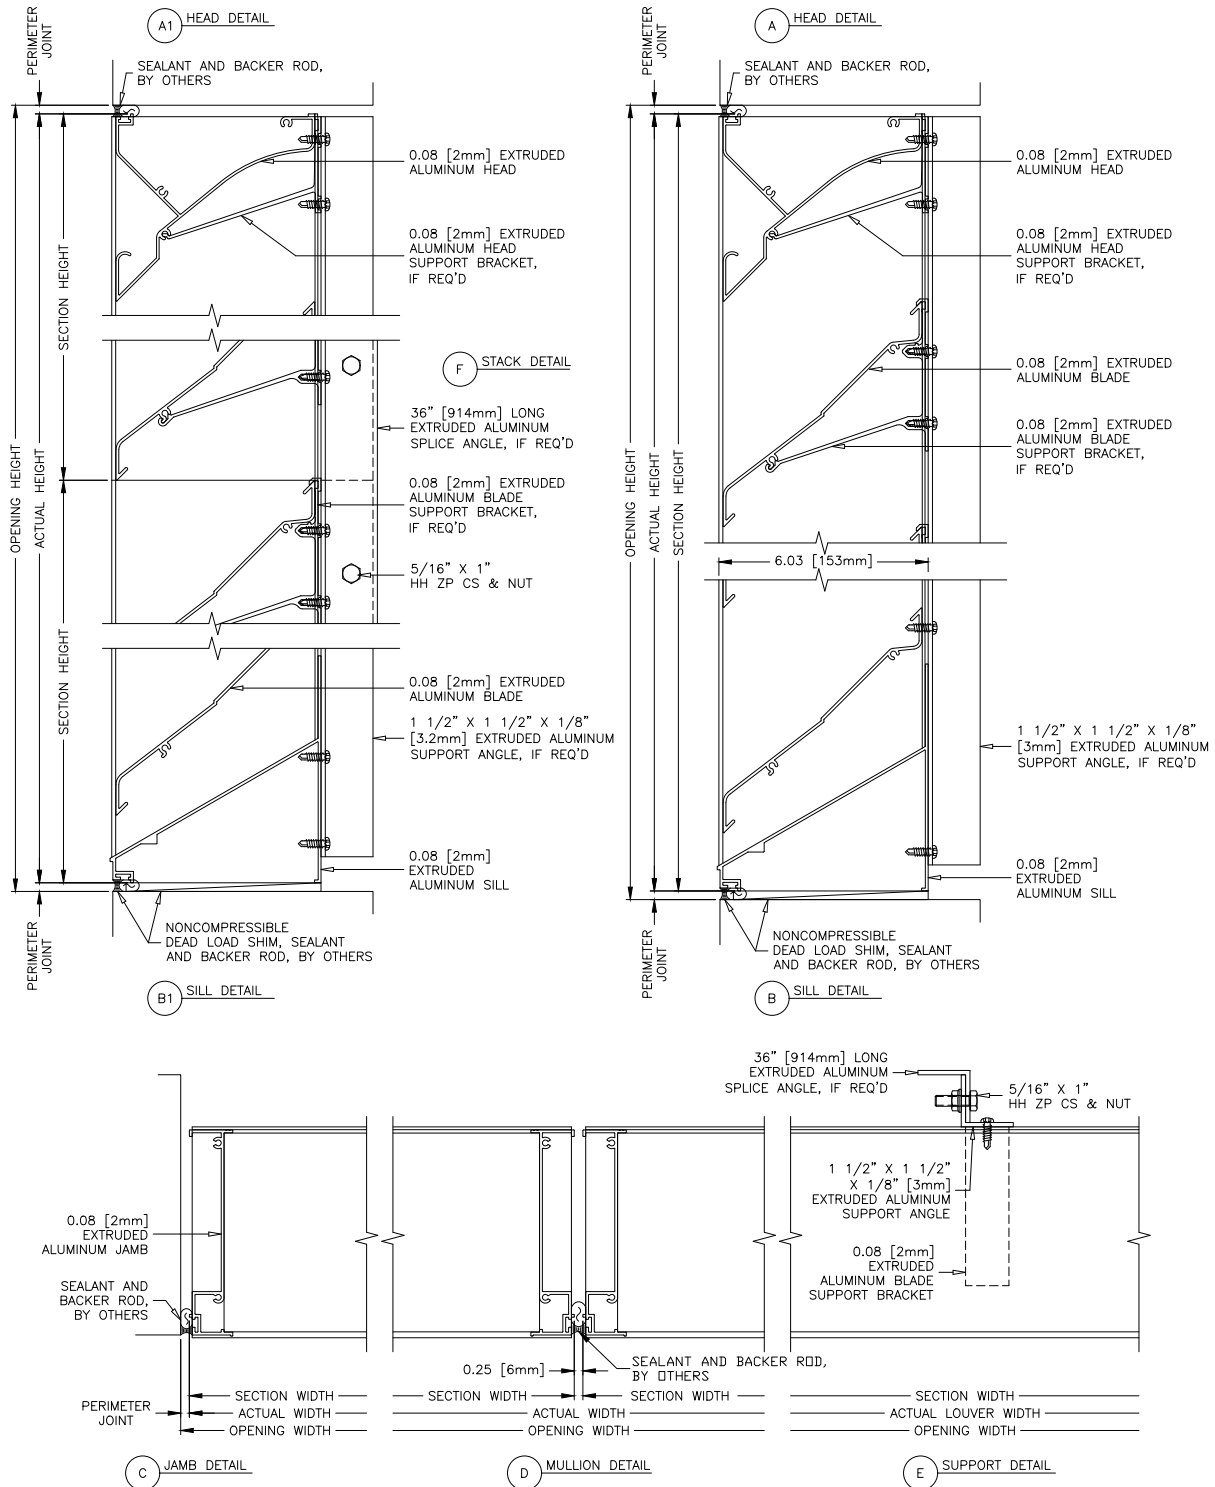

K6096HP

Stationary Louver | Drainable Louver | Extruded Aluminum

AIROLITE
The look that works.™