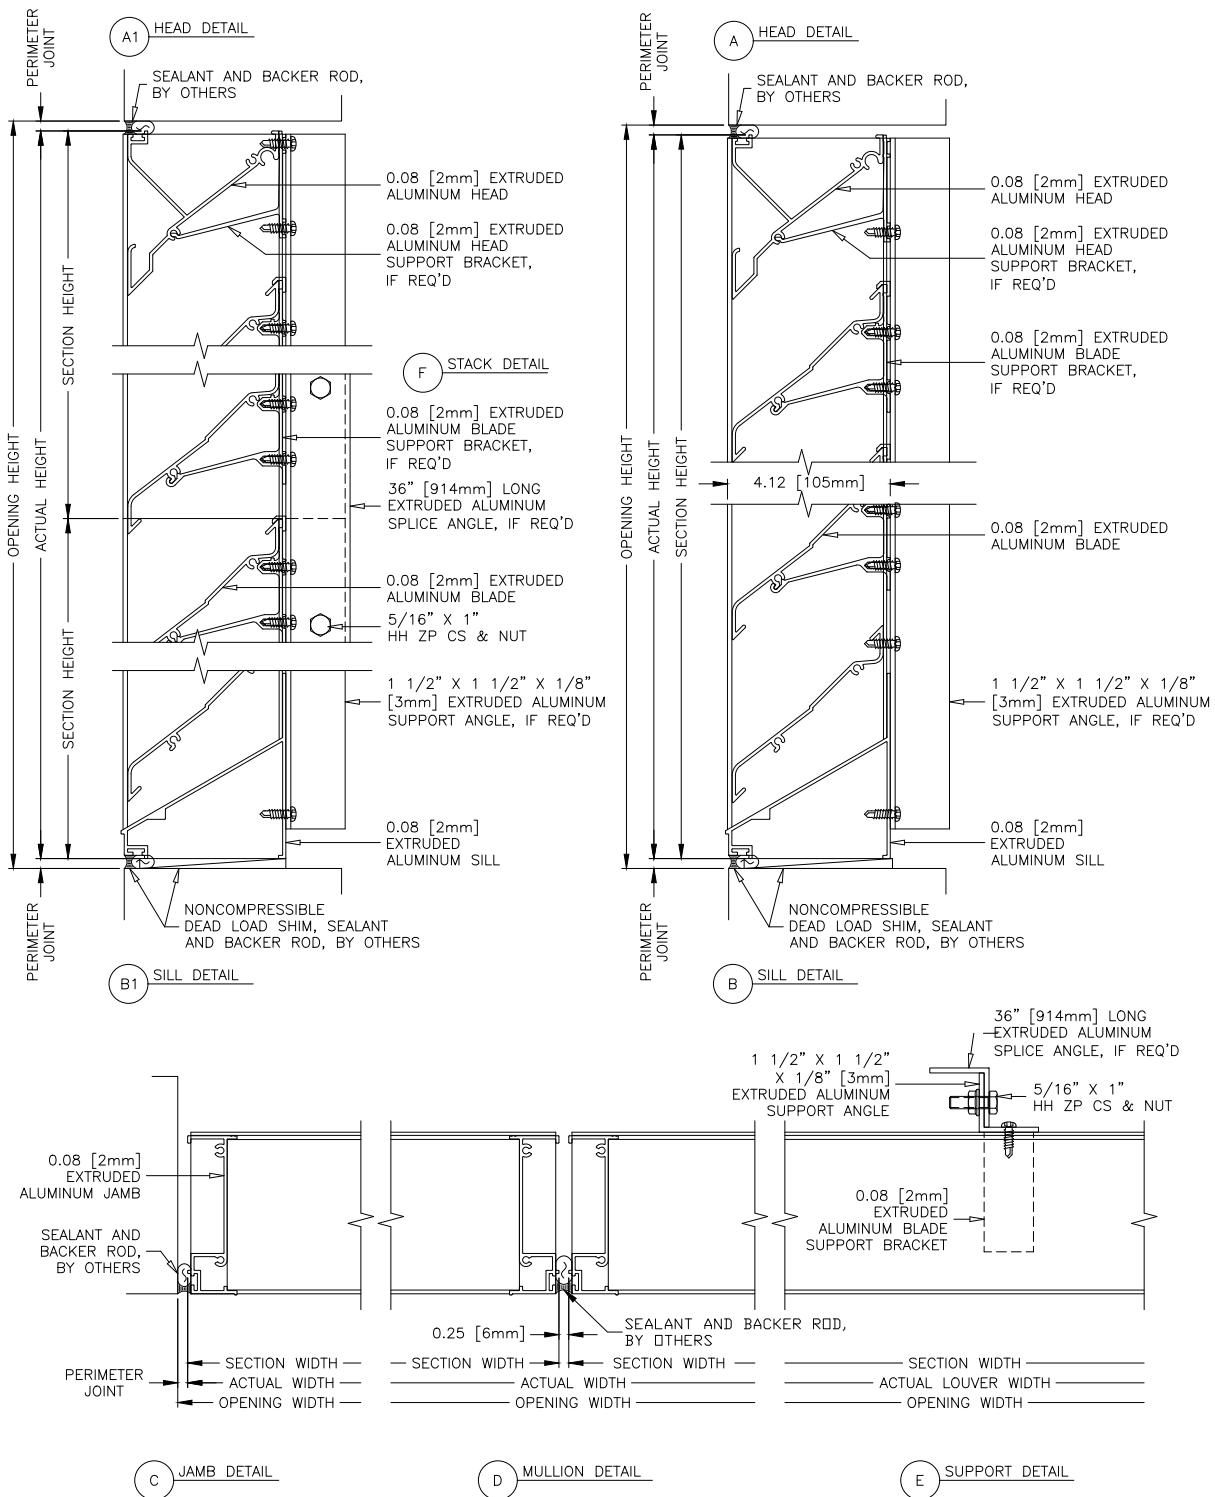

K609HP

Stationary Louver | Drainable Louver | Extruded Aluminum

AIROLITE
The look that works.™