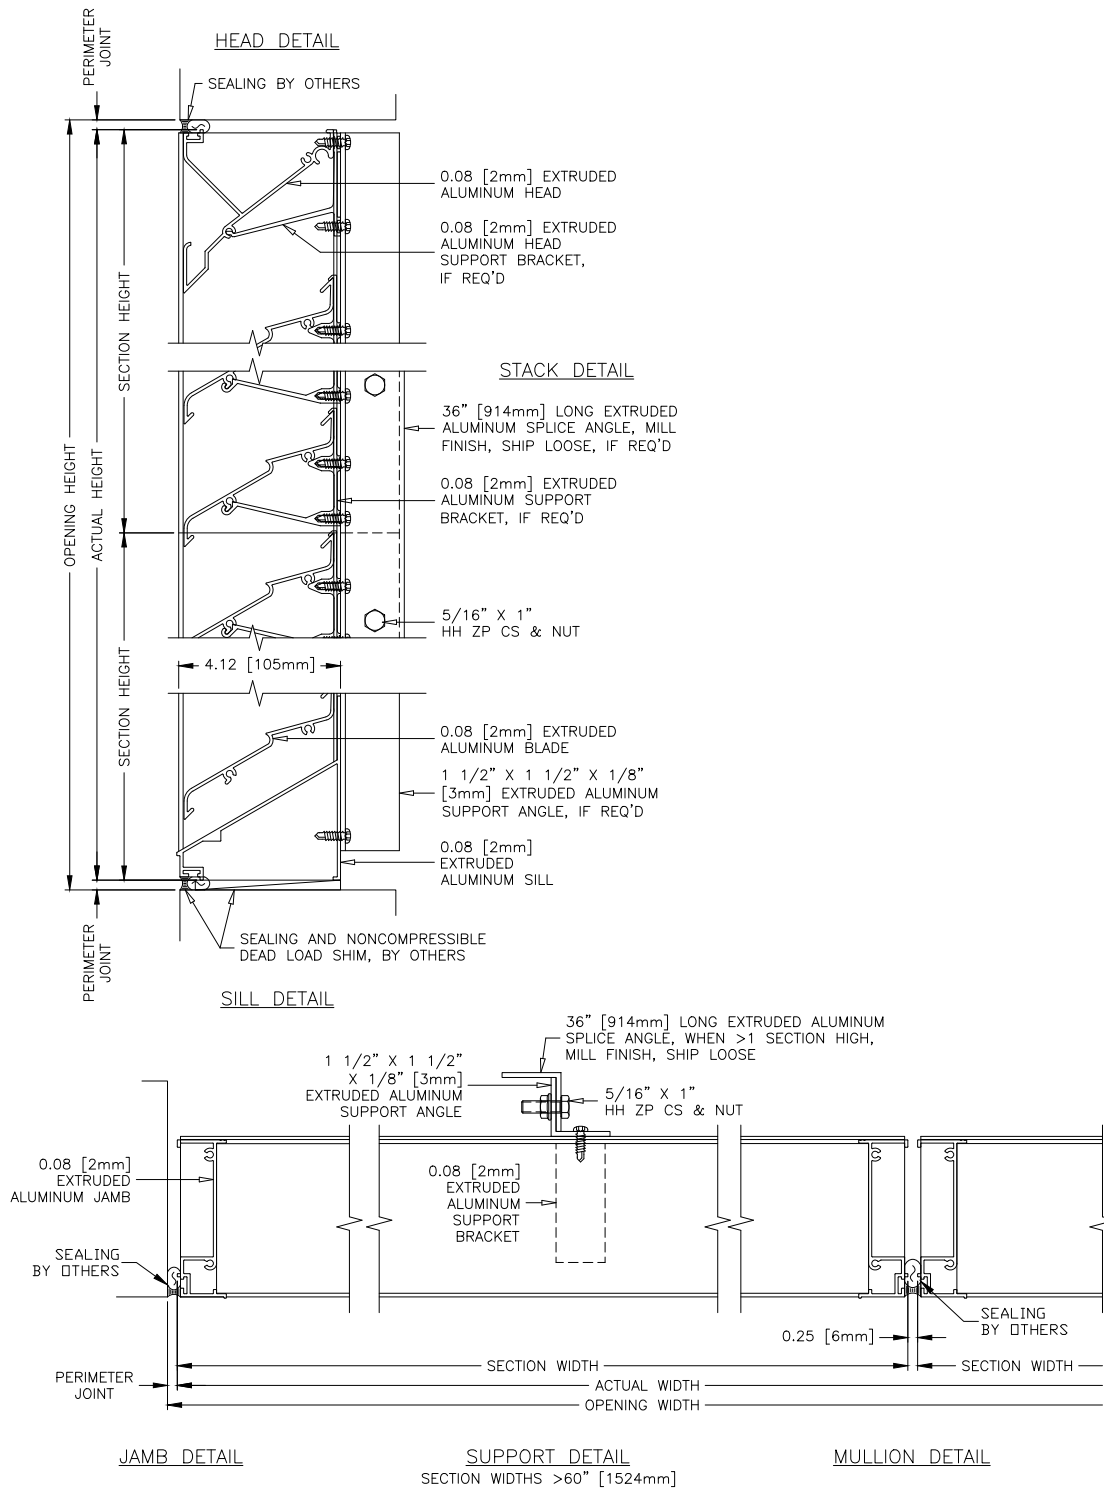

# K630

Stationary Louver | Drainable Louver | Extruded Aluminum

**AIROLITE**  
The look that works.™