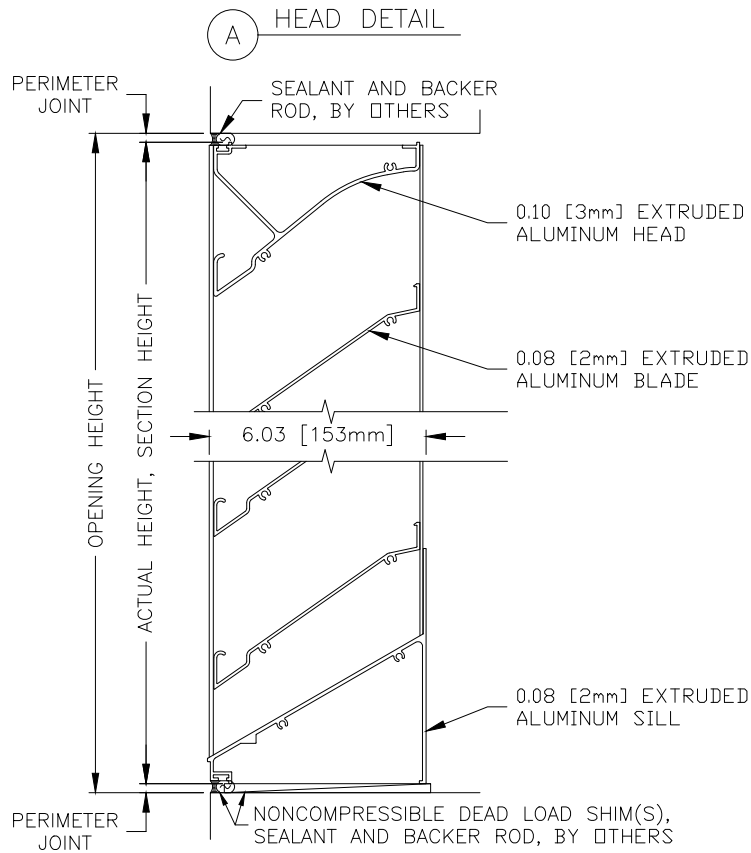

# K6746HP

Stationary Louver | Drainable Blade | Extruded Aluminum

**B SILL DETAIL**

**C JAMB DETAIL**

**AIROLITE**  
The look that works.™