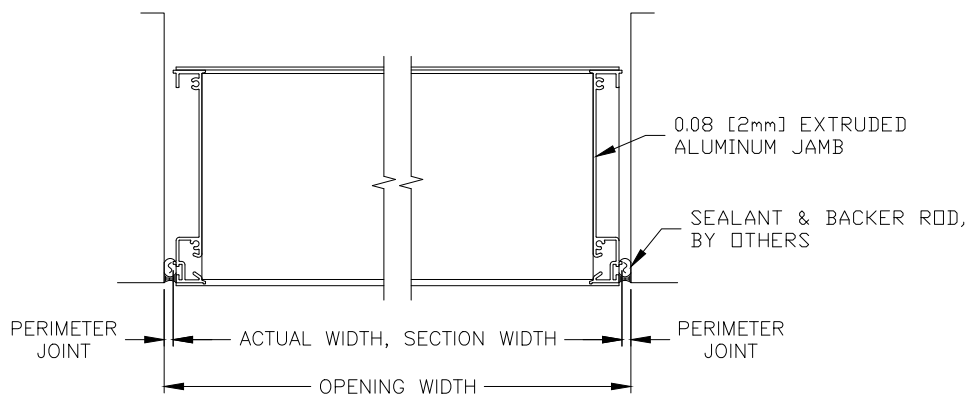

# K6746HP

Stationary Louver | Drainable Blade | Extruded Aluminum

**B SILL DETAIL**

**C JAMB DETAIL**

**AIROLITE**  
The look that works.™