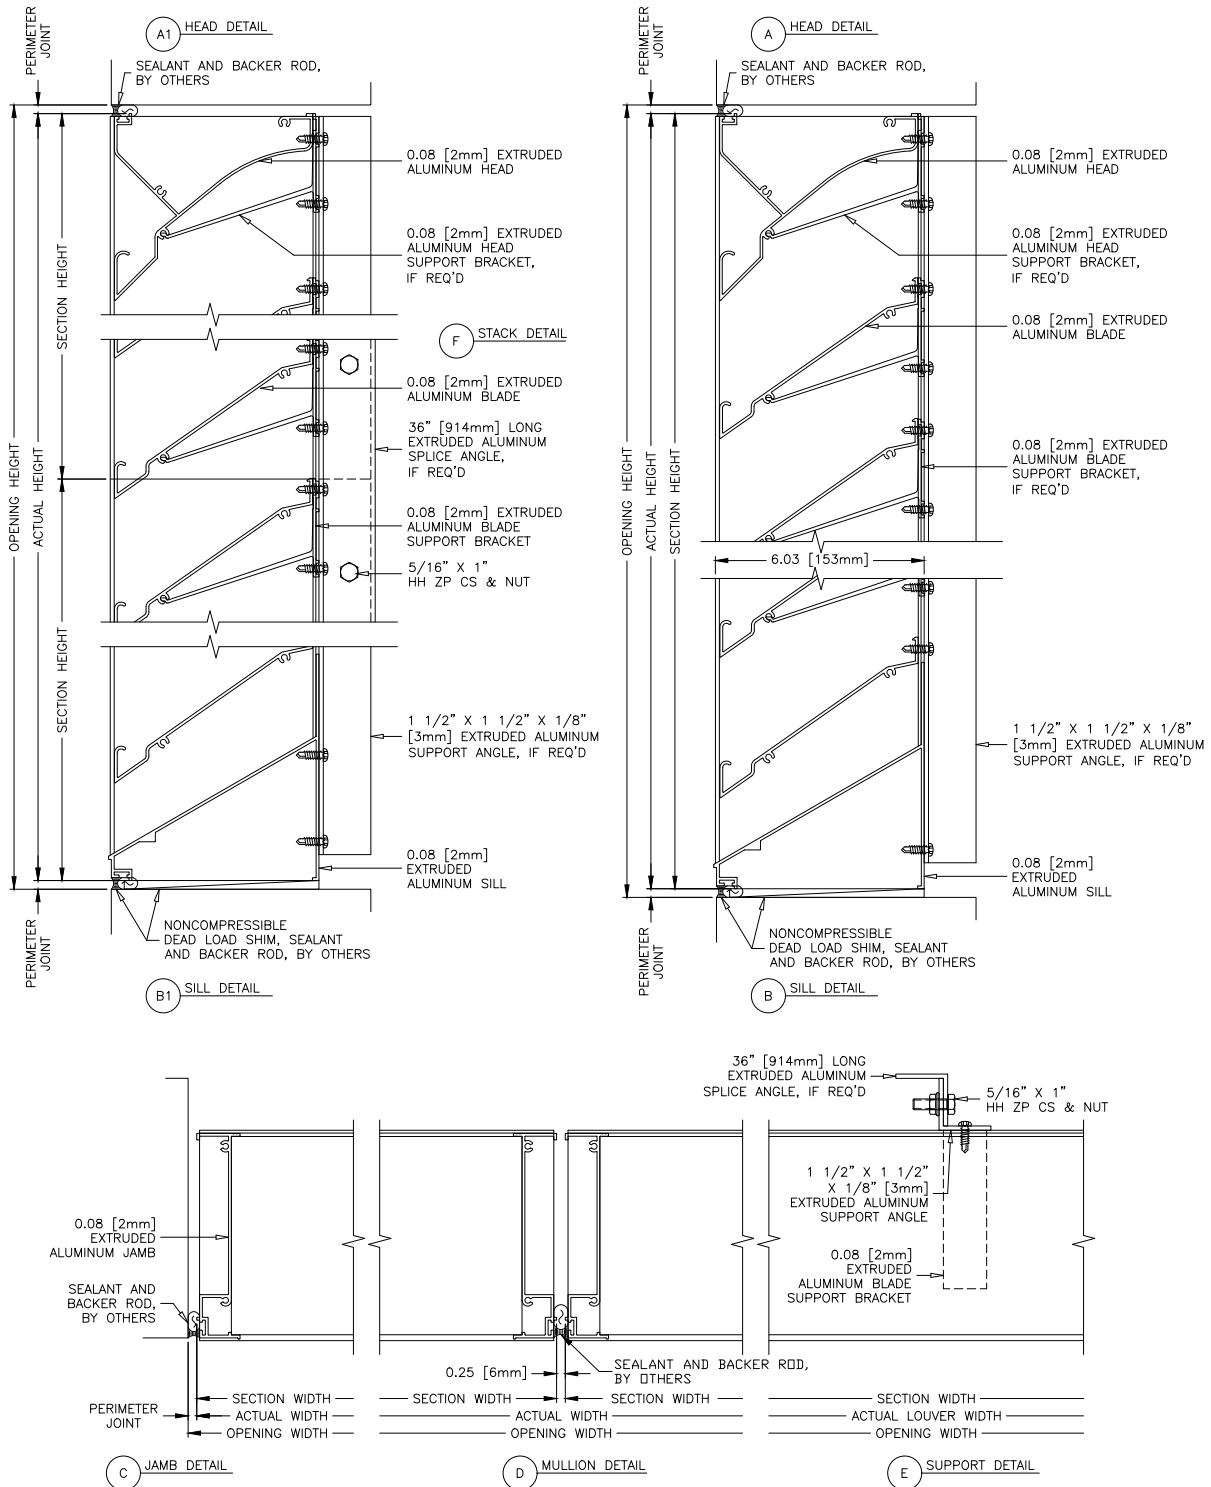

# K6746

Stationary Louver | Drainable Blade | Extruded Aluminum

**AIROLITE**  
 The look that works.™