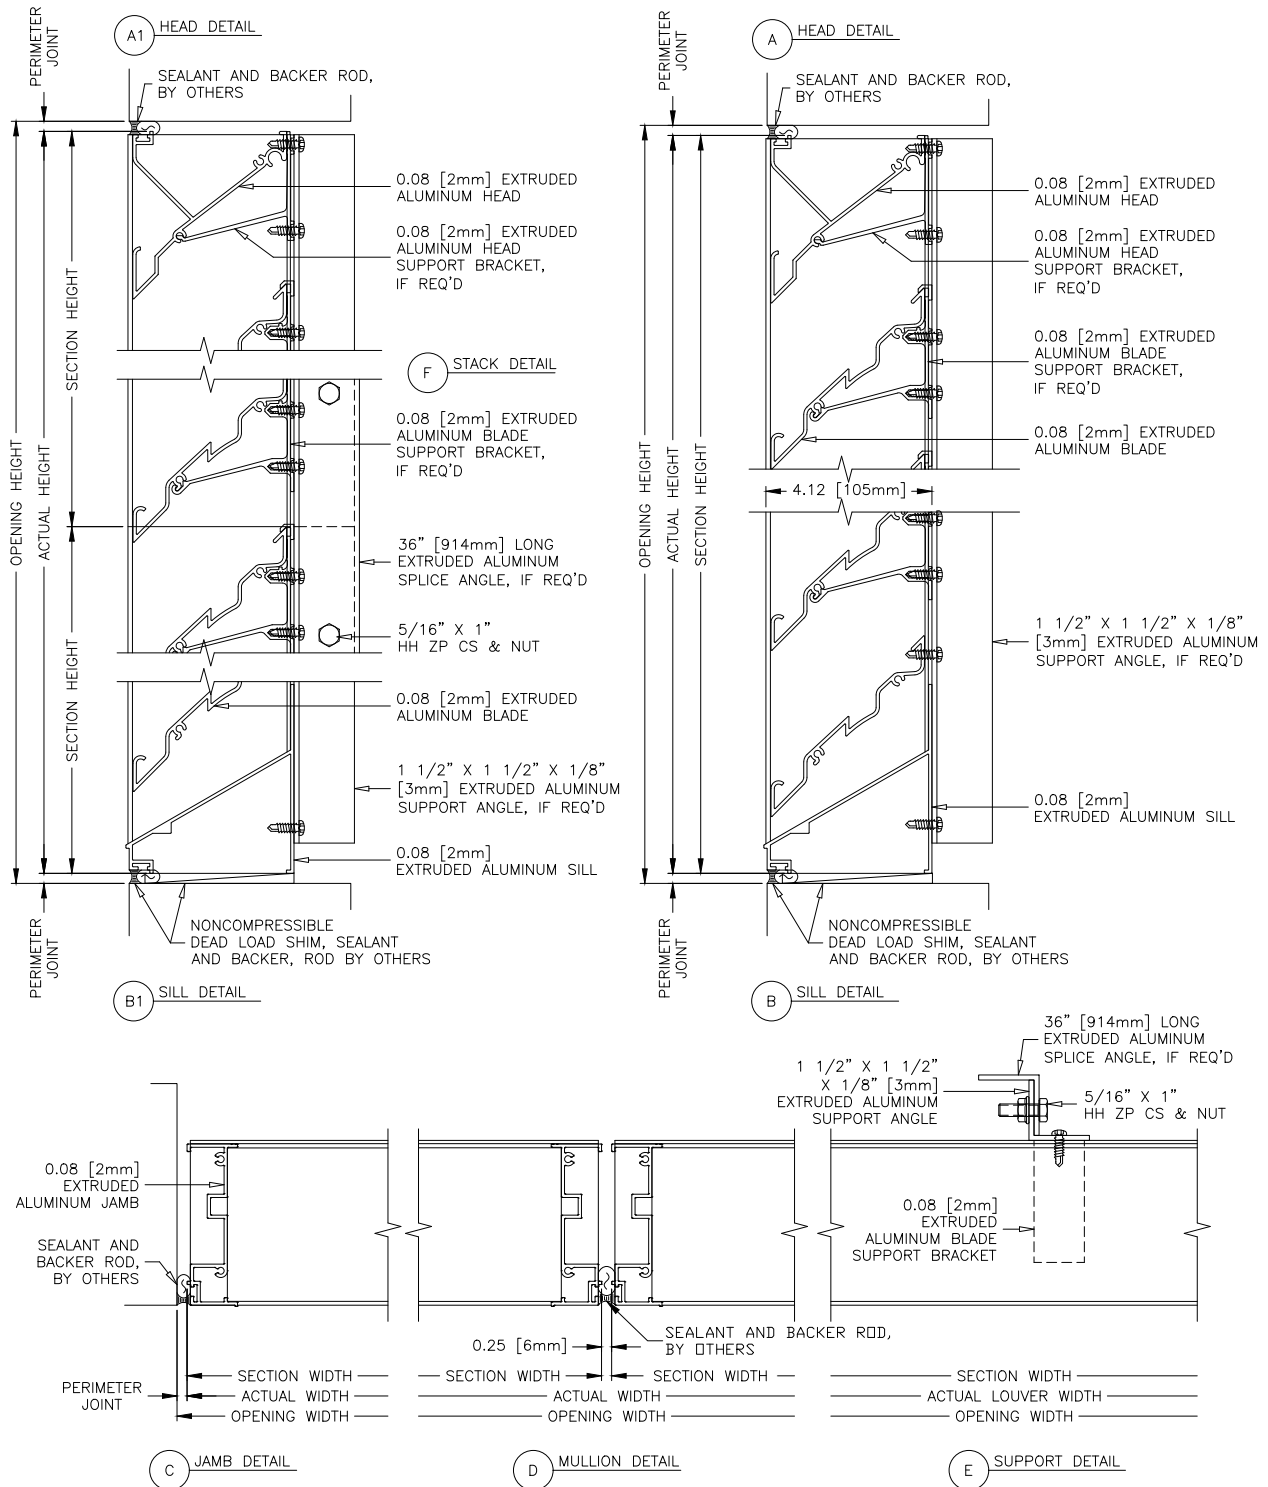

# K6844

Stationary Louver | Drainable Blade | Extruded Aluminum

**AIROLITE**  
The look that works.™