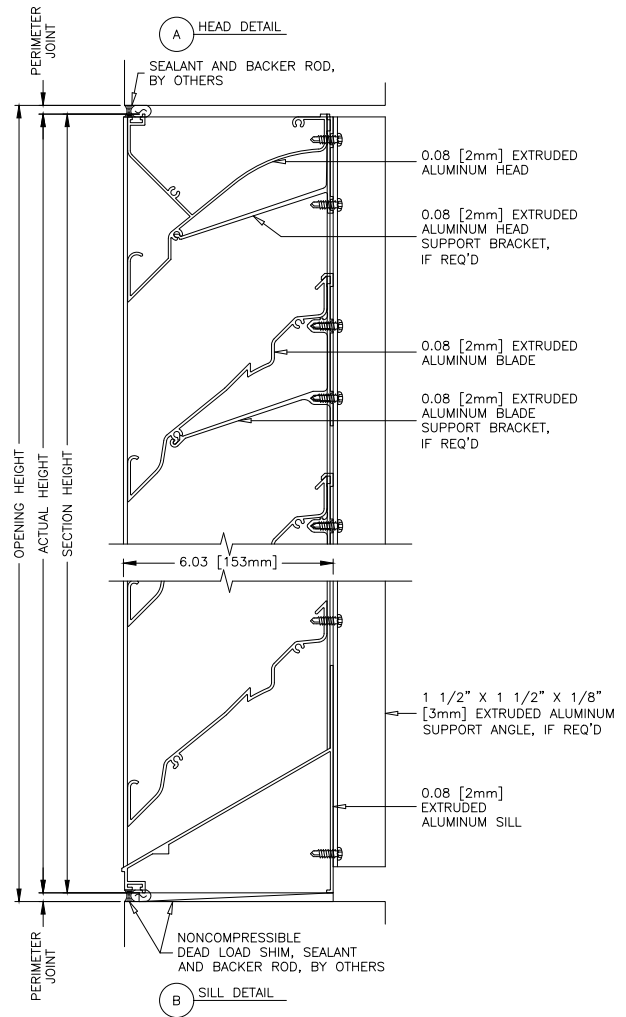

K6846

Stationary Louver | Drainable Blade | Extruded Aluminum

AIROLITE
The look that works.™