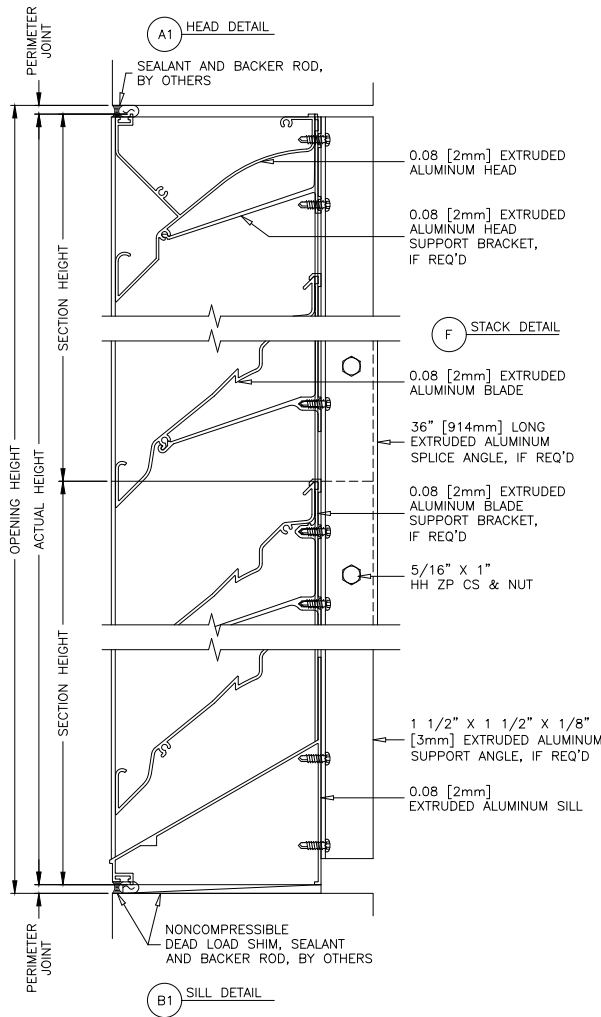

K6846

Stationary Louver | Drainable Blade | Extruded Aluminum

AIROLITE
The look that works.™