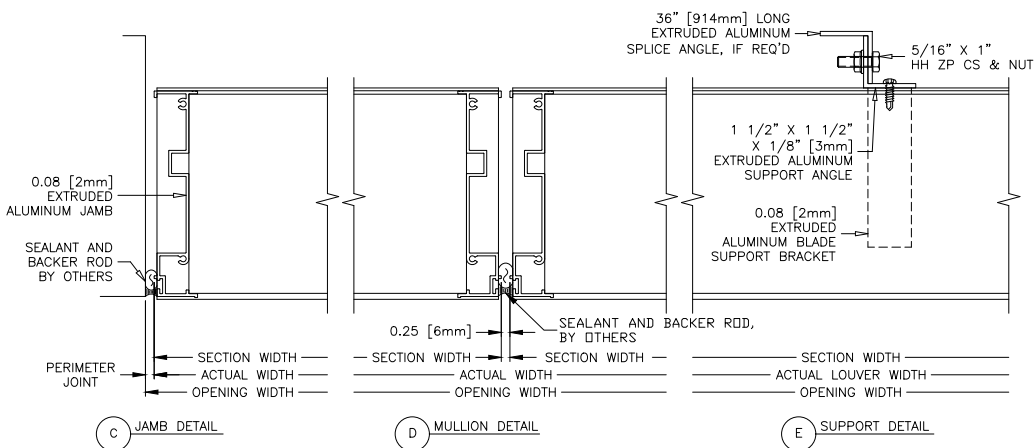

K6846

Stationary Louver | Drainable Blade | Extruded Aluminum

AIROLITE
The look that works.™