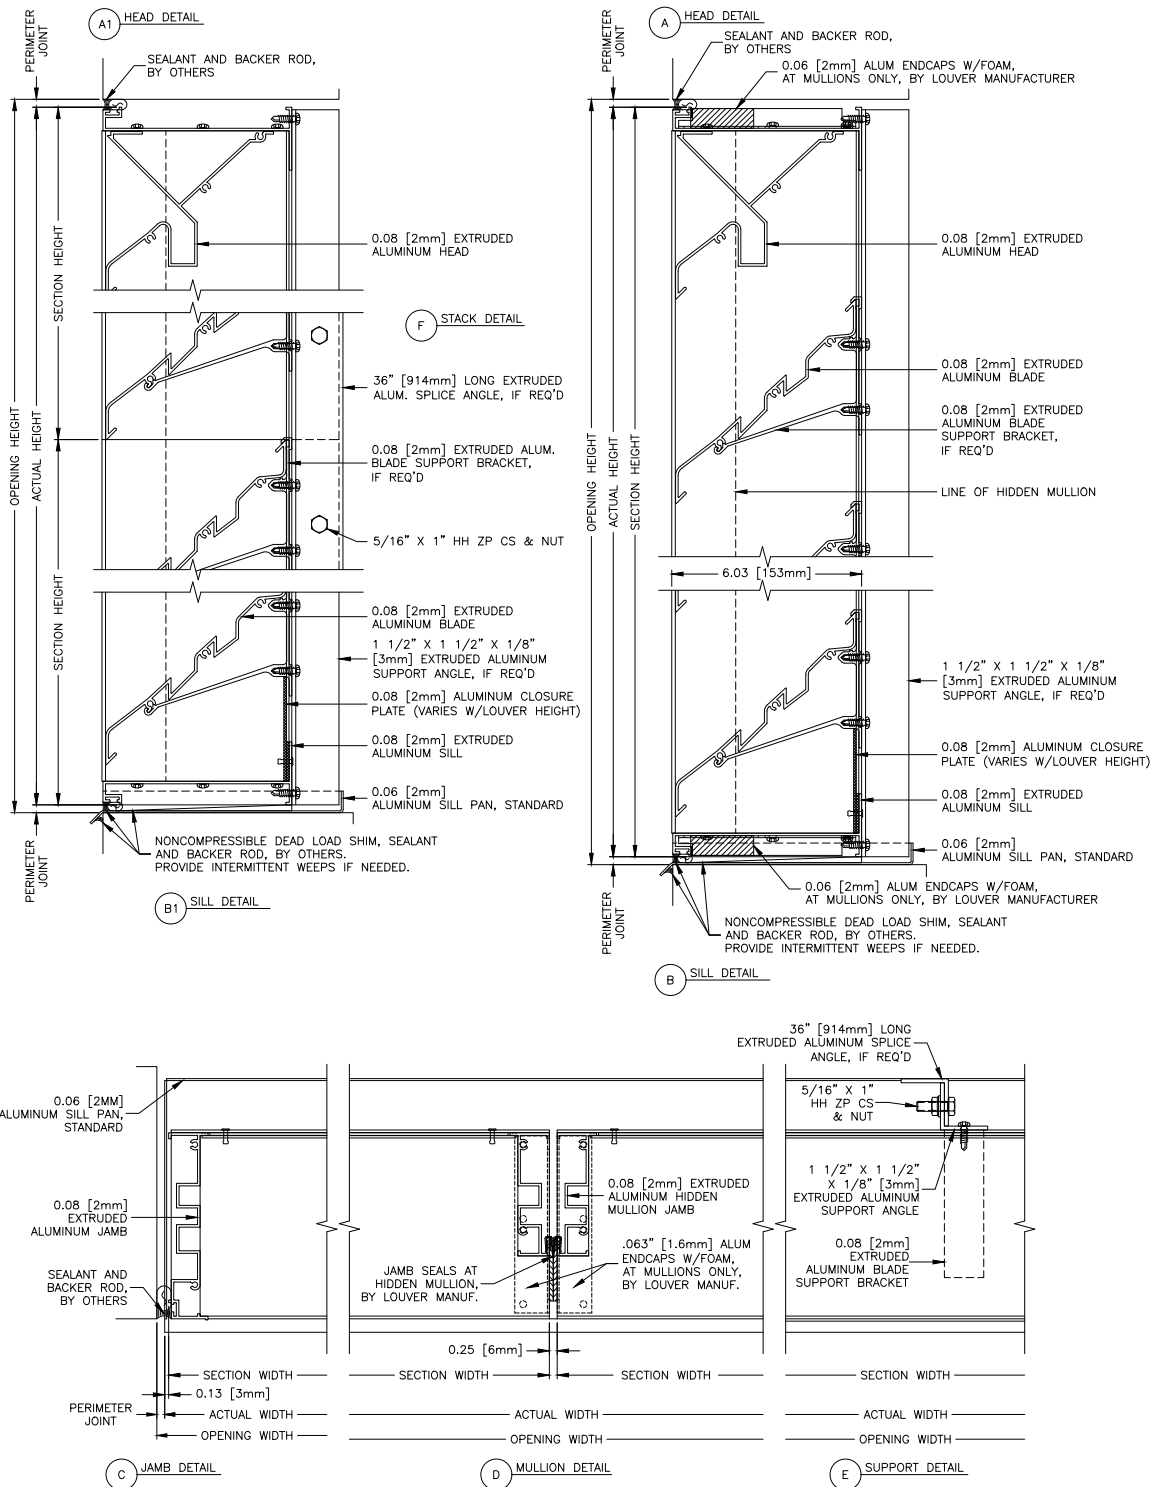

K6856

Stationary Louver | Drainable Blade | Extruded Aluminum

AIROLITE
 The look that works.™