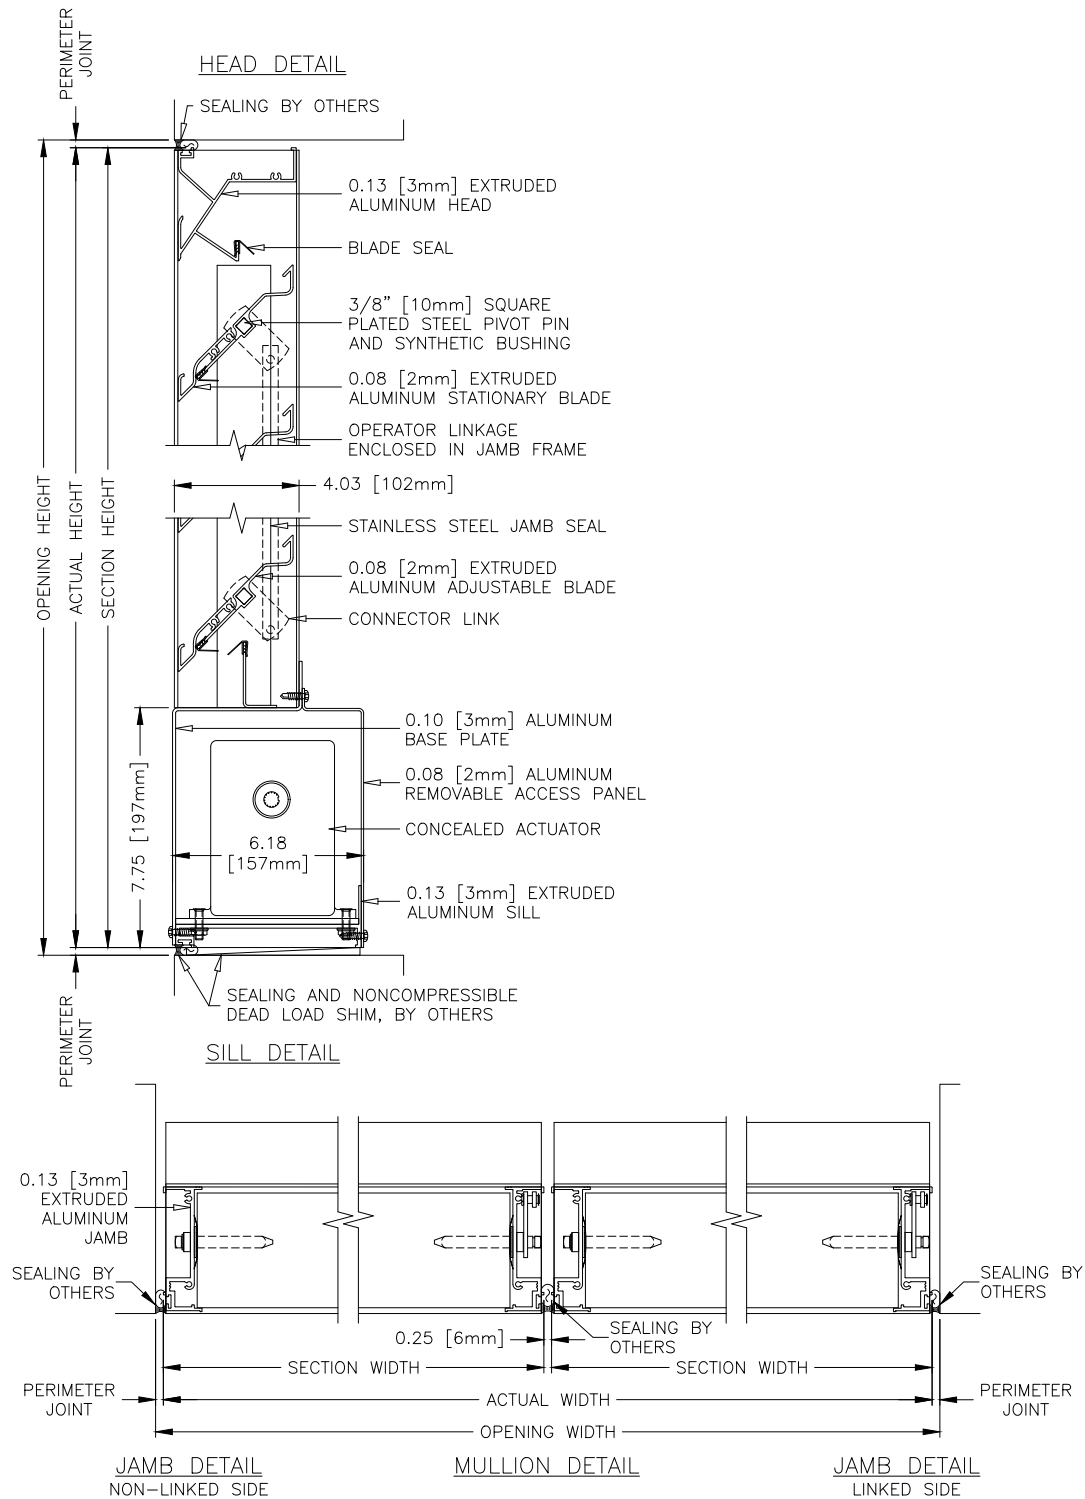

K8204E

Combination Louver/Damper | Concealed Actuator | Extruded Aluminum

AIROLITE
The look that works.™