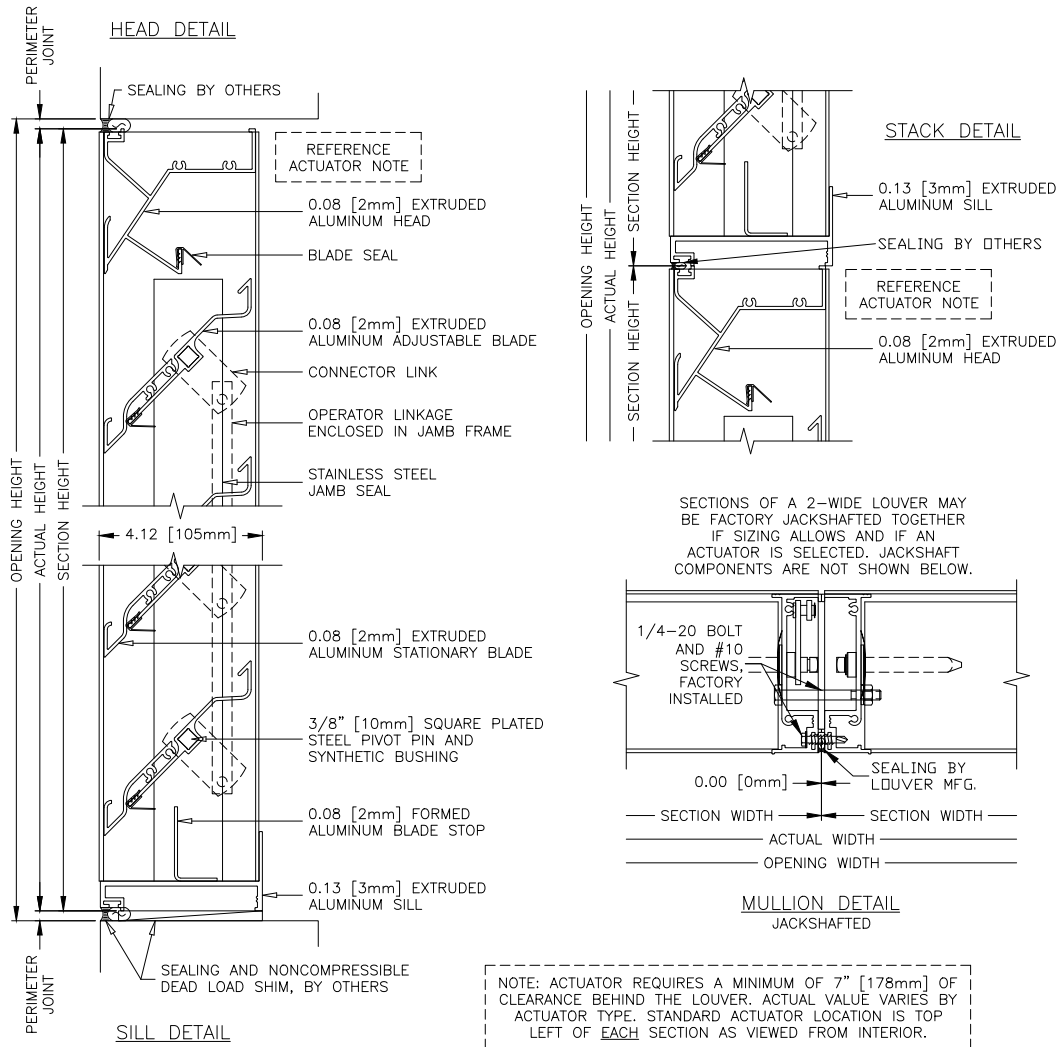

K8204

Combination Louver/Damper | Drainable Blade | Extruded Aluminum

AIROLITE
The look that works.™