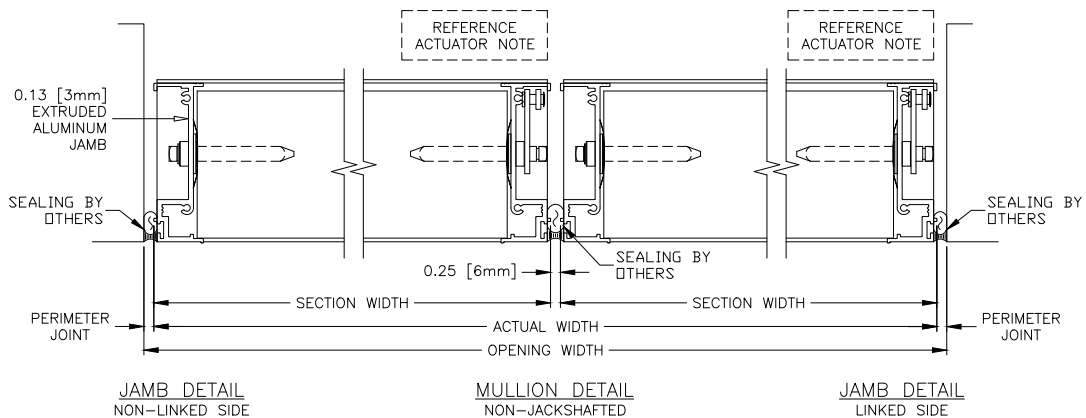

K8204

Combination Louver/Damper | Drainable Blade | Extruded Aluminum

AIROLITE
The look that works.™