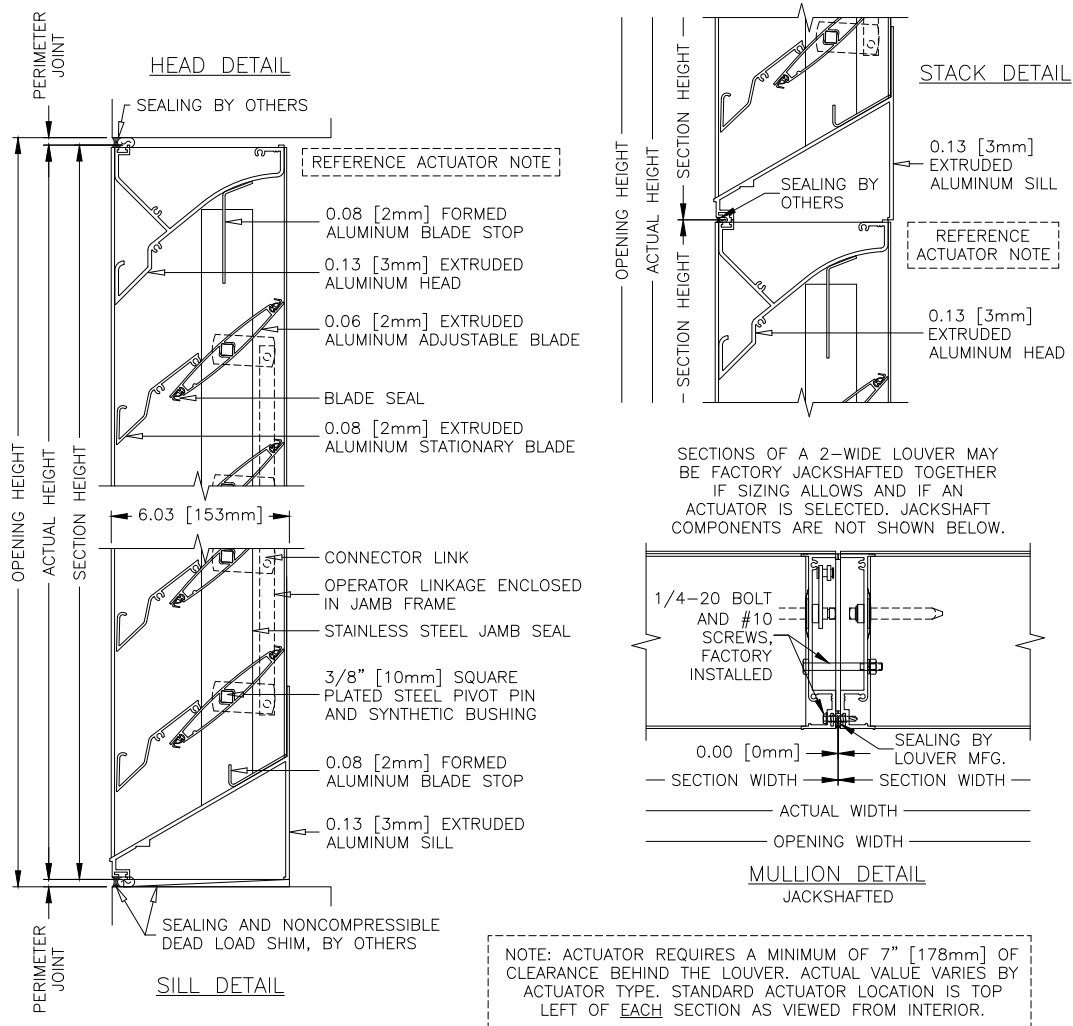

K8206A

Combination Louver/Damper | Airfoil Blade | Extruded Aluminum

AIROLITE
The look that works.™