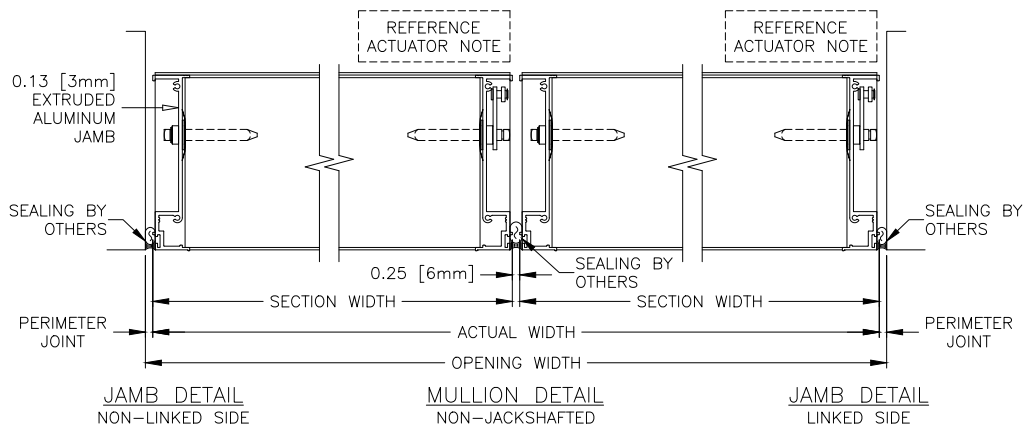

K8206A

Combination Louver/Damper | Airfoil Blade | Extruded Aluminum

AIROLITE
The look that works.™