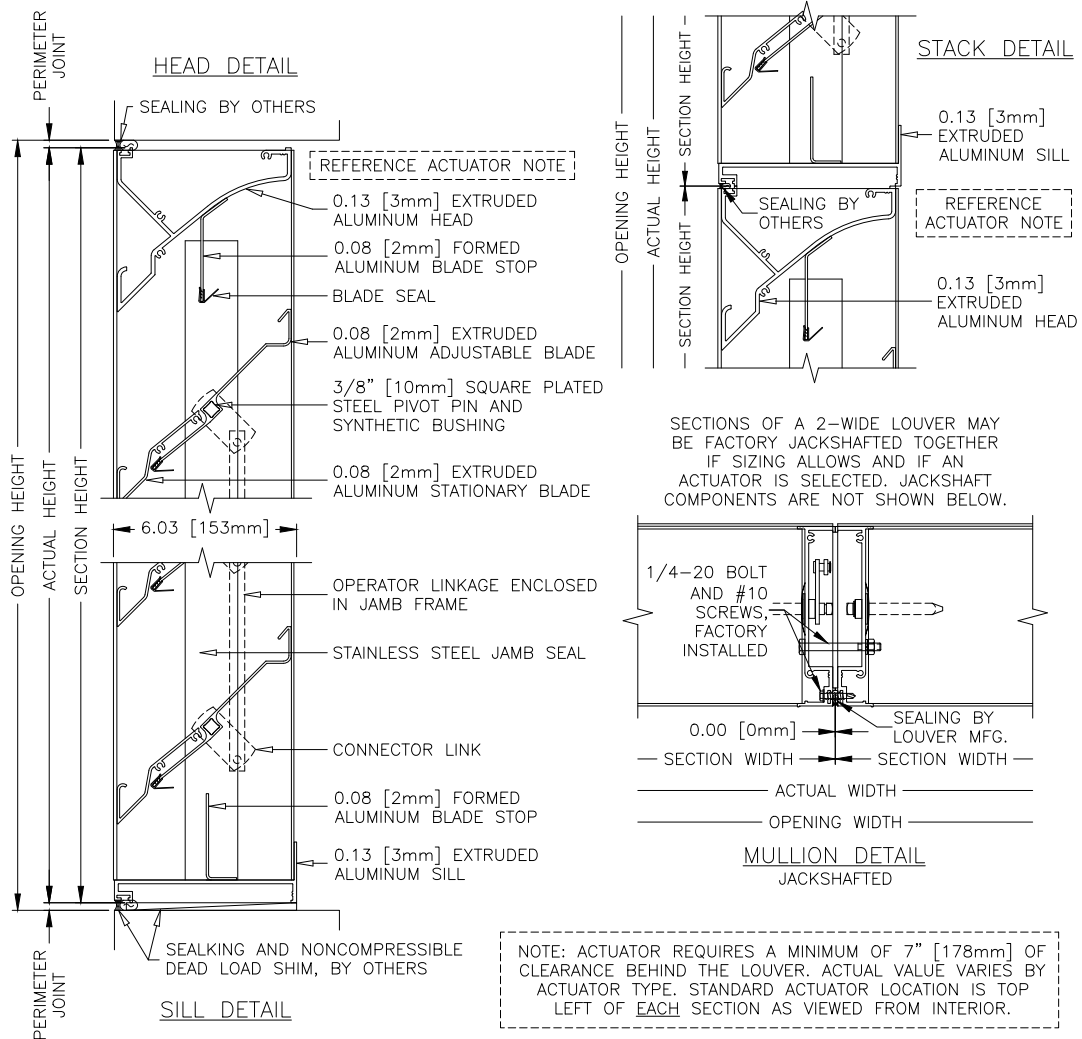

K8206

Combination Louver/Damper | Drainable Blade | Extruded Aluminum

AIROLITE
The look that works.™