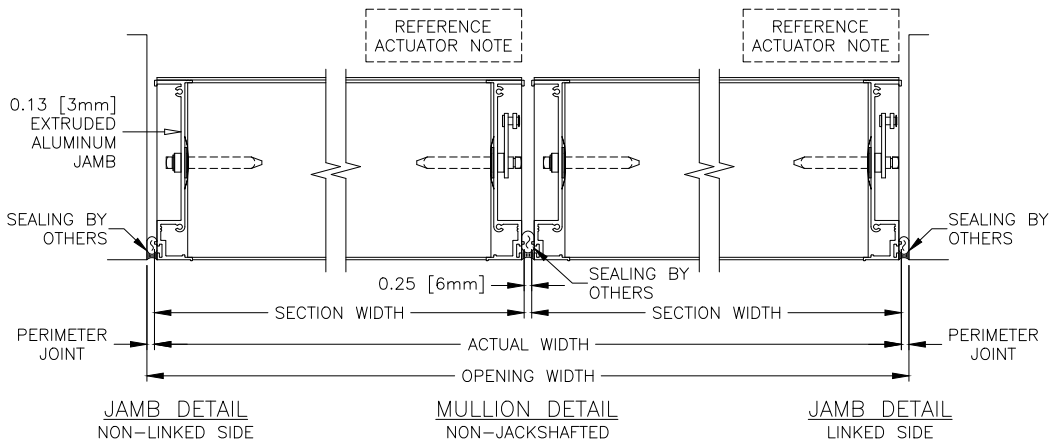

K8206

Combination Louver/Damper | Drainable Blade | Extruded Aluminum

AIROLITE
The look that works.™