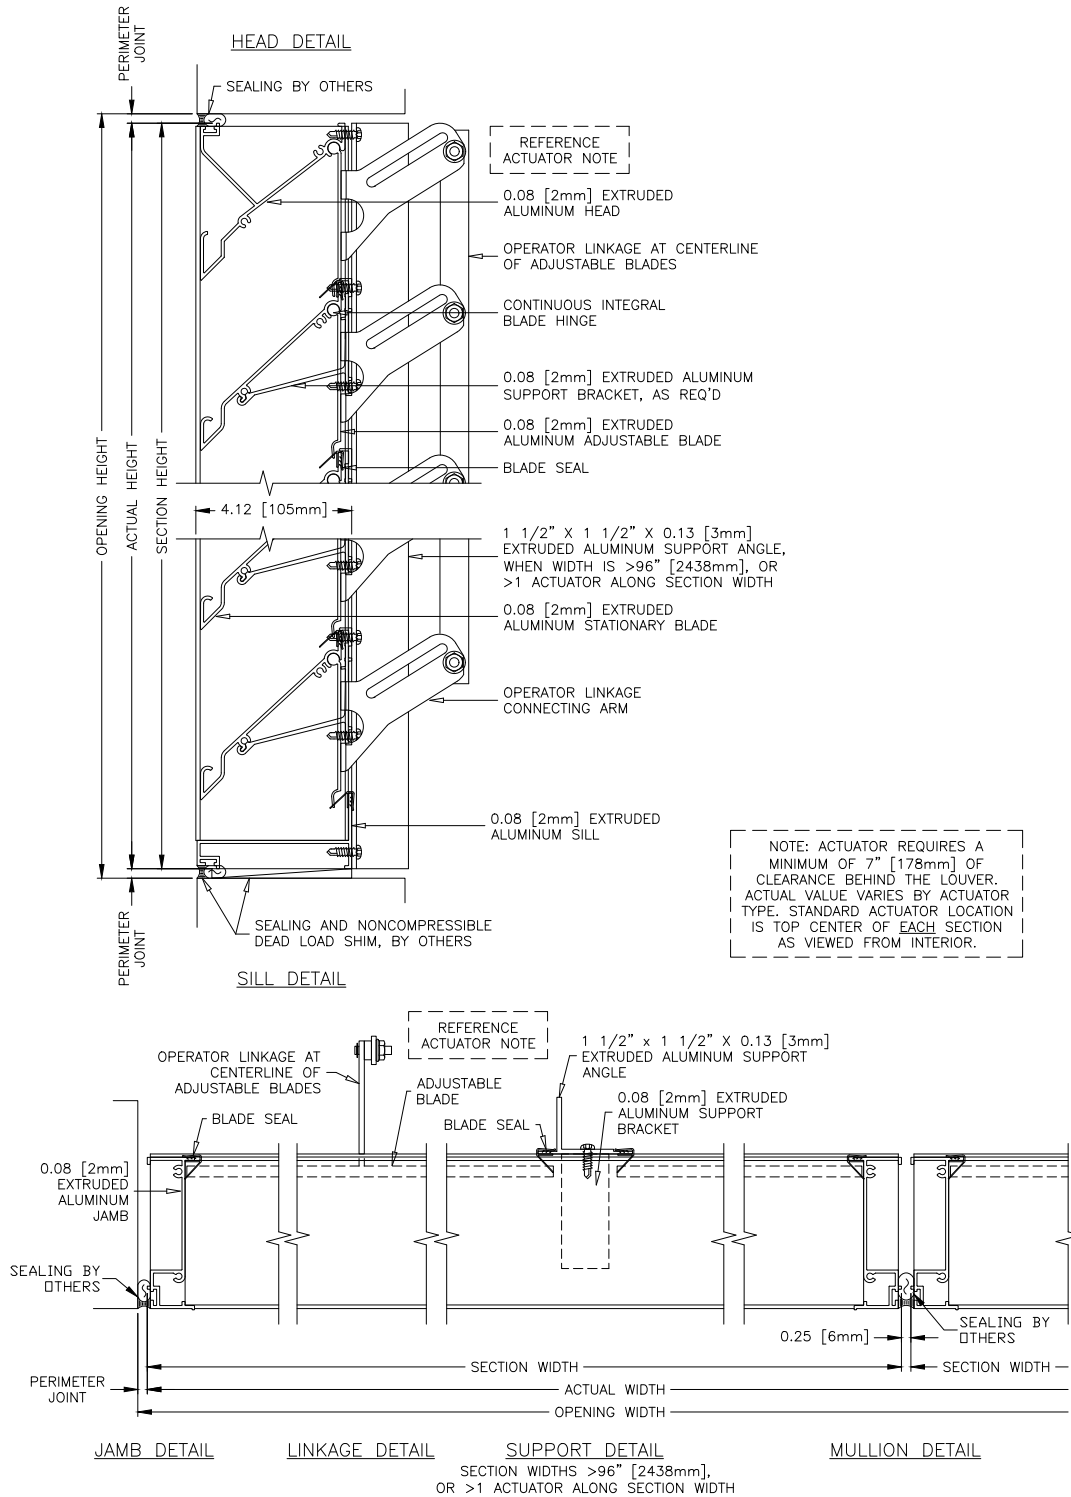

K8504

Combination Louver/Damper | Drainable Blade | Extruded Aluminum

AIROLITE
The look that works.™