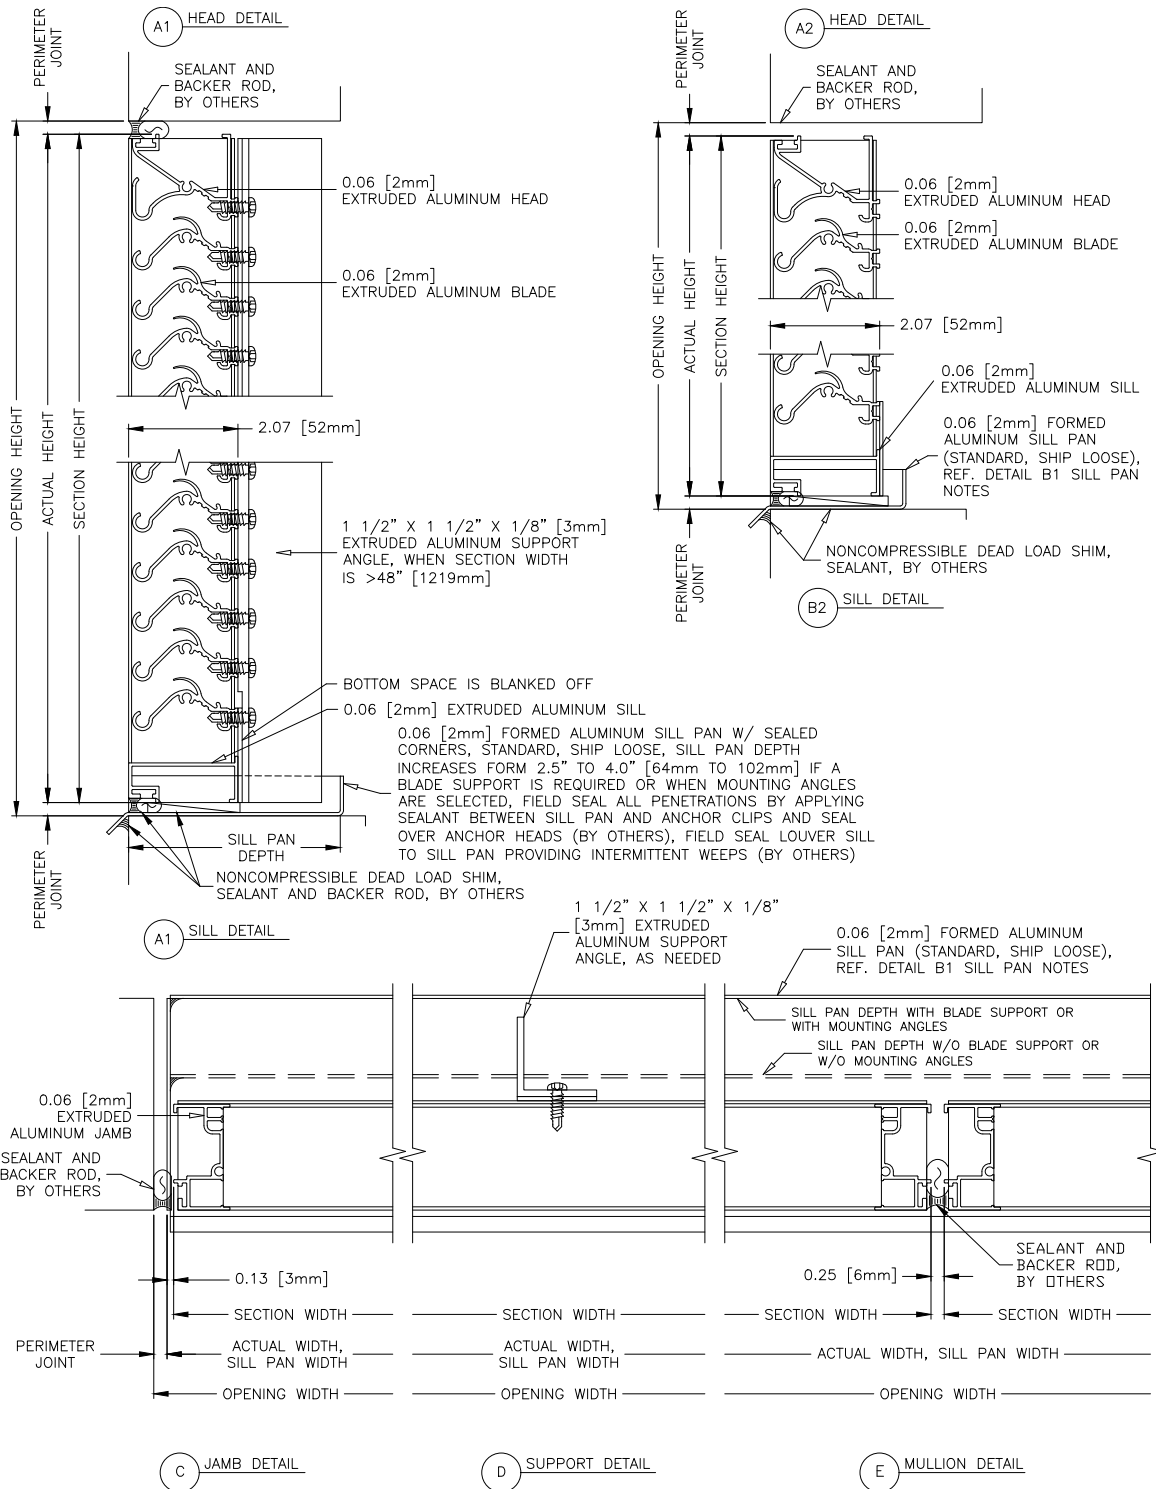

# SCH201

Storm Class Louver | Horizontal Blade | Extruded Aluminum

**AIROLITE**  
The look that works.™