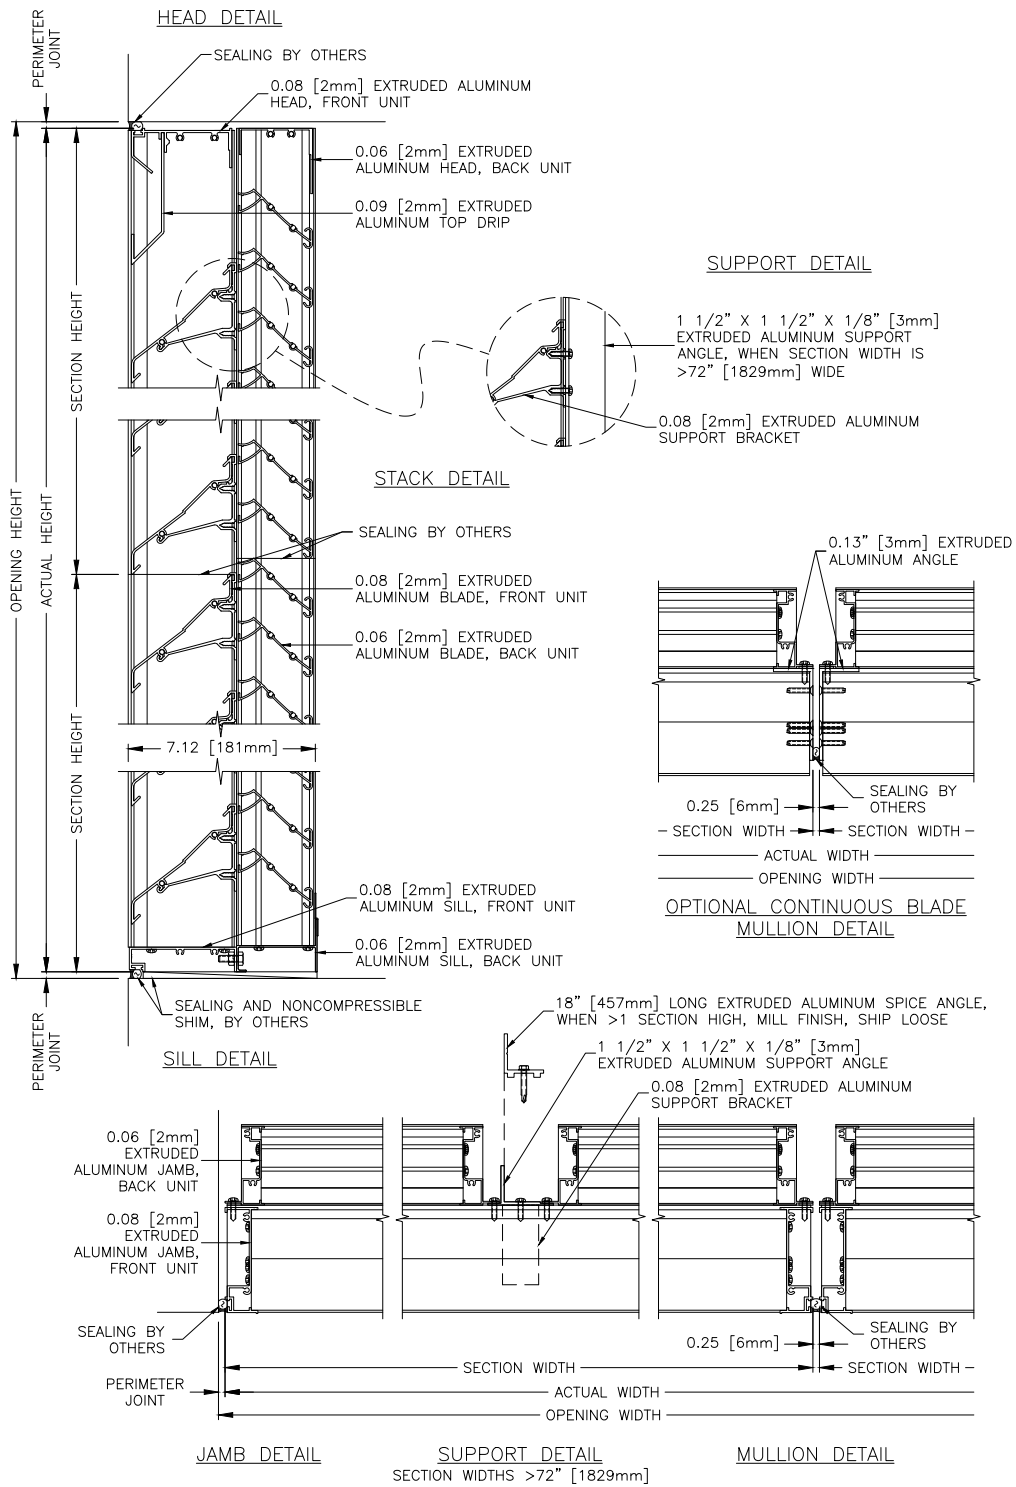

SCH7

Storm Class Louver | Horizontal Blade | Extruded Aluminum

AIROLITE
The look that works.™