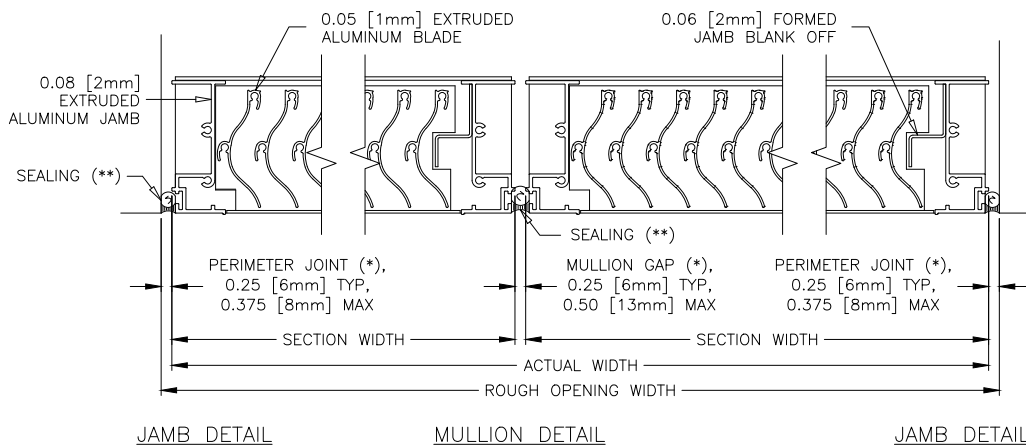

SCV302MD

AMCA 540 and 550 Listed Hurricane Louver
Miami-Dade and Florida Product Approved
Extruded Aluminum | Storm Class

AIROLITE
The look that works.™