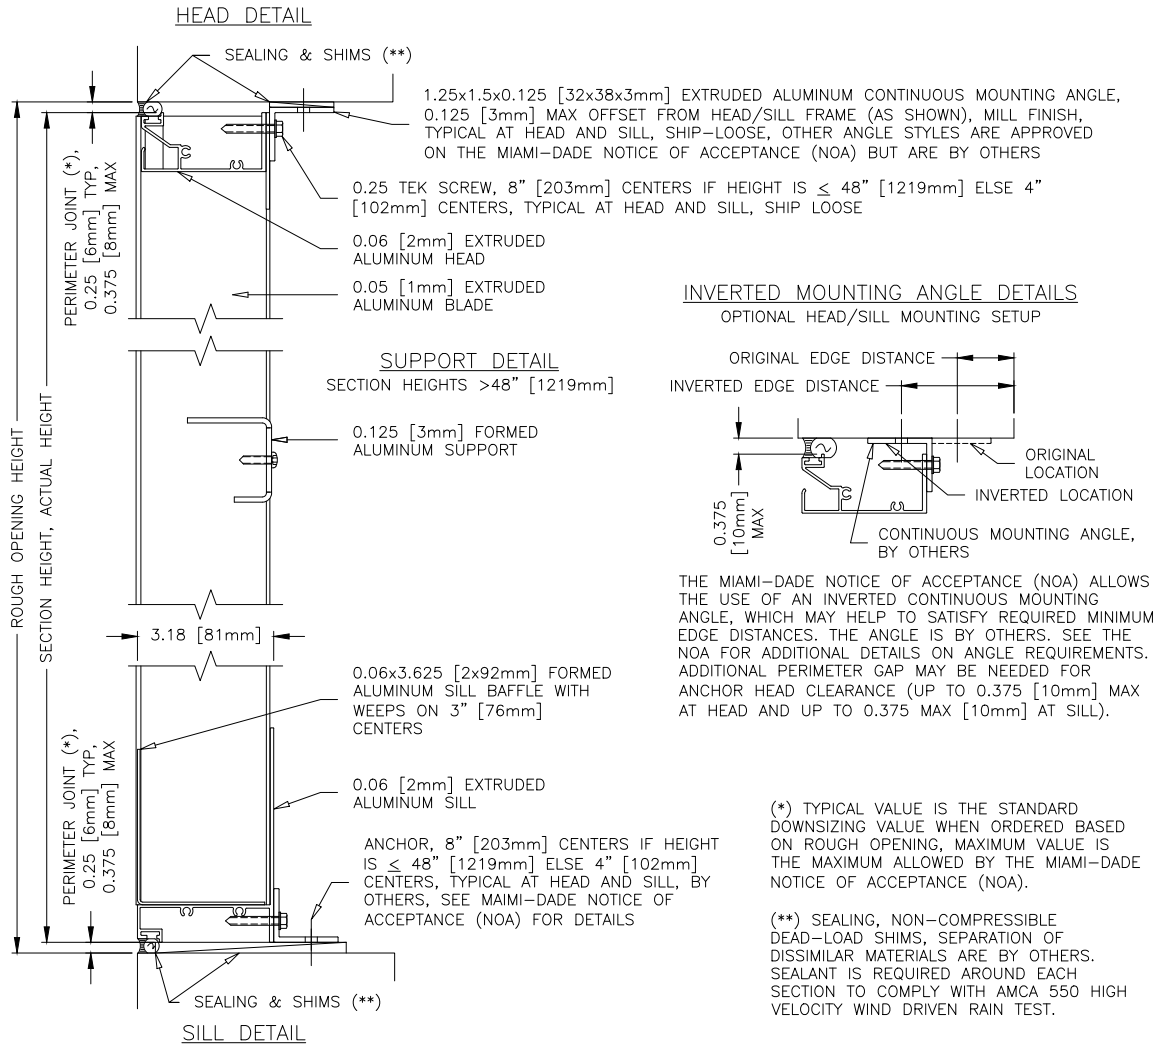

SCV302MD

AMCA 540 and 550 Listed Hurricane Louver
Miami-Dade and Florida Product Approved
Extruded Aluminum | Storm Class

AIROLITE
The look that works.™