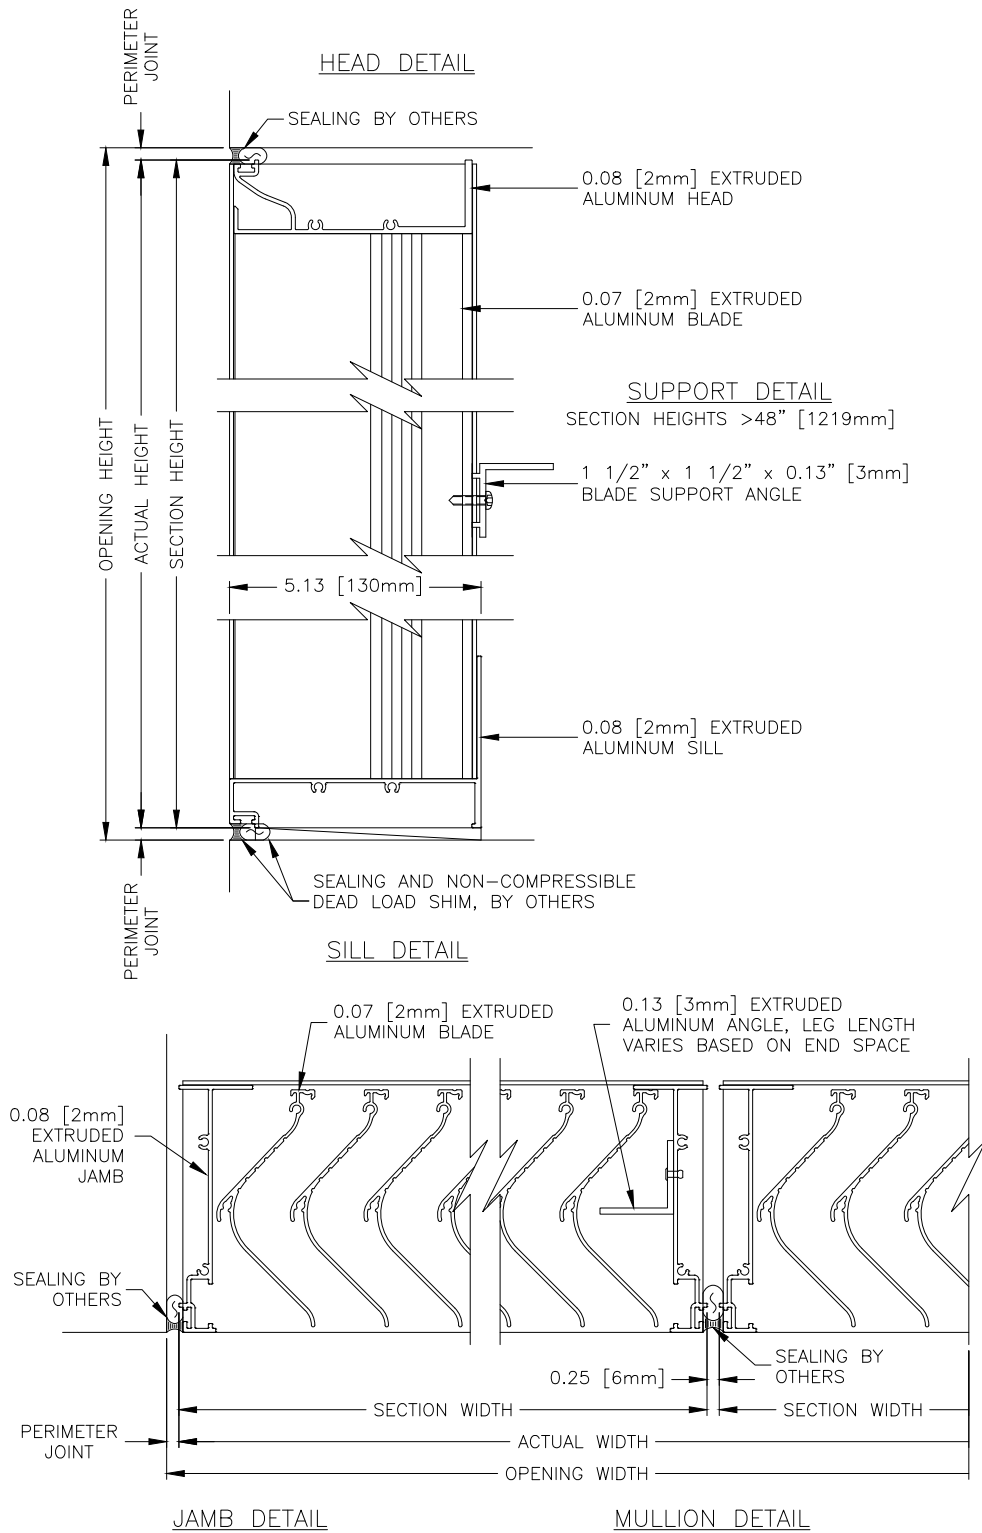

# SCV501

Storm Class Louver | Vertical Blade | Extruded Aluminum

**AIROLITE**  
The look that works.™