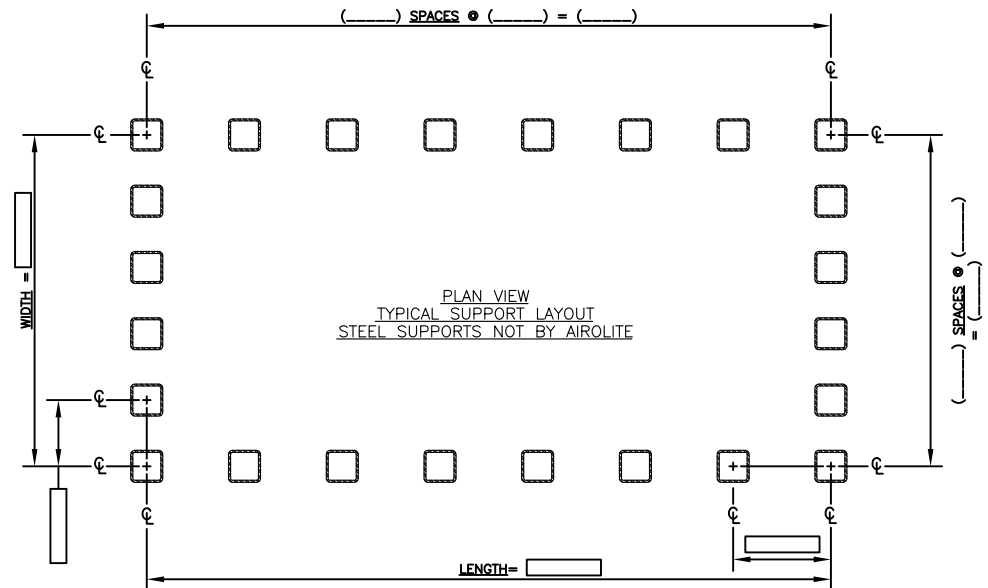

NOTE:
SHIPPED KNOCK DOWN
UNLESS NOTED OTHERWISE

AIROLITE
The look that works.

MODEL: SV961

SHEET: 1 OF 1