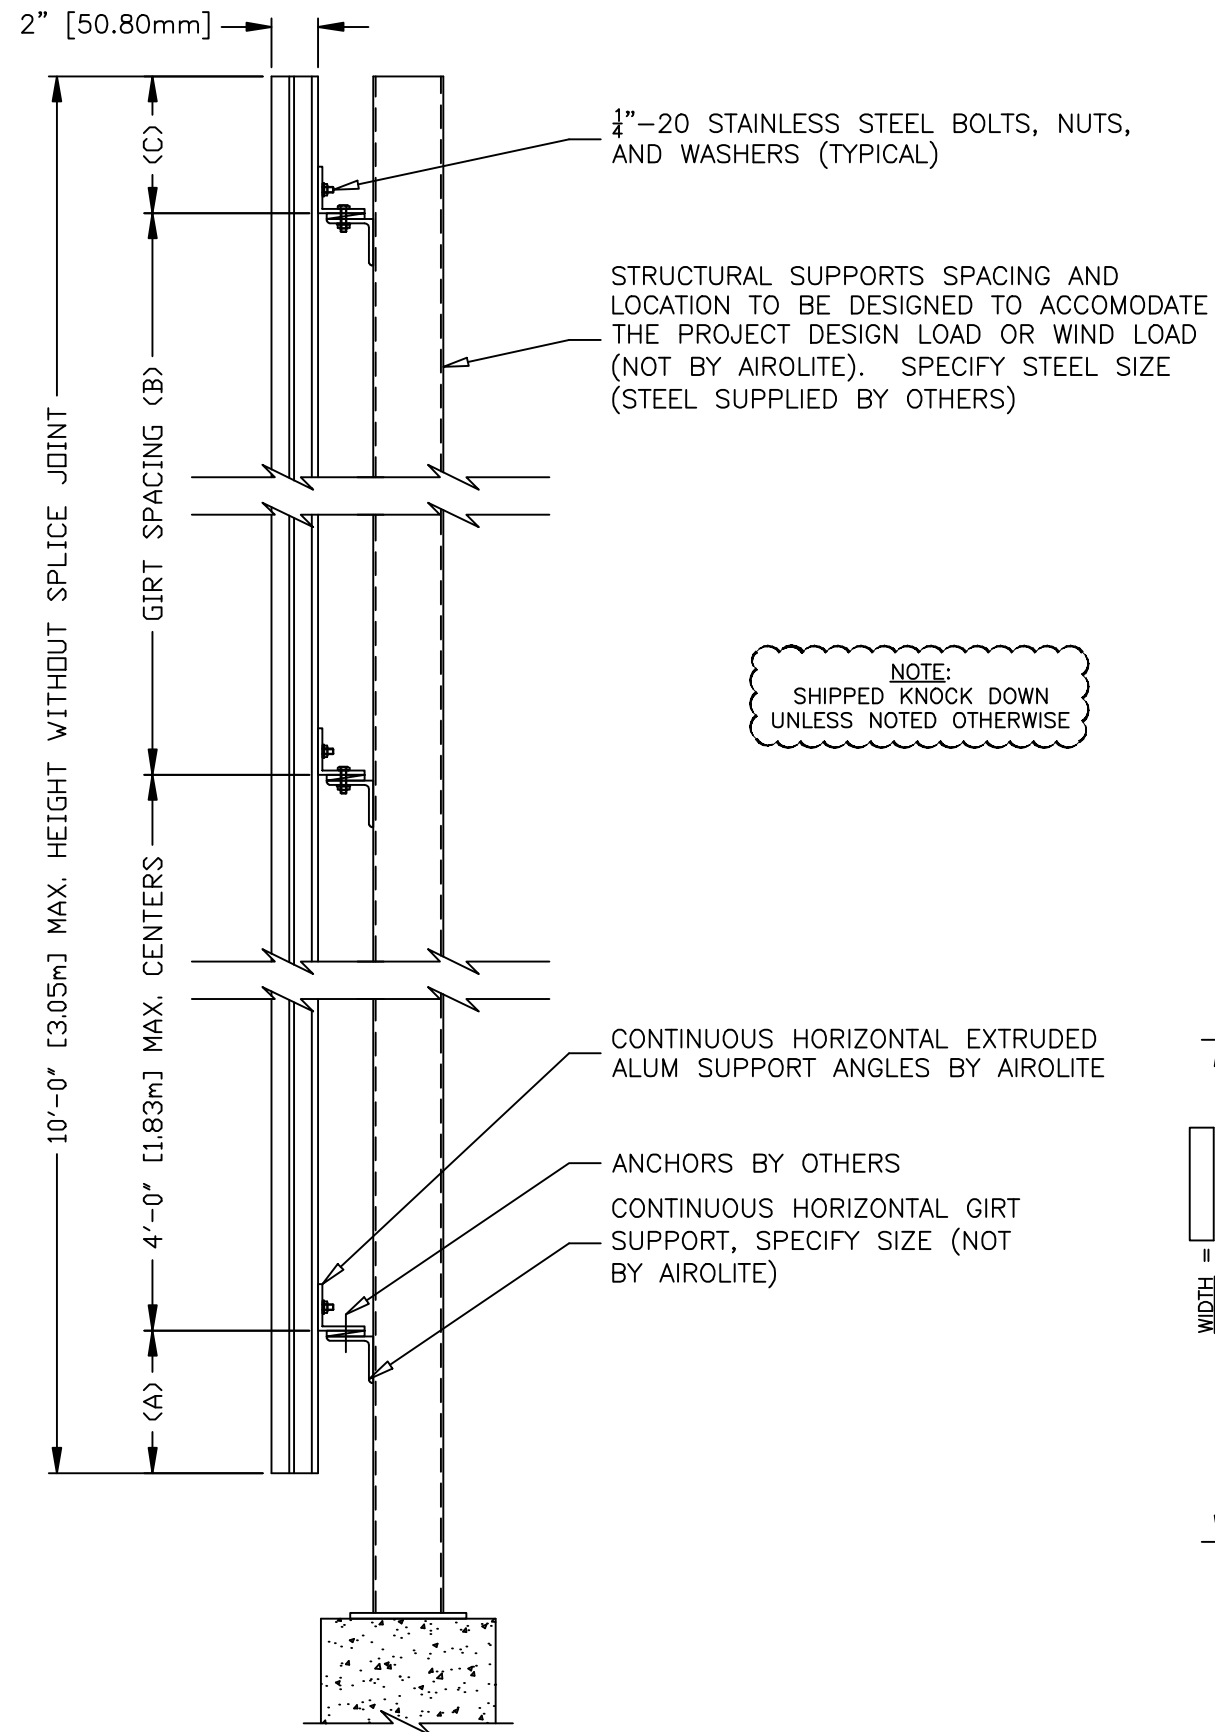

EXTERIOR

NOTE:  
SHIPPED KNOCK DOWN  
UNLESS NOTED OTHERWISE

VERTICAL SECTION

**AIROLITE**  
The look that works.™

MODEL: SV962

SHEET: 1 OF 1