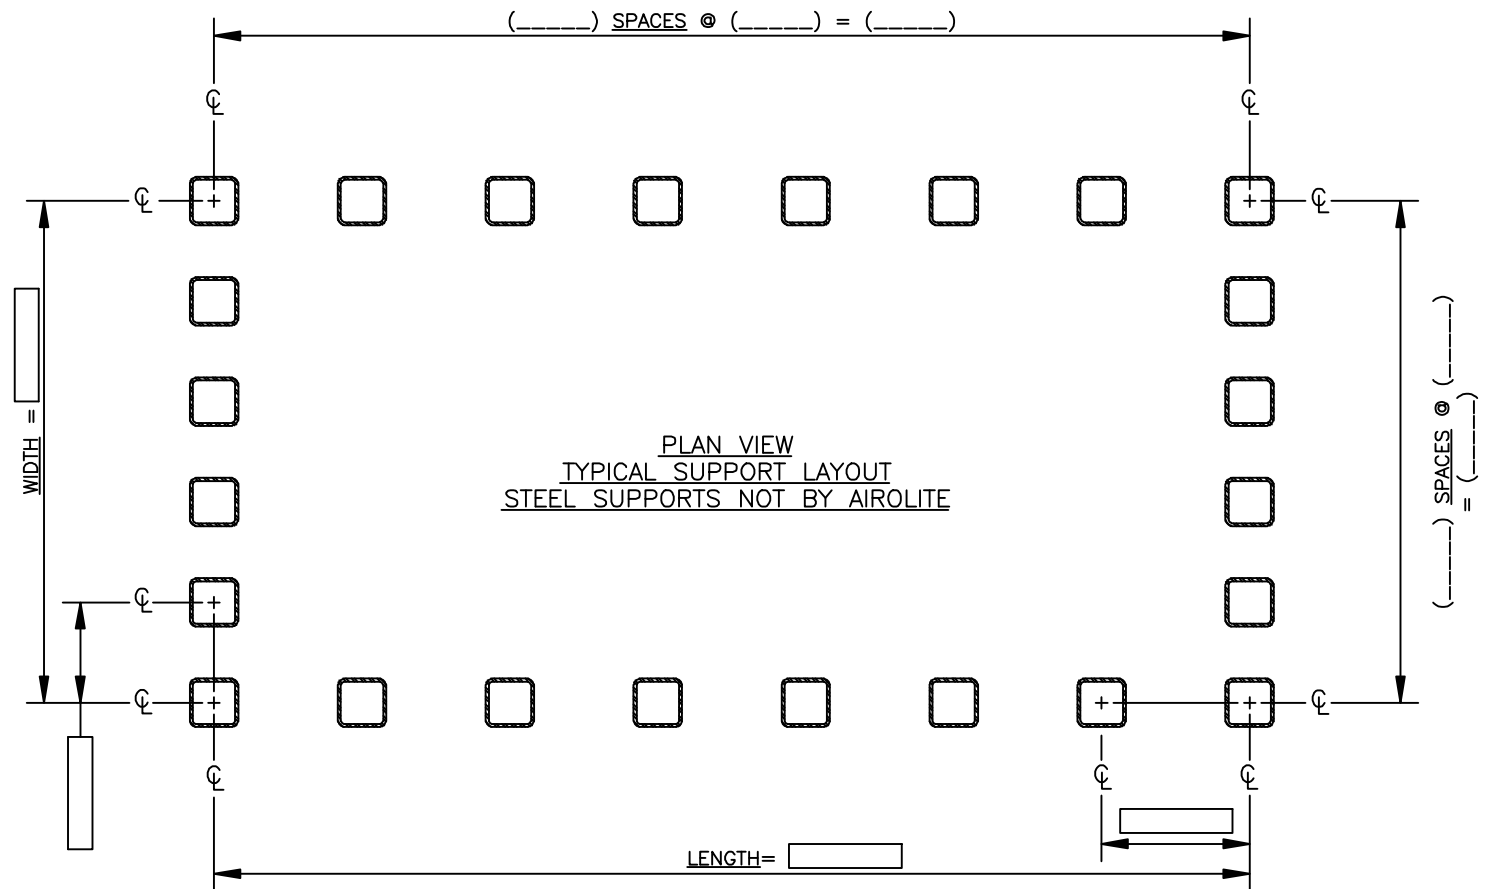

EXTERIOR

NOTE:  
SHIPPED KNOCK DOWN  
UNLESS NOTED OTHERWISE

VERTICAL SECTION

**AIROLITE**  
The look that works.™

MODEL: SV962

SHEET: 1 OF 1