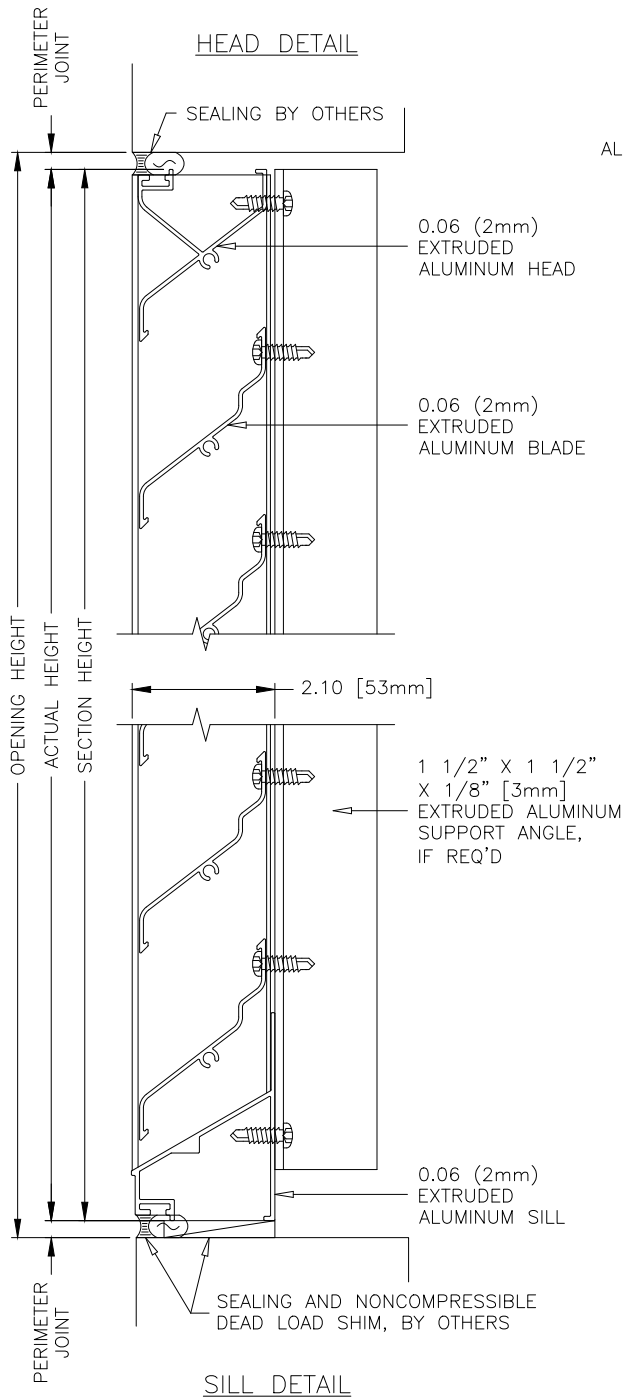

T6482

Stationary Louver | Non-drainable Louver | Extruded Aluminum

AIROLITE
The look that works.™