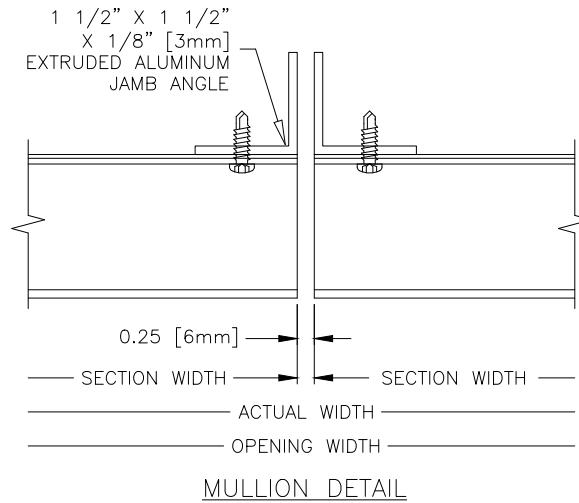

T6482

Stationary Louver | Non-drainable Louver | Extruded Aluminum

AIROLITE
The look that works.™