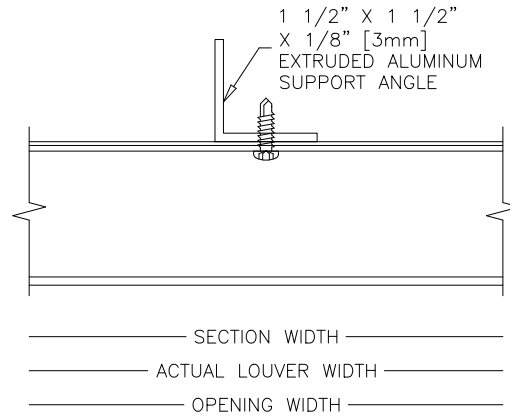

T6482

Stationary Louver | Non-drainable Louver | Extruded Aluminum

AIROLITE
The look that works.™