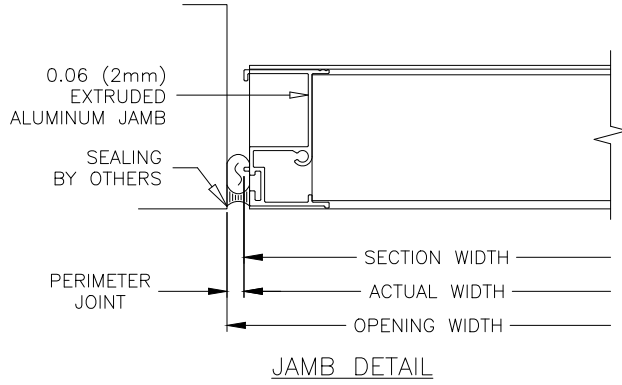

T6482

Stationary Louver | Non-drainable Louver | Extruded Aluminum

AIROLITE
The look that works.™