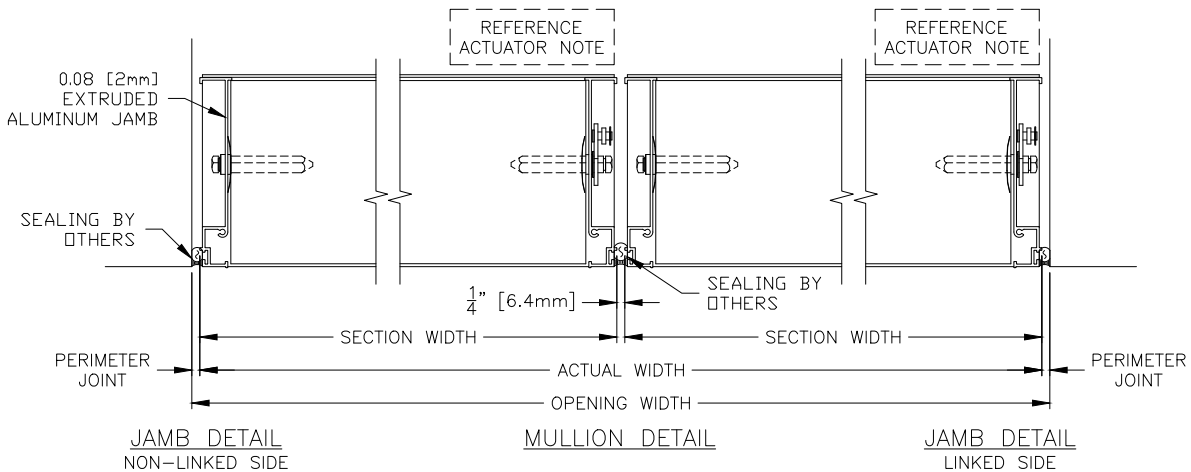

# T6732W

Adjustable Louver | Drainable Blade | Extruded Aluminum

**AIROLITE**  
The look that works.™