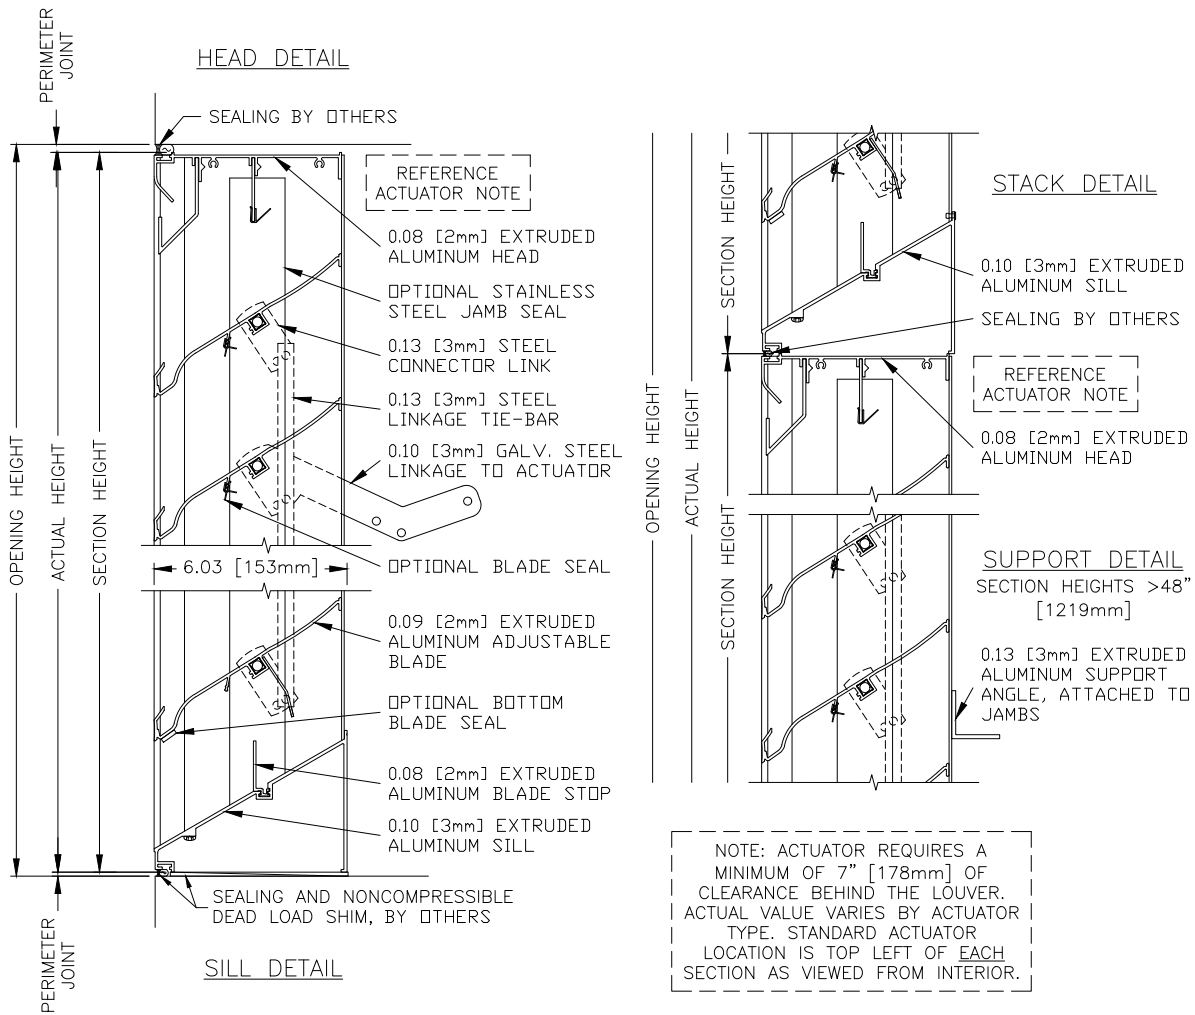

# T6732W

Adjustable Louver | Drainable Blade | Extruded Aluminum

**AIROLITE**  
The look that works.™