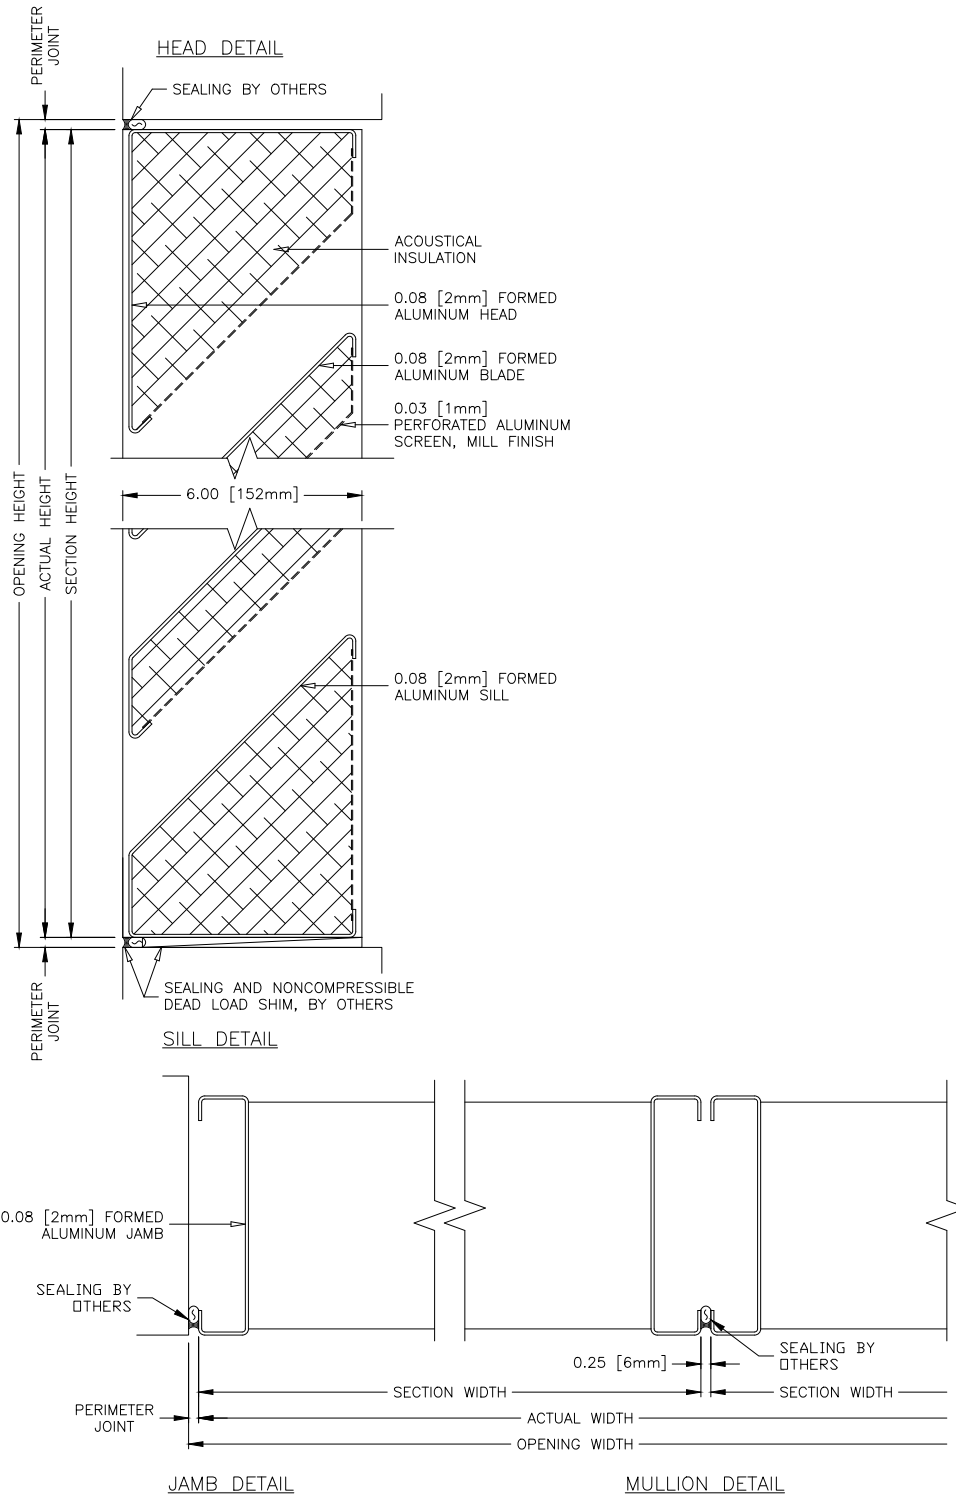

T9106

Acoustical Louver | Parallelogram Blade | Formed Aluminum

AIROLITE
The look that works.™