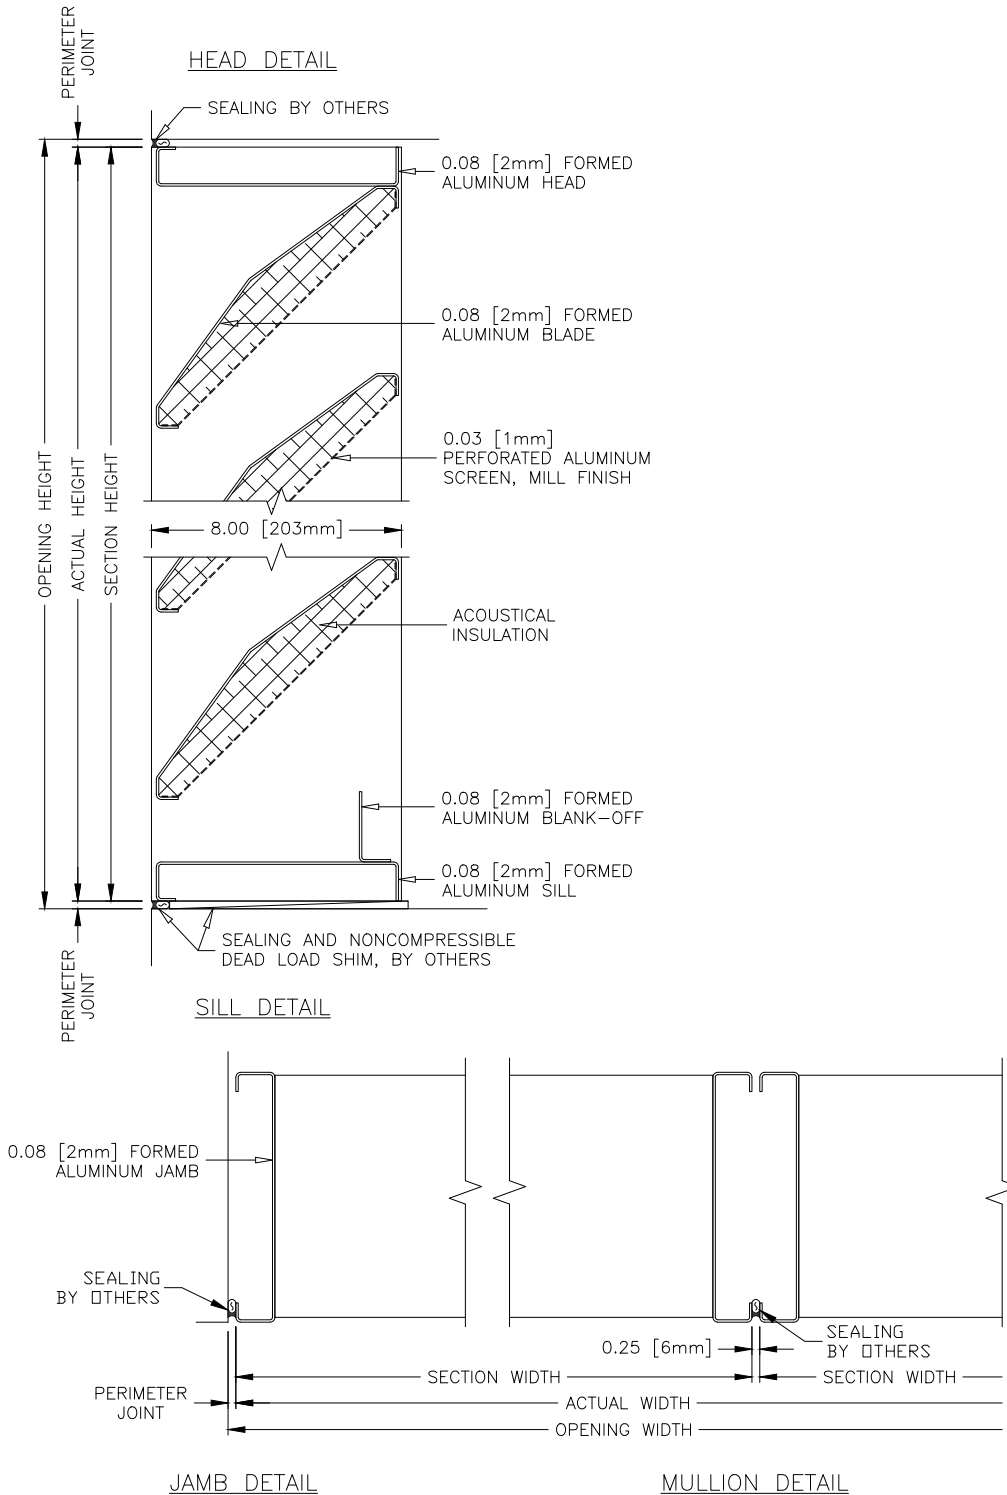

T9208

Acoustical Louver | Airfoil Blade | Formed Aluminum

AIROLITE
The look that works.™