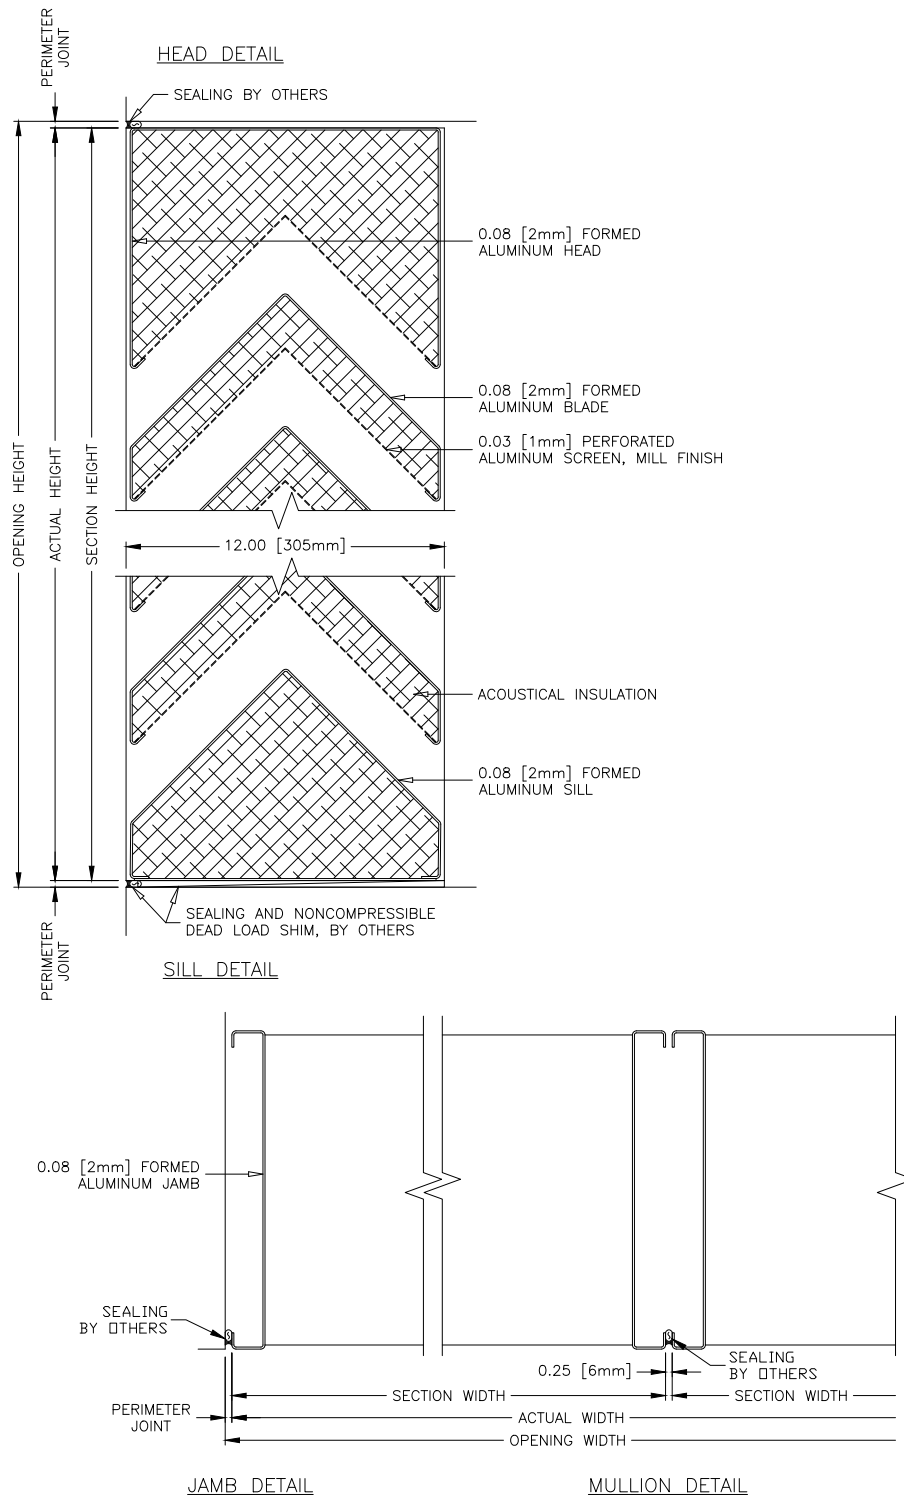

T9612

Acoustical Louver | Sightproof Blade | Formed Aluminum

AIROLITE
The look that works.™