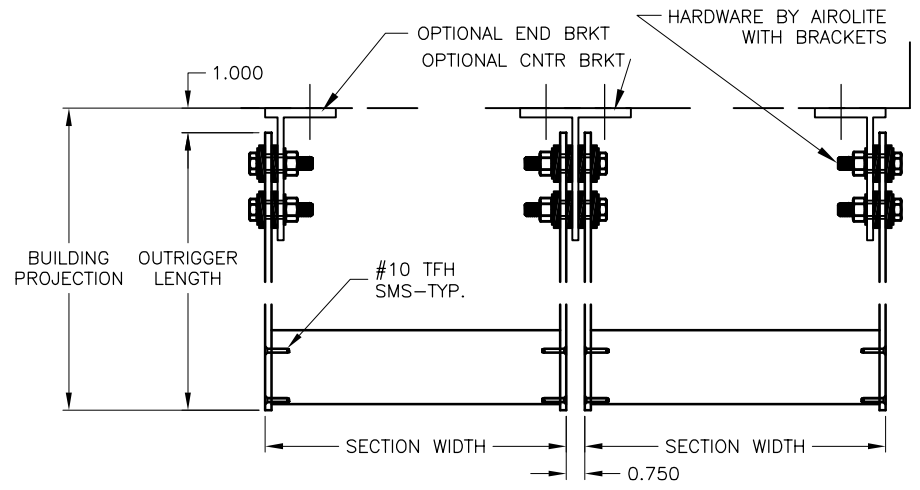

SECTION SUPPORT STRAP QTY.	
> 96" < 144"	1 - CENTERED

OPTIONAL MOUNTING BRACKETS

 <p><b>AIROLITE</b> The look that works.</p>	MODEL: TSC8
	SHEET: 1 OF 1