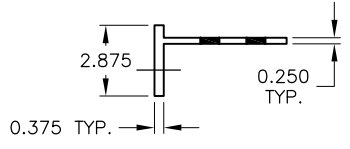

SECTION SUPPORT STRAP QTY.	
> 96" < 144"	1 - CENTERED

OPTIONAL MOUNTING BRACKETS

 <p><b>AIROLITE</b> The look that works.</p>	MODEL: TSC8
	SHEET: 1 OF 1