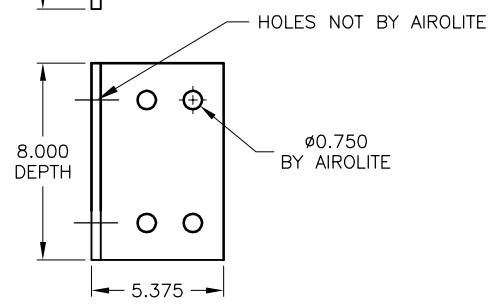

SECTION SUPPORT STRAP QTY.	
> 96" < 144"	1 - CENTERED

OPTIONAL MOUNTING BRACKETS

 <p><b>AIROLITE</b> The look that works.</p>	MODEL: TSC8
	SHEET: 1 OF 1