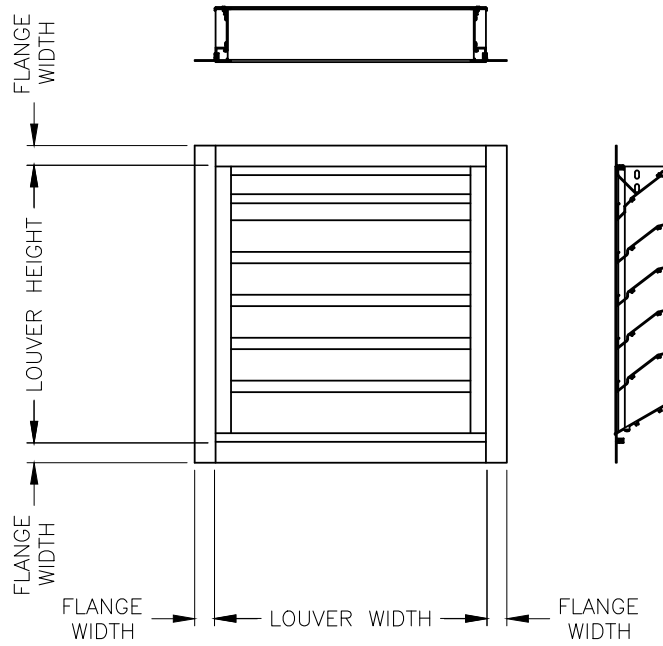

# FLANGE

FLANGE WIDTH OPTIONS  
 1.50" DEFAULT\*  
 0.75" - 5.00" AVAILABLE\*  
 \*SOME EXCEPTIONS APPLY

AS A RESULT OF OUR COMMITMENT TO CONTINUOUS IMPROVEMENT, THIS SUPPLIER RESERVES THE RIGHT TO CHANGE SPECIFICATIONS WITHOUT NOTICE