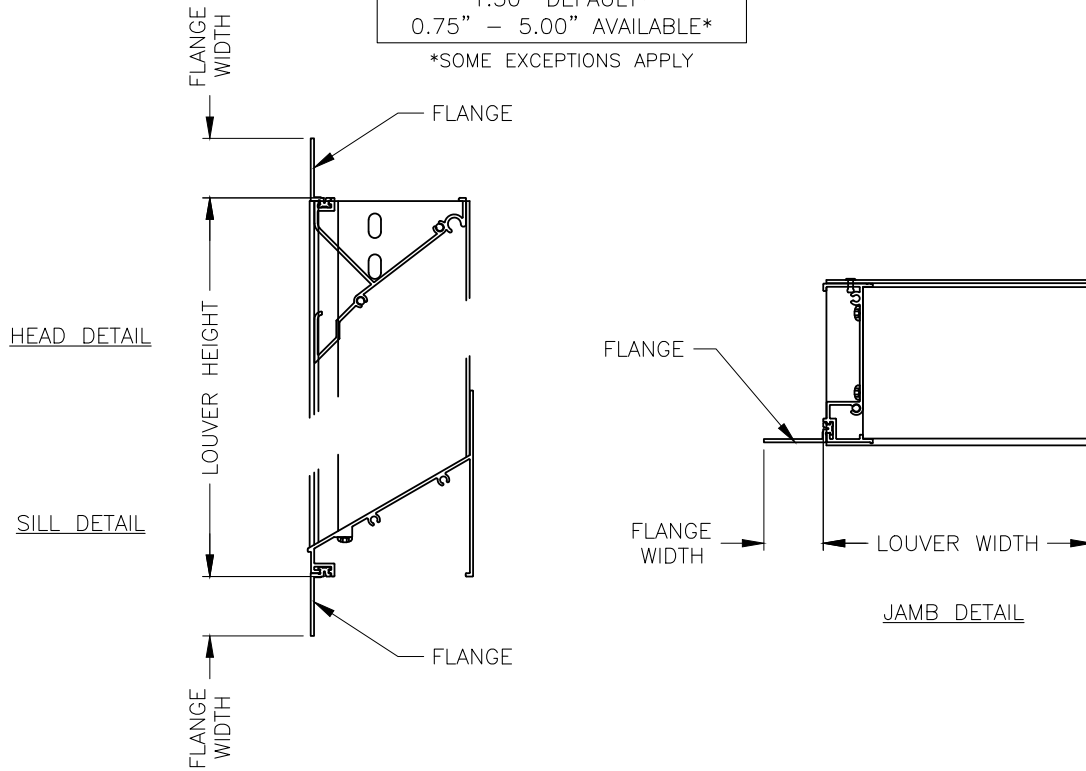

# FLANGE

FLANGE WIDTH OPTIONS  
 1.50" DEFAULT\*  
 0.75" - 5.00" AVAILABLE\*  
 \*SOME EXCEPTIONS APPLY

AS A RESULT OF OUR COMMITMENT TO CONTINUOUS IMPROVEMENT, THIS SUPPLIER RESERVES THE RIGHT TO CHANGE SPECIFICATIONS WITHOUT NOTICE