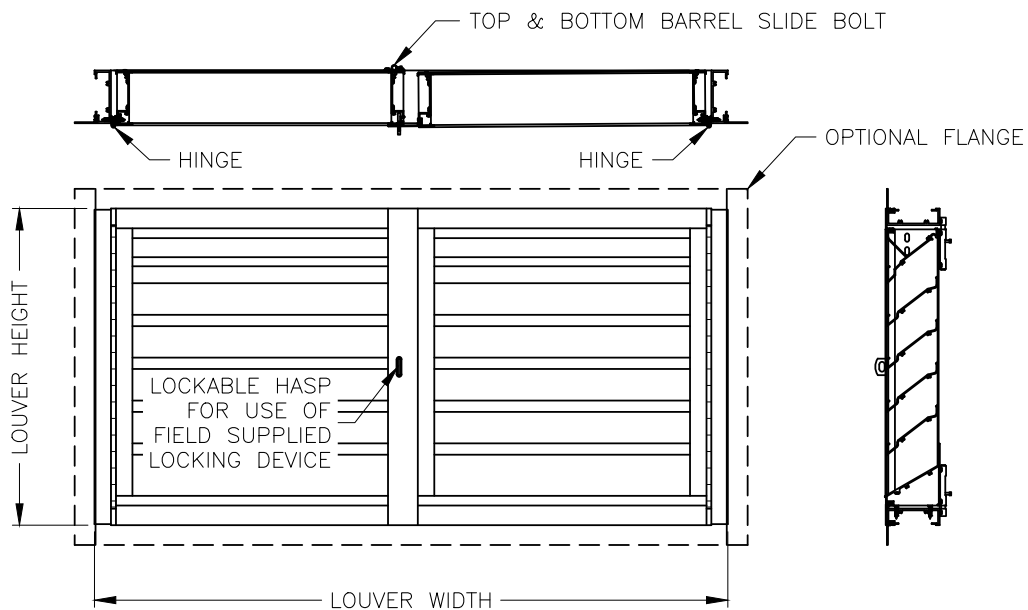

# HINGE

SINGLE DOOR IS AVAILABLE ON UNITS <51" WIDE

HINGE IS AVAILABLE ON  
LEFT OR RIGHT SIDE (LEFT SHOWN)

FRENCH DOOR IS AVAILABLE ON  
UNITS >51" & <100" WIDE

AS A RESULT OF OUR COMMITMENT TO CONTINUOUS IMPROVEMENT,  
THIS SUPPLIER RESERVES THE RIGHT TO CHANGE SPECIFICATIONS WITHOUT NOTICE