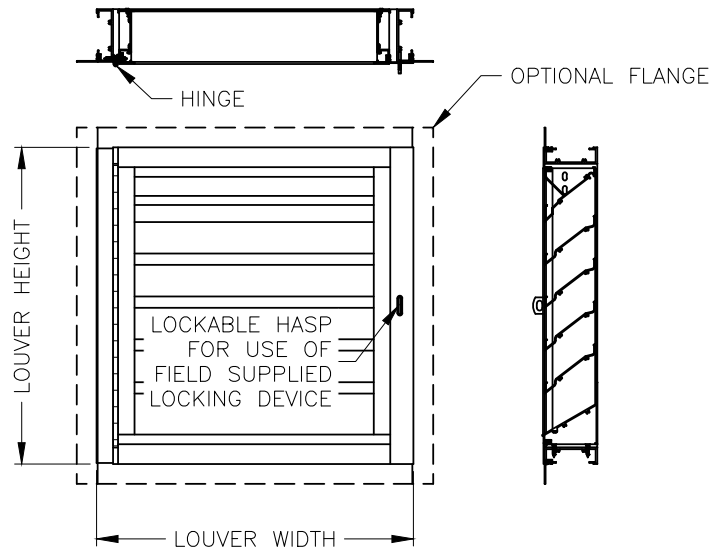

# HINGE

SINGLE DOOR IS AVAILABLE ON UNITS <51" WIDE

HINGE IS AVAILABLE ON  
LEFT OR RIGHT SIDE (LEFT SHOWN)

FRENCH DOOR IS AVAILABLE ON  
UNITS >51" & <100" WIDE

AS A RESULT OF OUR COMMITMENT TO CONTINUOUS IMPROVEMENT,  
THIS SUPPLIER RESERVES THE RIGHT TO CHANGE SPECIFICATIONS WITHOUT NOTICE