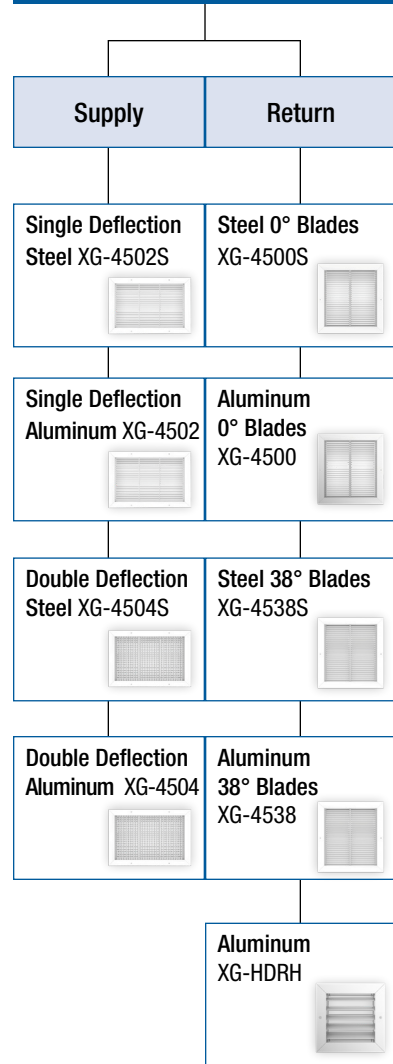

GRILLE SELECTION FLOW CHART

HEAVY-DUTY

INDUSTRIAL

SECURITY

NOZZLES

RESIDENTIAL