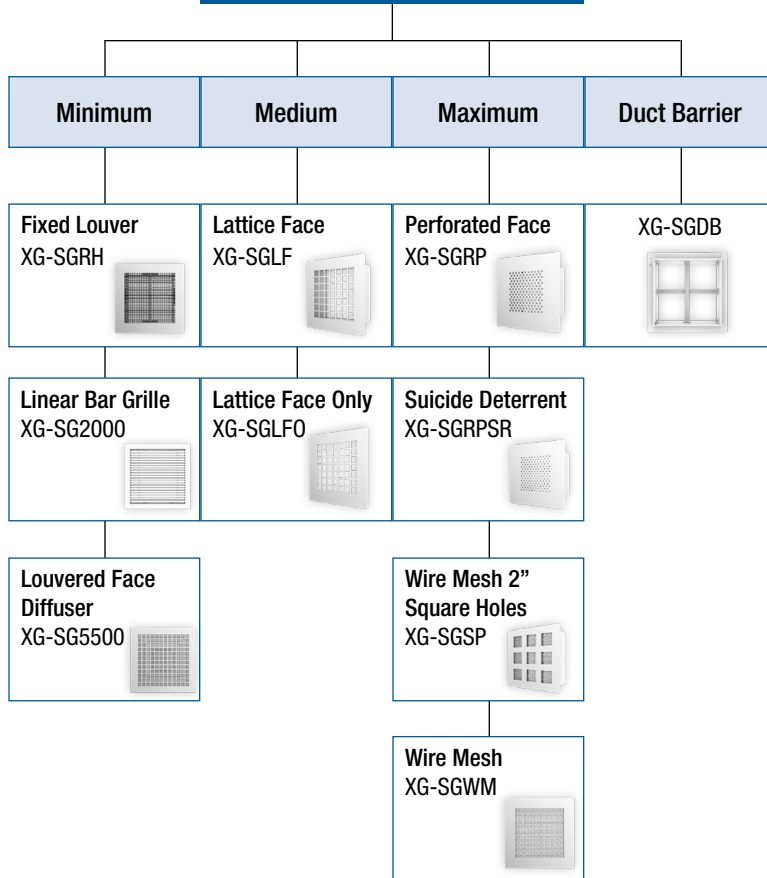

GRILLE SELECTION FLOW CHART

HEAVY-DUTY

INDUSTRIAL

SECURITY

NOZZLES

RESIDENTIAL