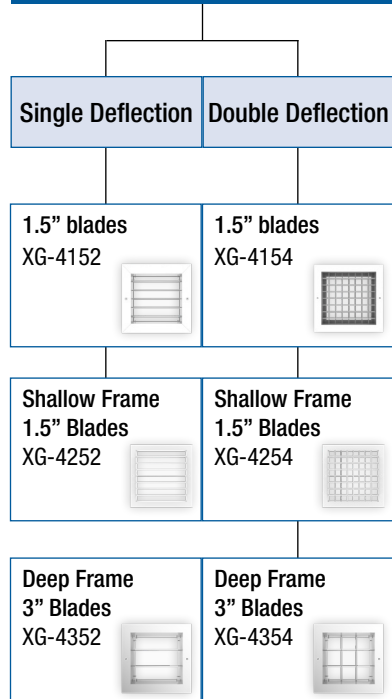

GRILLE SELECTION FLOW CHART

HEAVY-DUTY

INDUSTRIAL

SECURITY

NOZZLES

RESIDENTIAL