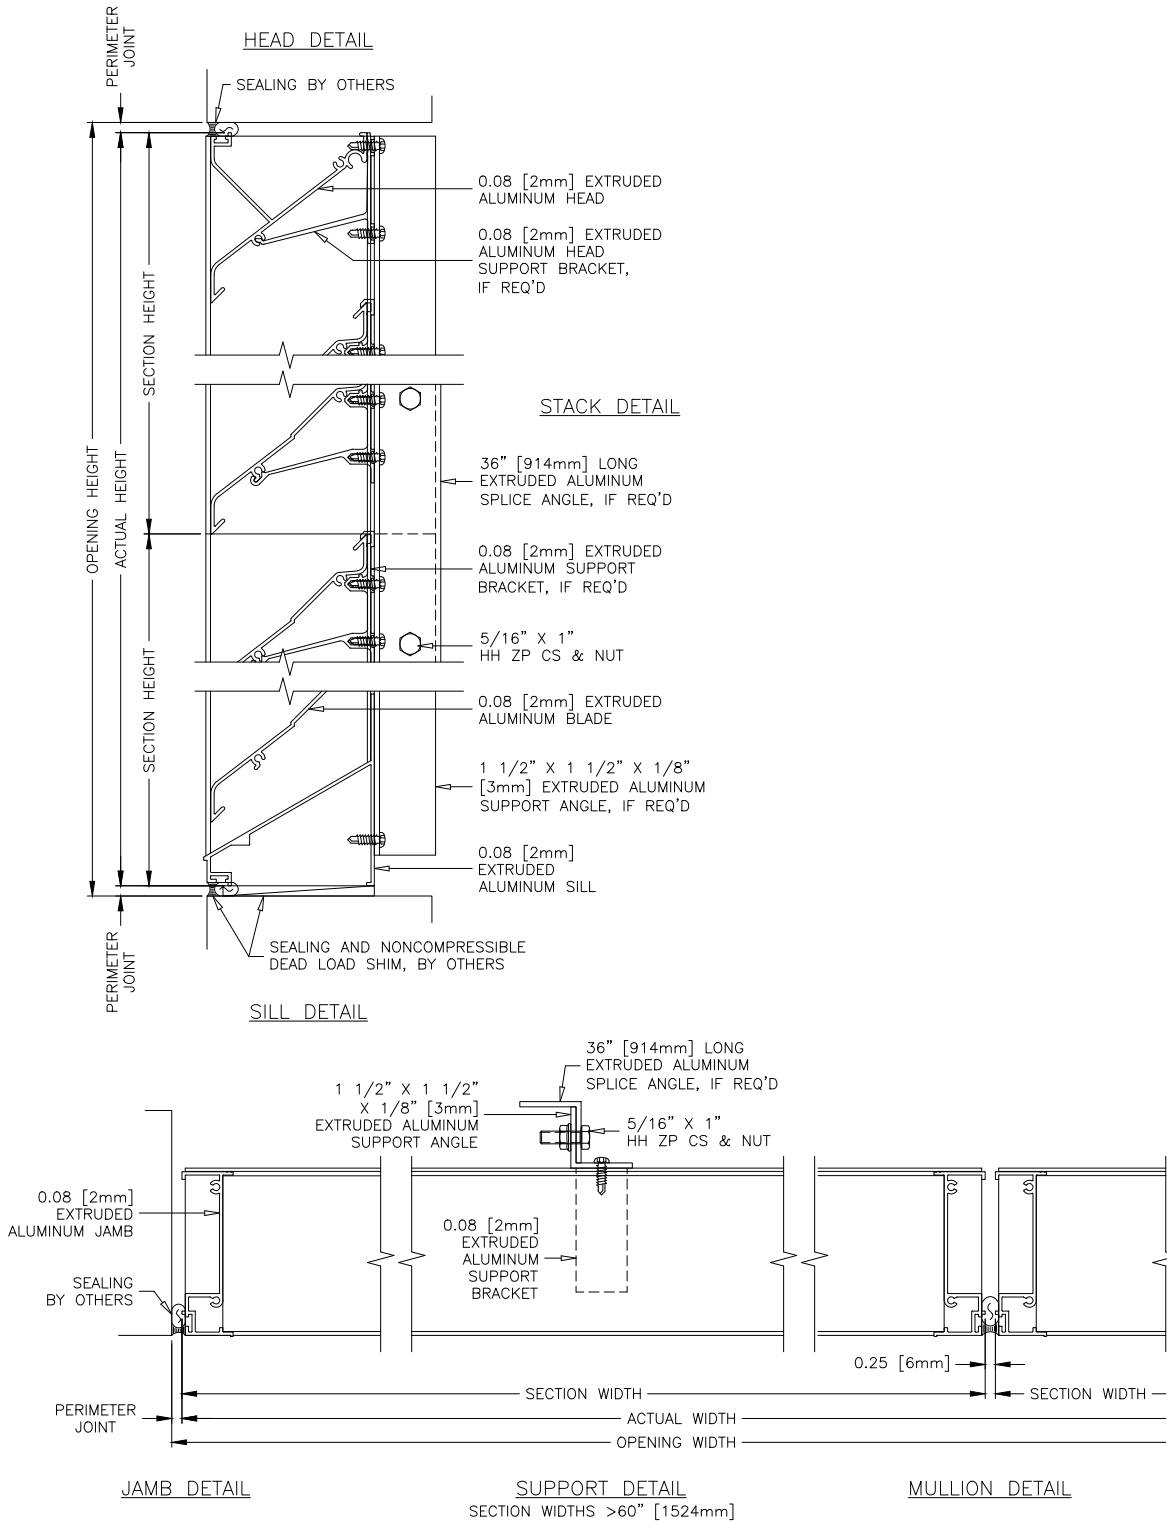

# K604

Stationary Louver | Non-drainable Louver | Extruded Aluminium

**AIROLITE**  
The look that works.™