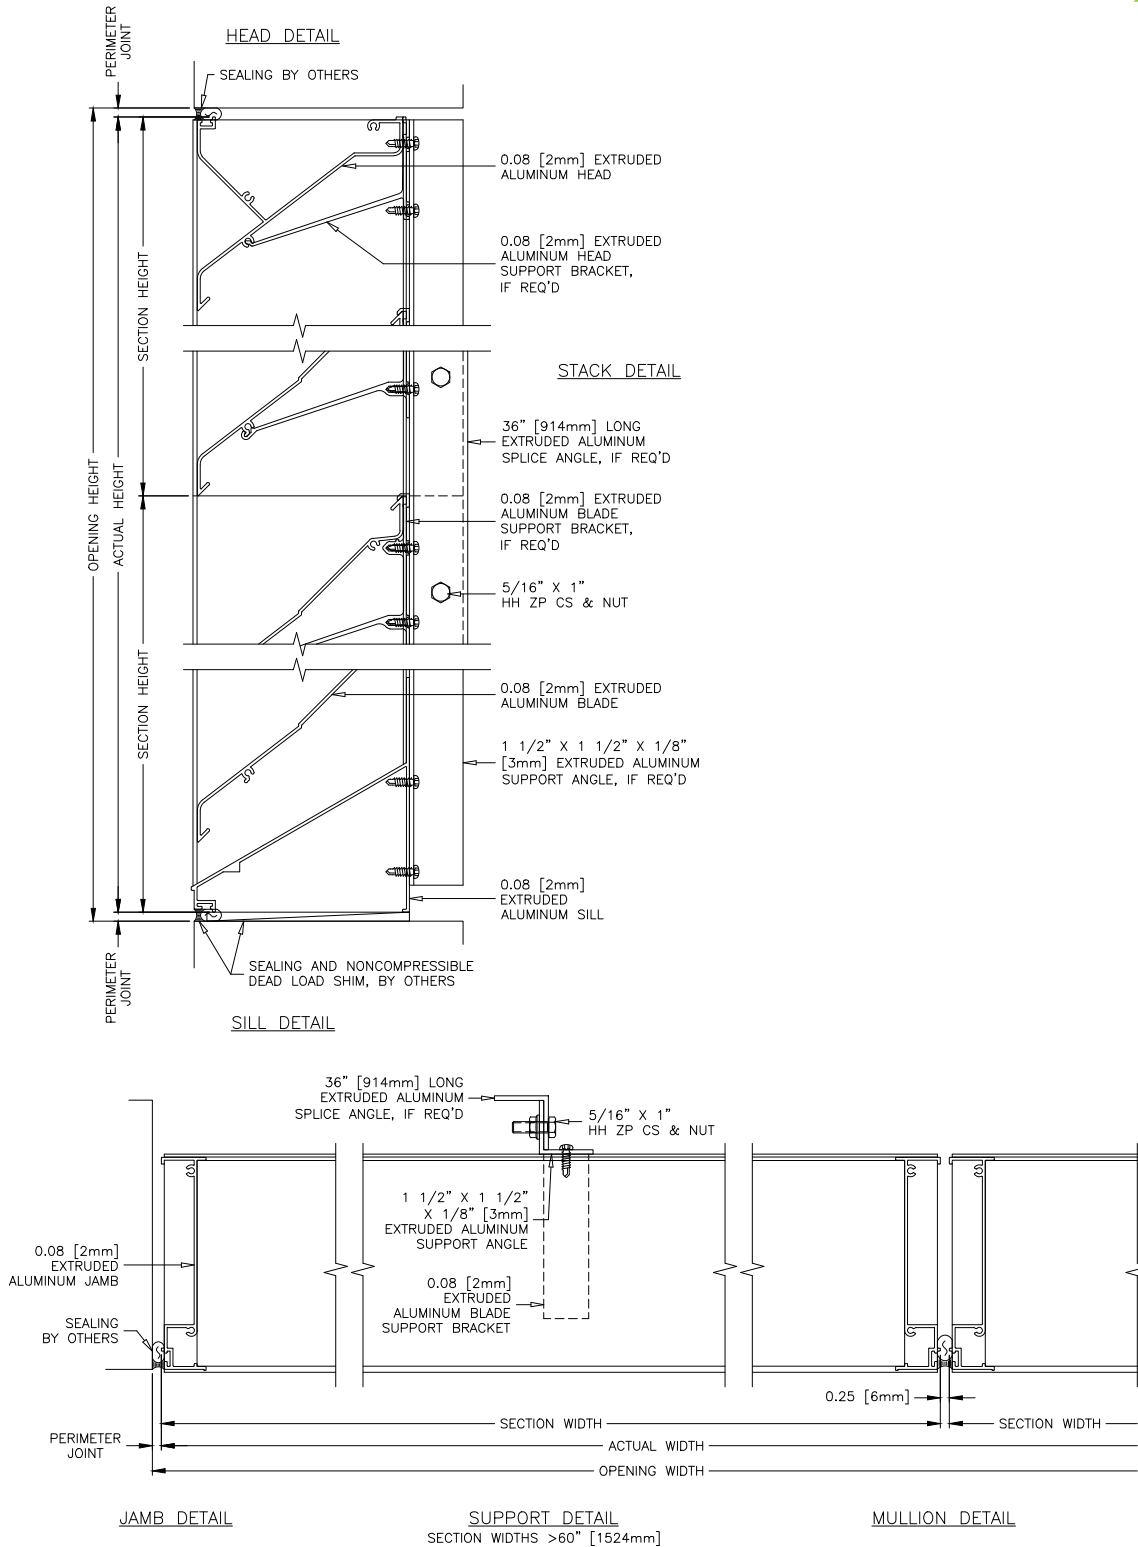

K606

Stationary Louver | Non-drainable Louver | Extruded Aluminium

AIROLITE
The look that works.™