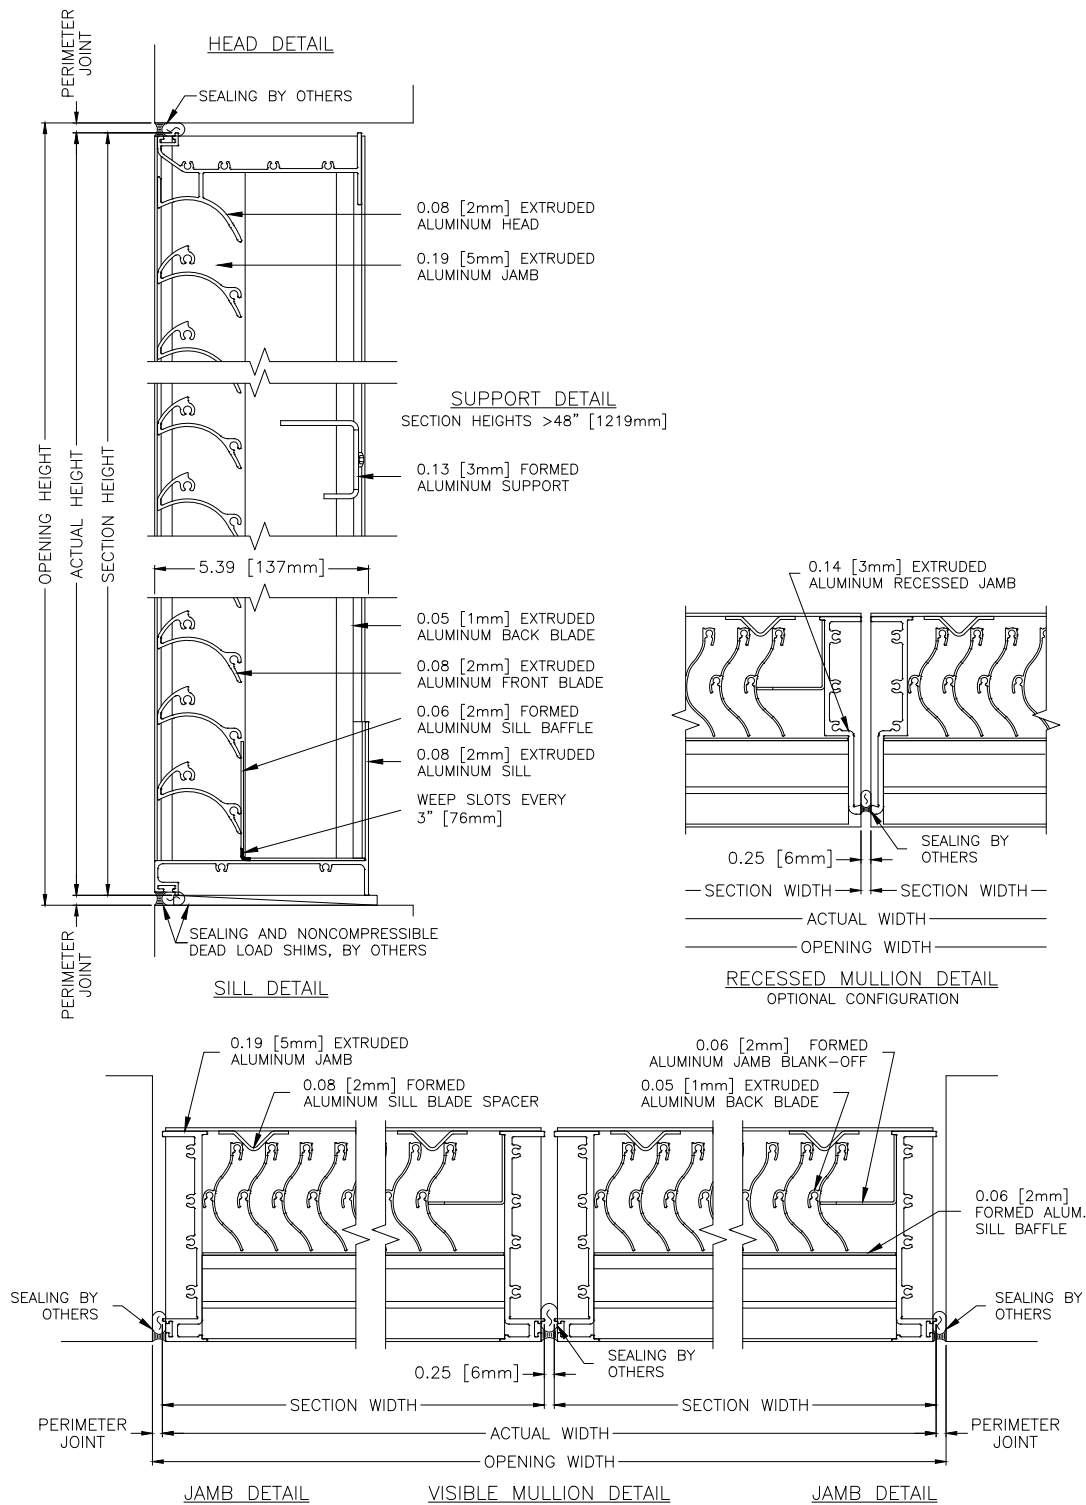

SCC550

AMCA 540 and 550 Listed Hurricane Louver
Extruded Aluminum | Storm Class

AIROLITE
The look that works.™