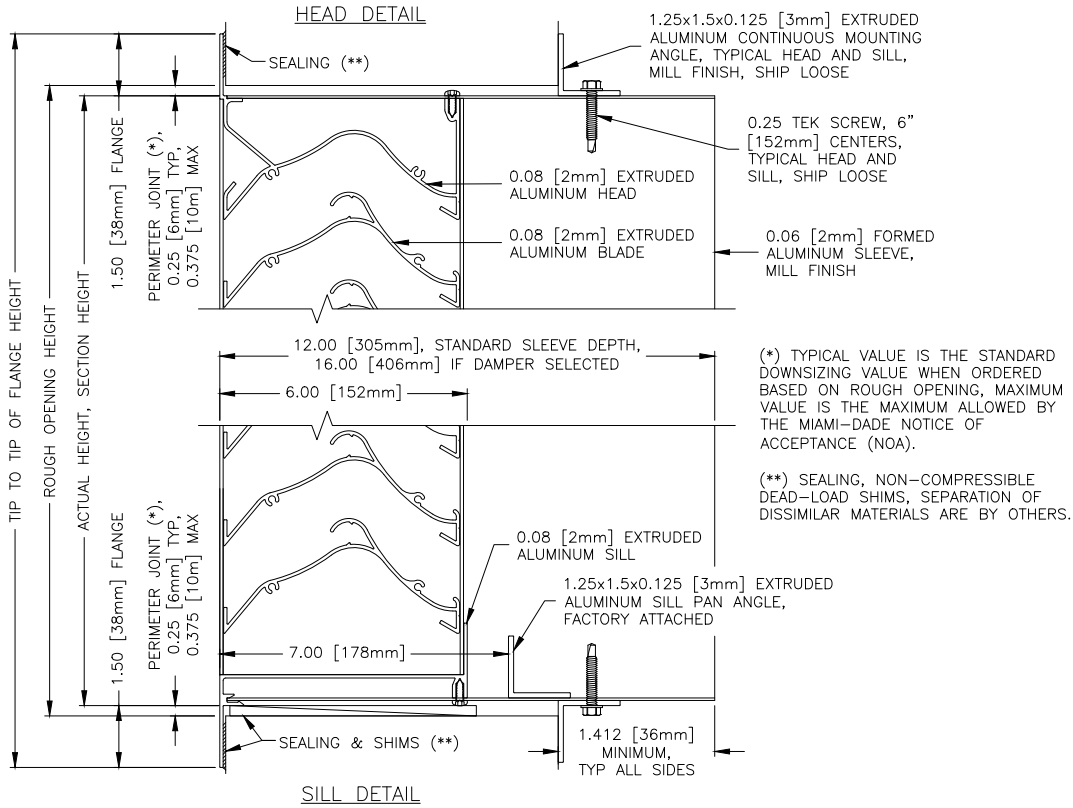

# SCH601MDE

AMCA 540 Listed Hurricane Louver  
Miami-Dade and Florida Product Approved  
Extruded Aluminum | Storm Class

## Optional Flange/Sleeve Frame

**AIROLITE**  
The look that works.™