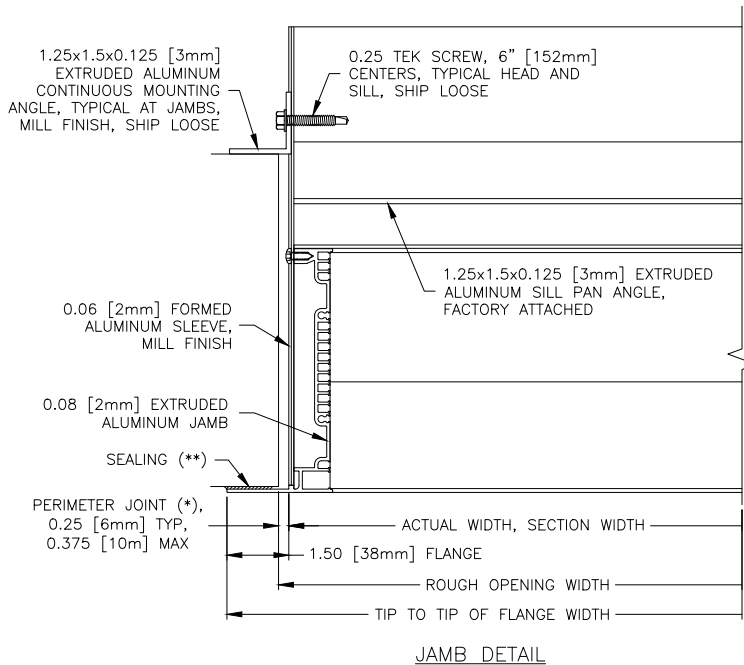

# SCH601MDE

AMCA 540 Listed Hurricane Louver  
Miami-Dade and Florida Product Approved  
Extruded Aluminum | Storm Class

## Optional Flange/Sleeve Frame

**AIROLITE**  
The look that works.™