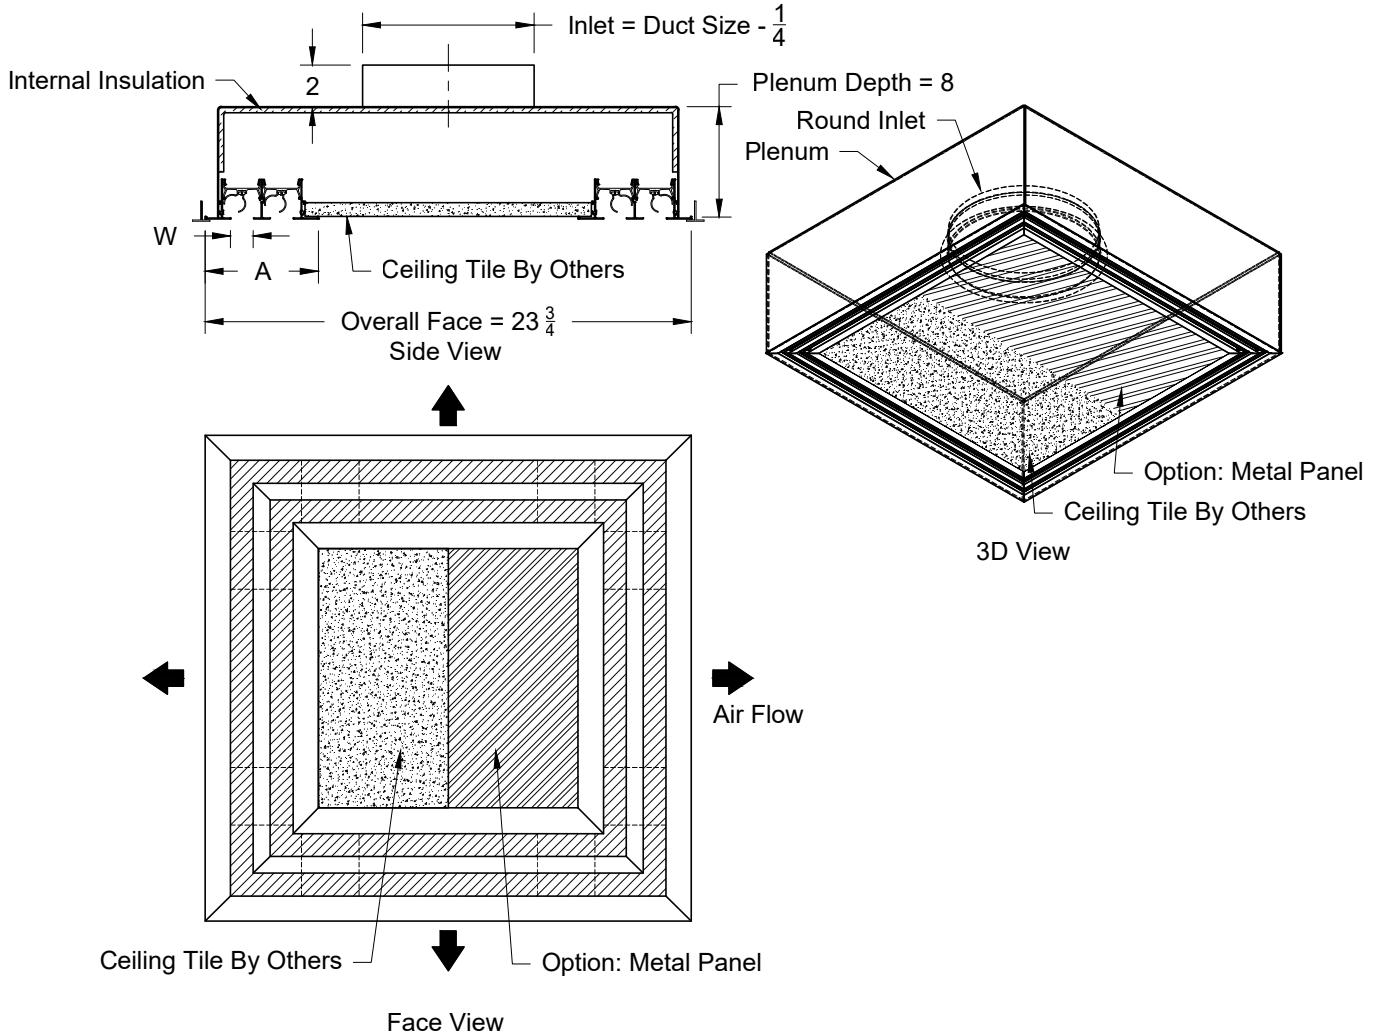

Model: XG-6600SQI-6    Supply - Insulated - T-Bar lay In

### XG-6600SQI-6 - T-Bar Lay-In

Model	Dim. W	1 Slot	2 Slot	3 Slot	4 Slot
		Dim. A	Dim. A	Dim. A	Dim. A
6650SQ	1/2	2 3/4	4	5 1/4	6 1/2
6675SQ	3/4	3	4 1/2	6	7 1/2
6610SQ	1	3 1/4	5	6 3/4	8 1/2

1. Available Finishes	2. Available Accessories	3. Available Options	4. Construction Details
Standard Finish: 20 - White Face, Black Back 21 - Clear anodized with Black Pattern Controller 03 - Black Optional Finish: 28 - Special/Setup Charge	XG-D3 - Radial Opposed Blade Damper XG-BDS - Butterfly Damper XG-RSD - Steel Radial Shutter Damper XG-EQ - Equalizing Grid XG-TBPF - T-Bar Plaster Frame		<ul style="list-style-type: none"> <li>Only Available in 24 x 24</li> <li>Sizes available in only 1-8 slots</li> </ul>

All Dimensions  $\pm 1/16"$

Model: XG-6600SQI-8    Supply - Insulated - Tegular T-Bar

#### 4. Construction Details

- Only Available in 24 x 24
- Sizes available in only 1-8 slots

All Dimensions  $\pm 1/16$ "