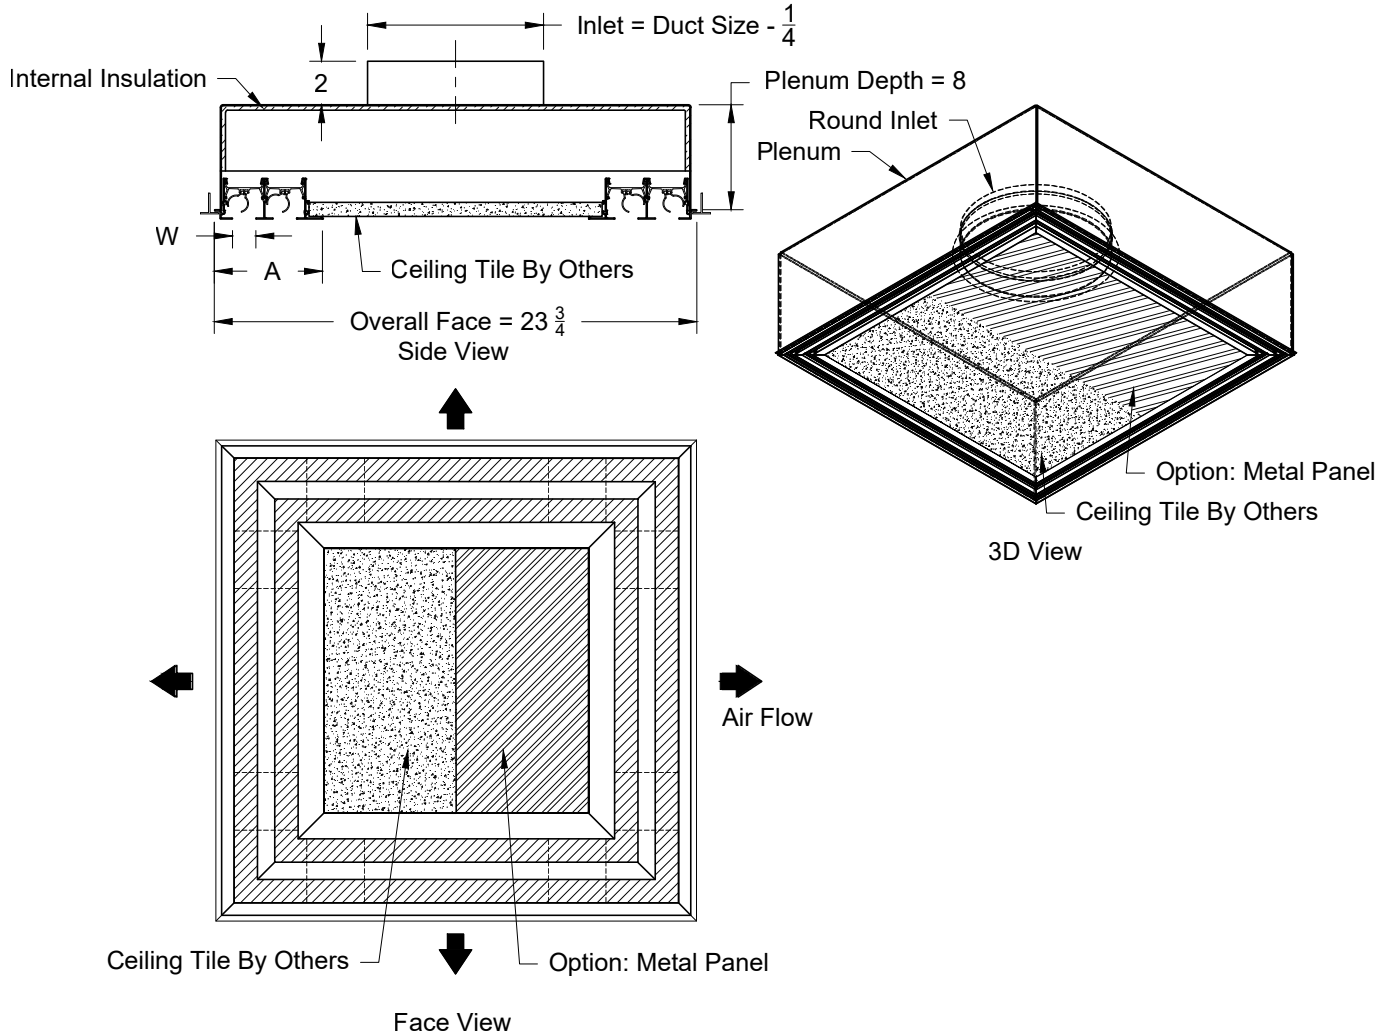

Model: XG-6600SQI-8   Supply - Insulated - Tegular T-Bar

XG-6600SQI-8 - Tegular T-Bar

Model	Dim. W	1 Slot	2 Slot	3 Slot	4 Slot
		Dim. A	Dim. A	Dim. A	Dim. A
6650SQ	1/2	2 3/4	4	5 1/4	6 1/2
6675SQ	3/4	3	4 1/2	6	7 1/2
6610SQ	1	3 1/4	5	6 3/4	8 1/2

1. Available Finishes	2. Available Accessories	3. Available Options	4. Construction Details
Standard Finish: 20 - White Face, Black Back 21 - Clear anodized with Black Pattern Controller 03 - Black Optional Finish: 28 - Special/Setup Charge	XG-D3 - Radial Opposed Blade Damper XG-BDS - Butterfly Damper XG-RSD - Steel Radial Shutter Damper XG-EQ - Equalizing Grid XG-TBPF - T-Bar Plaster Frame		• Only Available in 24 x 24 • Sizes available in only 1-8 slots

All Dimensions ±1/16"