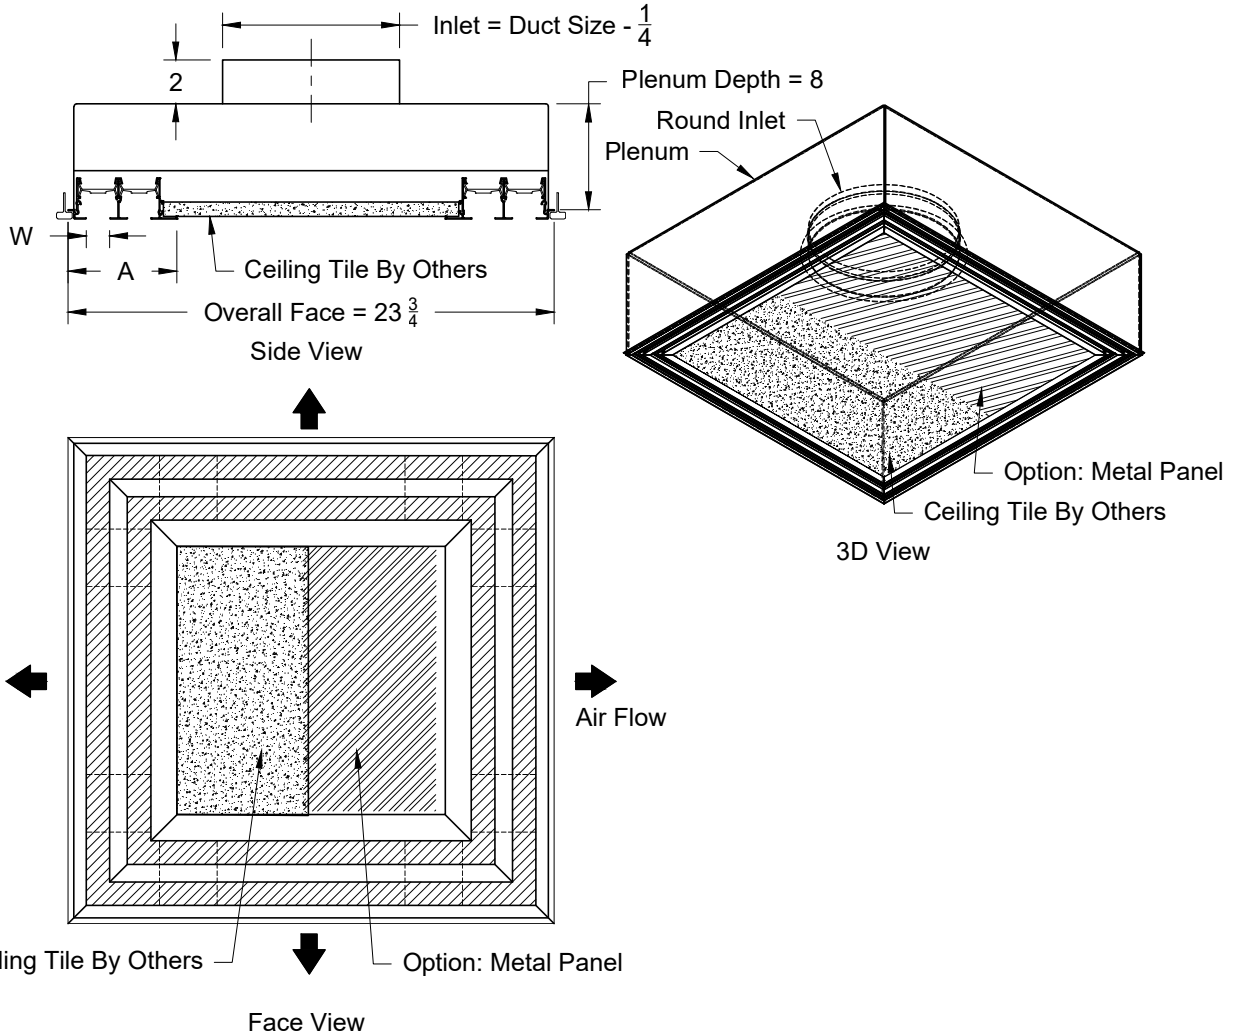

Model: XG-6600SQR-9 Return - non Insulated - Bolt Slot / Donn Finline Ceiling Grid

XG-6600SQR-9 - Bolt Slot / Donn Finline Ceiling Grid

Model	Dim. W	1 Slot	2 Slot	3 Slot	4 Slot
		Dim. A	Dim. A	Dim. A	Dim. A
6650SQ	1/2	2 3/4	4	5 1/4	6 1/2
6675SQ	3/4	3	4 1/2	6	7 1/2
6610SQ	1	3 1/4	5	6 3/4	8 1/2

1. Available Finishes	2. Available Accessories	3. Available Options	4. Construction Details
Standard Finish: 20 - White Face, Black Back 21 - Clear anodized with Black Pattern Controller 03 - Black Optional Finish: 28 - Special/Setup Charge	XG-D3 - Radial Opposed Blade Damper XG-BDS - Butterfly Damper XG-RSD - Steel Radial Shutter Damper XG-EQ - Equalizing Grid XG-TBPF - T-Bar Plaster Frame		- Only Available in 24 x 24 - Sizes available in only 1-8 slots

All Dimensions ±1/16"