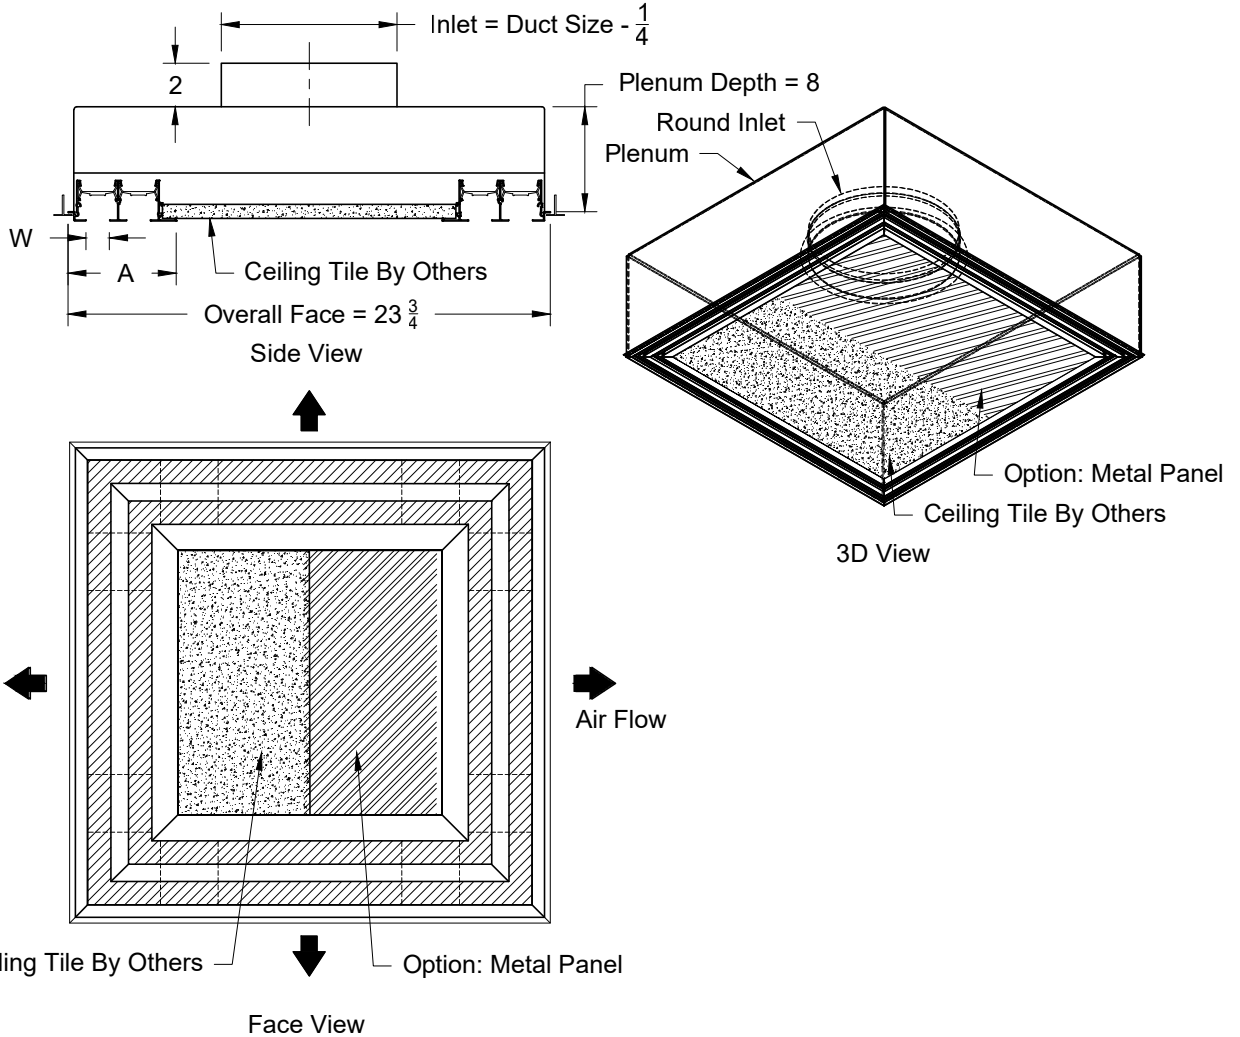

Model: XG-6600SQR-6 Return - non Insulated - T-Bar lay In

XG-6600SQR-6 - T-Bar Lay-In

Model	Dim. W	1 Slot	2 Slot	3 Slot	4 Slot
		Dim. A	Dim. A	Dim. A	Dim. A
6650SQ	1/2	2 3/4	4	5 1/4	6 1/2
6675SQ	3/4	3	4 1/2	6	7 1/2
6610SQ	1	3 1/4	5	6 3/4	8 1/2

1. Available Finishes	2. Available Accessories	3. Available Options	4. Construction Details
Standard Finish: 20 - White Face, Black Back 21 - Clear anodized with Black Pattern Controller 03 - Black Optional Finish: 28 - Special/Setup Charge	XG-D3 - Radial Opposed Blade Damper XG-BDS - Butterfly Damper XG-RSD - Steel Radial Shutter Damper XG-EQ - Equalizing Grid XG-TBPF - T-Bar Plaster Frame		<ul style="list-style-type: none"> • Only Available in 24 x 24 • Sizes available in only 1-8 slots

All Dimensions ±1/16"

Model: XG-6600SQR-8 Return - non Insulated - Tegular T-Bar

XG-6600SQR-8 - Tegular T-Bar

Model	Dim. W	1 Slot	2 Slot	3 Slot	4 Slot
		Dim. A	Dim. A	Dim. A	Dim. A
6650SQ	1/2	2 3/4	4	5 1/4	6 1/2
6675SQ	3/4	3	4 1/2	6	7 1/2
6610SQ	1	3 1/4	5	6 3/4	8 1/2

All Dimensions ±1/16"