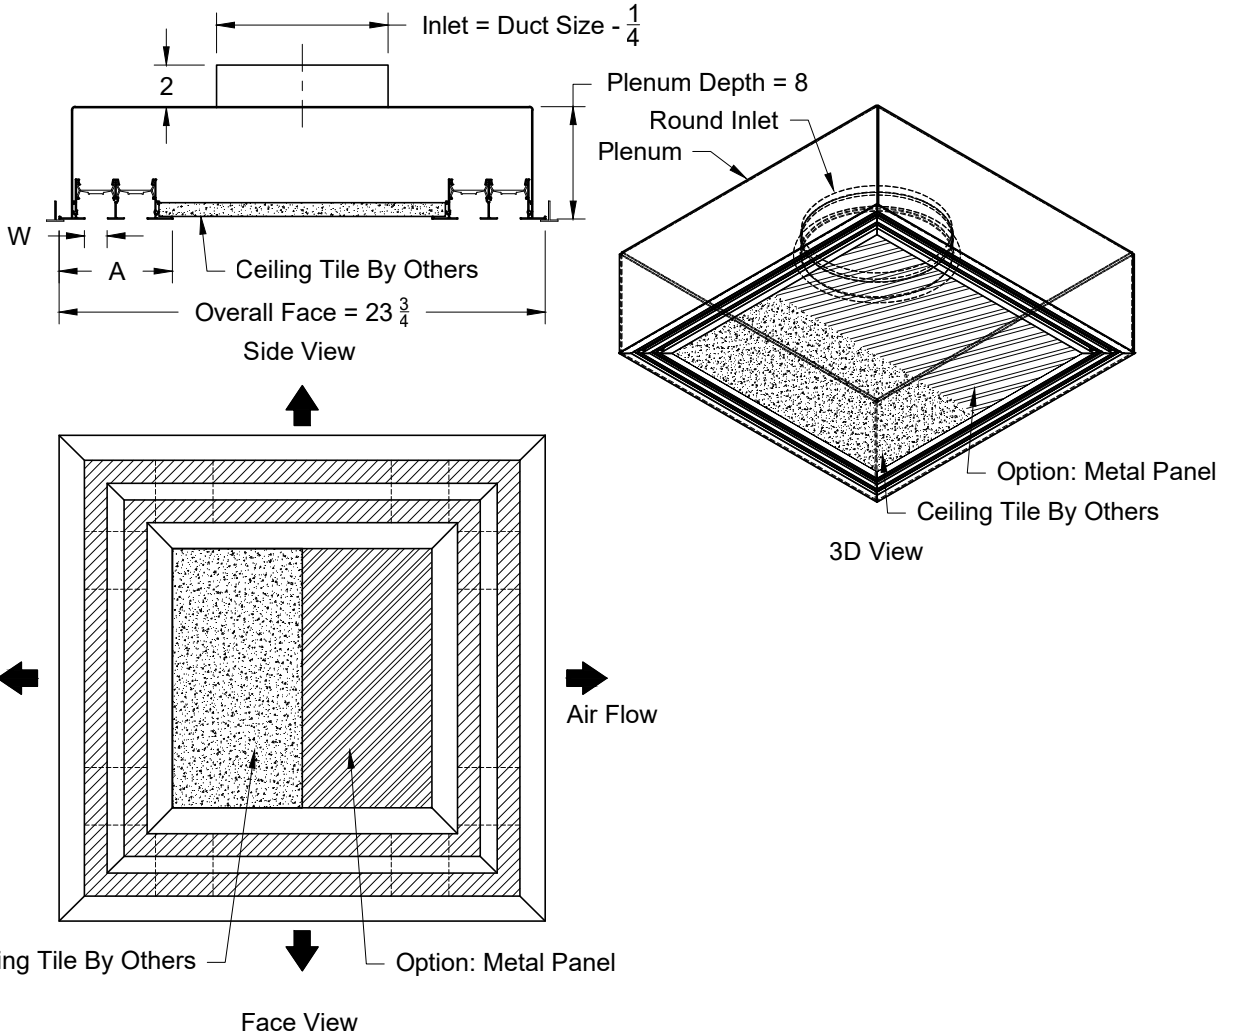

Model: XG-6600SQR-6 Return - non Insulated - T-Bar lay In

XG-6600SQR-6 - T-Bar Lay-In

Model	Dim. W	1 Slot	2 Slot	3 Slot	4 Slot
		Dim. A	Dim. A	Dim. A	Dim. A
6650SQ	1/2	2 3/4	4	5 1/4	6 1/2
6675SQ	3/4	3	4 1/2	6	7 1/2
6610SQ	1	3 1/4	5	6 3/4	8 1/2

1. Available Finishes	2. Available Accessories	3. Available Options	4. Construction Details
Standard Finish: 20 - White Face, Black Back 21 - Clear anodized with Black Pattern Controller 03 - Black Optional Finish: 28 - Special/Setup Charge	XG-D3 - Radial Opposed Blade Damper XG-BDS - Butterfly Damper XG-RSD - Steel Radial Shutter Damper XG-EQ - Equalizing Grid XG-TBPF - T-Bar Plaster Frame		<ul style="list-style-type: none"> • Only Available in 24 x 24 • Sizes available in only 1-8 slots

All Dimensions ±1/16"

Model: XG-6600SQR-8 Return - non Insulated - Tegular T-Bar

XG-6600SQR-8 - Tegular T-Bar

Model	Dim. W	1 Slot	2 Slot	3 Slot	4 Slot
		Dim. A	Dim. A	Dim. A	Dim. A
6650SQ	1/2	2 3/4	4	5 1/4	6 1/2
6675SQ	3/4	3	4 1/2	6	7 1/2
6610SQ	1	3 1/4	5	6 3/4	8 1/2

All Dimensions ±1/16"