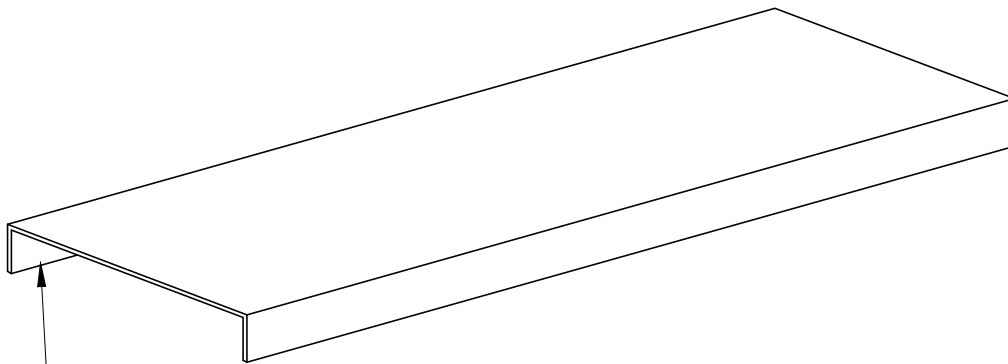

Model: XG-6600-BO Blank-Off for the 6600

XG-6600-BO - Blank Off

Side View

Face View

Painted Black

3D View

Model	A	Model	A	Model	A	Model	A
6650-BO-1	1 3/8	6675-BO-1	1 5/8	6610-BO-1	1 7/8	6615-BO-1	2 3/8
6650-BO-2	2 5/8	6675-BO-2	3 1/8	6610-BO-2	3 5/8	6615-BO-2	4 5/8
6650-BO-3	3 7/8	6675-BO-3	4 5/8	6610-BO-3	5 3/8	6615-BO-3	6 7/8
6650-BO-4	5 1/8	6675-BO-4	6 1/8	6610-BO-4	7 1/8	6615-BO-4	9 1/8
6650-BO-5	6 3/8	6675-BO-5	7 5/8	6610-BO-5	8 7/8		
6650-BO-6	7 5/8	6675-BO-6	9 1/8	6610-BO-6	10 5/8		
6650-BO-7	8 7/8	6675-BO-7	10 5/8	6610-BO-7	12 3/8		
6650-BO-8	10 1/8	6675-BO-8	12 1/8	6610-BO-8	14 1/8		

1. Available Finishes	2. Available Accessories	3. Available Options	4. Construction Details
Standard Finish: 03 Black			<ul style="list-style-type: none"> Aluminum Construction Length 48" Field Cut to Fit Finish on Interior Only
			All Dimensions ±1/16"