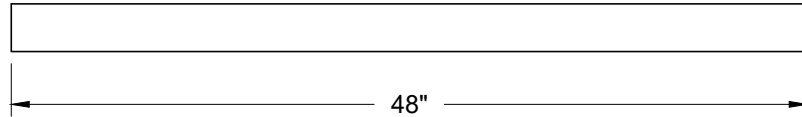

Model: XG-6600-BO Blank-Off for the 6600

XG-6600-BO - Blank Off

Side View

Face View

Painted Black

3D View

Model	A	Model	A	Model	A	Model	A
6650-BO-1	1 3/8	6675-BO-1	1 5/8	6610-BO-1	1 7/8	6615-BO-1	2 3/8
6650-BO-2	2 5/8	6675-BO-2	3 1/8	6610-BO-2	3 5/8	6615-BO-2	4 5/8
6650-BO-3	3 7/8	6675-BO-3	4 5/8	6610-BO-3	5 3/8	6615-BO-3	6 7/8
6650-BO-4	5 1/8	6675-BO-4	6 1/8	6610-BO-4	7 1/8	6615-BO-4	9 1/8
6650-BO-5	6 3/8	6675-BO-5	7 5/8	6610-BO-5	8 7/8		
6650-BO-6	7 5/8	6675-BO-6	9 1/8	6610-BO-6	10 5/8		
6650-BO-7	8 7/8	6675-BO-7	10 5/8	6610-BO-7	12 3/8		
6650-BO-8	10 1/8	6675-BO-8	12 1/8	6610-BO-8	14 1/8		

1. Available Finishes	2. Available Accessories	3. Available Options	4. Construction Details
Standard Finish: 03 Black			<ul style="list-style-type: none"> Aluminum Construction Length 48" Field Cut to Fit Finish on Interior Only
			All Dimensions ±1/16"