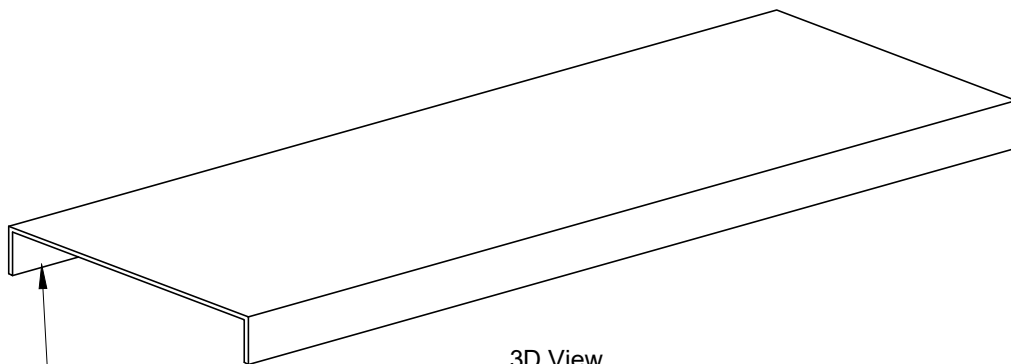

Model: XG-AFL-BO Blank-Off for Formations

XG-AFL-BO - Blank Off

Side View

Face View

3D View

Painted Black

AFL - BO		
Slot Width	1 Slot	2 slot
10	3 1/4	3 3/16
15	3 3/4	7 3/16
20	4 1/4	8 3/16
25	5 3/4	11 3/16
30	6 1/4	12 3/16

1. Available Finishes	2. Available Accessories	3. Available Options	4. Construction Details
Standard Finish: 03 Black			<ul style="list-style-type: none"> ● Aluminum Construction ● Length 48" ● Field Cut to Fit ● Finish on interior only
			All Dimensions ±1/16"