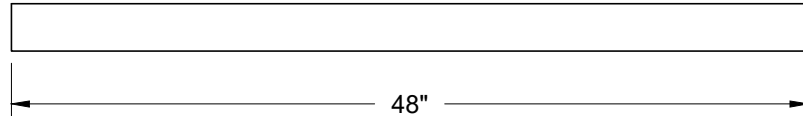

Model: XG-AFL-BO Blank-Off for Formations

XG-AFL-BO - Blank Off

Side View

Face View

3D View

Painted Black

AFL - BO		
Slot Width	1 Slot	2 slot
10	3 1/4	3 3/16
15	3 3/4	7 3/16
20	4 1/4	8 3/16
25	5 3/4	11 3/16
30	6 1/4	12 3/16

1. Available Finishes	2. Available Accessories	3. Available Options	4. Construction Details
Standard Finish: 03 Black			<ul style="list-style-type: none"> ● Aluminum Construction ● Length 48" ● Field Cut to Fit ● Finish on interior only
			All Dimensions ±1/16"