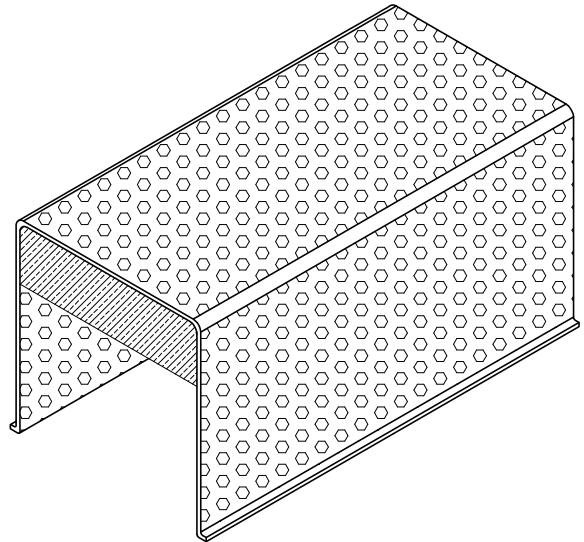

| | |
|-------------------|-------------------------|
| Model: XG-AFRI-10 | 1" Slot - Insulated |
| XG-AFRI-15 | 1 1/2" Slot - Insulated |
| XG-AFRI-20 | 2" Slot - Insulated |
| XG-AFRI-25 | 2 1/2" Slot - Insulated |
| XG-AFRI-30 | 3" Slot - Insulated |

XG-AFRI - Return Hood Light Shield - Insulated

Installation End View

3D View

| 1 Slot | | | |
|------------|-------|---------|---------|
| Slot Width | Dim H | Dim W 1 | Dim W 2 |
| 1 | 2 1/2 | 2 1/8 | 2 5/8 |
| 1 1/2 | 2 1/2 | 2 7/8 | 3 1/8 |
| 2 | 2 1/2 | 3 3/8 | 3 5/8 |
| 2 1/2 | 2 1/2 | 4 7/8 | 5 1/8 |
| 3 | 2 1/2 | 5 3/8 | 5 5/8 |

| 2 Slot | | | |
|------------|-------|---------|---------|
| Slot Width | Dim H | Dim W 1 | Dim W 2 |
| 1 | 2 1/2 | 5 5/16 | 5 9/16 |
| 1 1/2 | 2 1/2 | 6 5/16 | 6 9/16 |
| 2 | 2 1/2 | 7 5/16 | 7 9/16 |
| 2 1/2 | 2 1/2 | 10 5/16 | 10 9/16 |
| 3 | 2 1/2 | 11 5/16 | 11 9/16 |