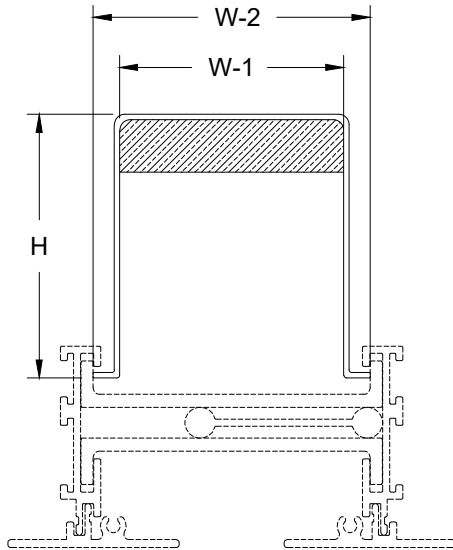

| | |
|-------------------|-------------------------|
| Model: XG-AFRI-10 | 1" Slot - Insulated |
| XG-AFRI-15 | 1 1/2" Slot - Insulated |
| XG-AFRI-20 | 2" Slot - Insulated |
| XG-AFRI-25 | 2 1/2" Slot - Insulated |
| XG-AFRI-30 | 3" Slot - Insulated |

XG-AFRI - Return Hood Light Shield - Insulated

Installation End View

3D View

| 1 Slot | | | |
|------------|-------|---------|---------|
| Slot Width | Dim H | Dim W 1 | Dim W 2 |
| 1 | 2 1/2 | 2 1/8 | 2 5/8 |
| 1 1/2 | 2 1/2 | 2 7/8 | 3 1/8 |
| 2 | 2 1/2 | 3 3/8 | 3 5/8 |
| 2 1/2 | 2 1/2 | 4 7/8 | 5 1/8 |
| 3 | 2 1/2 | 5 3/8 | 5 5/8 |

| 2 Slot | | | |
|------------|-------|---------|---------|
| Slot Width | Dim H | Dim W 1 | Dim W 2 |
| 1 | 2 1/2 | 5 5/16 | 5 9/16 |
| 1 1/2 | 2 1/2 | 6 5/16 | 6 9/16 |
| 2 | 2 1/2 | 7 5/16 | 7 9/16 |
| 2 1/2 | 2 1/2 | 10 5/16 | 10 9/16 |
| 3 | 2 1/2 | 11 5/16 | 11 9/16 |

| 1. Available Finishes | 2. Available Accessories | 3. Available Options | 4. Construction Details |
|------------------------------|--------------------------|---|--|
| Standard Finish: 03 Black | | 15/16" Tee System 9/16" Tee System 9/16" Bolt Slot Tee System Hard Ceiling | <ul style="list-style-type: none"> ● Aluminum Construction ● Length 48" ● Field Cut to Fit ● Finish on interior only |
| All Dimensions ±1/16" | | | |