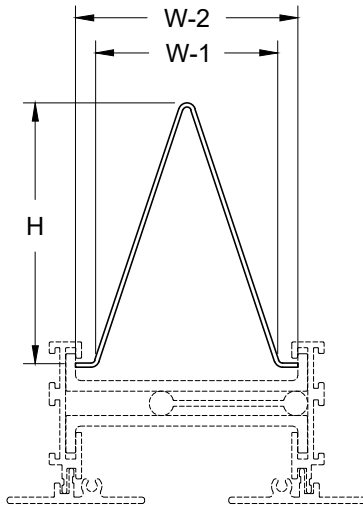

Model: XG-AFR-10	1" Slot - Non Insulated
XG-AFR-15	1 1/2" Slot - Non Insulated
XG-AFR-20	2" Slot - Non Insulated
XG-AFR-25	2 1/2" Slot - Non Insulated
XG-AFR-30	3" Slot - Non Insulated

XG-AFR - Return Hood Light Shield

Installation End View

3D View

1 - Slot			
Slot Width	Dim H	Dim W-1	Dim W-2
1"	2 1/2"	2 1/8"	2 5/8"
1 1/2"	2 1/2"	2 5/8"	3 1/8"
2"	2 1/2"	3 1/8"	3 5/8"
2 1/2"	2 1/2"	4 5/8"	5 1/8"
3"	2 1/2"	5 1/8"	5 5/8"

2 - Slot			
Slot Width	Dim H	Dim W-1	Dim W-2
1"	2 1/2"	5 1/16"	5 9/16"
1 1/2"	2 1/2"	6 1/16"	6 9/16"
2"	2 1/2"	7 1/16"	7 9/16"
2 1/2"	2 1/2"	10 1/16"	10 9/16"
3"	2 1/2"	11 1/16"	11 9/16"

1. Available Finishes	2. Available Accessories	3. Available Options	4. Construction Details
Standard Finish: 03 Black		15/16" Tee System 9/16" Tee System 9/16" Bolt Slot Tee System Hard Ceiling	<ul style="list-style-type: none"> Aluminum Construction Length 48" Field Cut to Fit Finish on interior only

All Dimensions ±1/16"