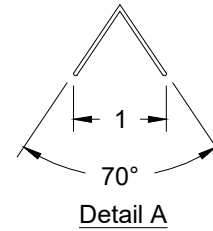

### XG-DGCO - Surface Mount

Available Sizes		
	Min	Max
Width (Neck 1)	6	48
Height (Neck 2)	4	36

1. Available Finishes	2. Available Accessories	3. Available Options	4. Construction Details
Standard Finish: 01 White Finish 24 Mill Finish Optional Finish 02 Satin Silver 03 Black 28 Custom Color			<ul style="list-style-type: none"> <li>Extruded Aluminum Construction</li> </ul>

All Dimensions ±1/16"