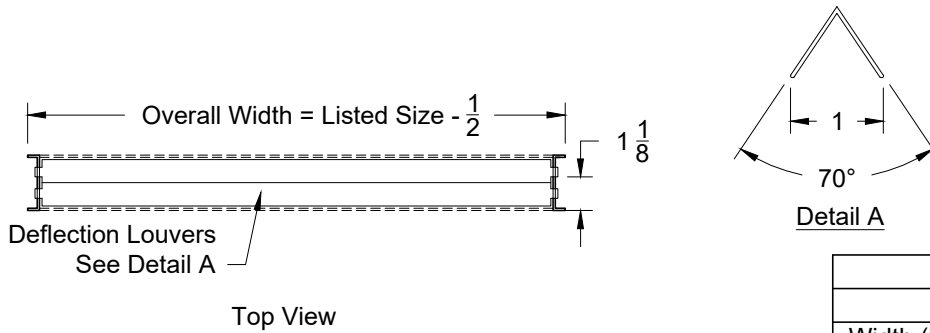

### XG-DGCO - Surface Mount

Available Sizes		
	Min	Max
Width (Neck 1)	6	48
Height (Neck 2)	4	36

1. Available Finishes	2. Available Accessories	3. Available Options	4. Construction Details
Standard Finish: 01 White Finish 24 Mill Finish Optional Finish 02 Satin Silver 03 Black 28 Custom Color			<ul style="list-style-type: none"> <li>Extruded Aluminum Construction</li> </ul>

All Dimensions ±1/16"