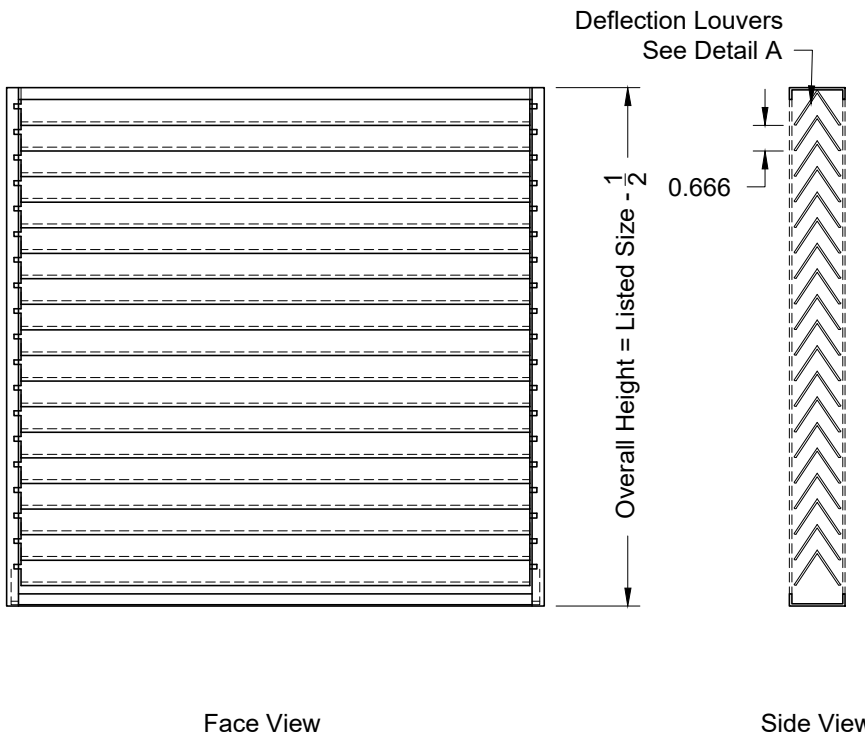

Model: XG-DGCO

Core Only - Surface Mount

### XG-DGCO - Surface Mount

Available Sizes		
	Min	Max
Width (Neck 1)	6	48
Height (Neck 2)	4	36

1. Available Finishes	2. Available Accessories	3. Available Options	4. Construction Details
Standard Finish: 01 White Finish 24 Mill Finish Optional Finish 02 Satin Silver 03 Black 28 Custom Color			<ul style="list-style-type: none"> <li>Extruded Aluminum Construction</li> </ul>

All Dimensions ±1/16"