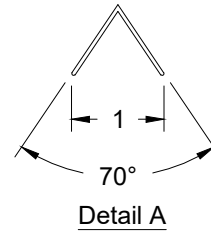

### XG-DGLP - Surface Mount

Available Sizes		
	Min	Max
Width (Neck 1)	6	48
Height (Neck 2)	4	36

1. Available Finishes	2. Available Accessories	3. Available Options	4. Construction Details
Standard Finish: 01 White Finish 24 Mill Finish Optional Finish 02 Satin Silver 03 Black 28 Custom Color			<ul style="list-style-type: none"> <li>Extruded Aluminum Construction</li> </ul>

All Dimensions ±1/16"