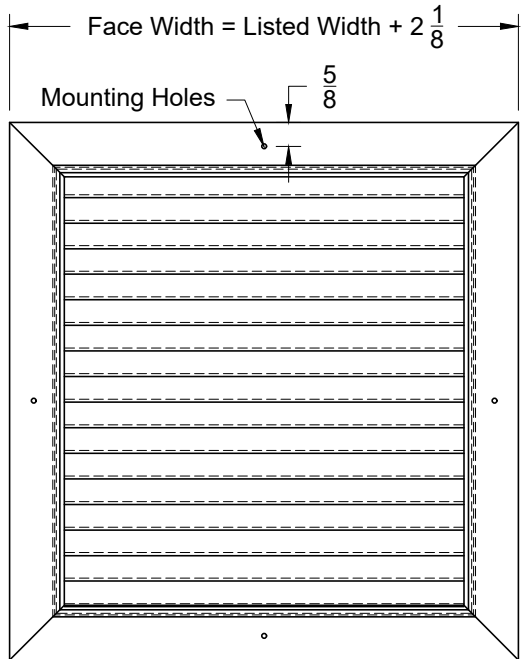

Model: XG-DGLP

Single Flange Frame - Light Proof Core - Surface Mount

### XG-DGLP - Surface Mount

Available Sizes		
	Min	Max
Width (Neck 1)	6	48
Height (Neck 2)	4	36

1. Available Finishes	2. Available Accessories	3. Available Options	4. Construction Details
Standard Finish: 01 White Finish 24 Mill Finish Optional Finish 02 Satin Silver 03 Black 28 Custom Color			<ul style="list-style-type: none"> <li>Extruded Aluminum Construction</li> </ul>

All Dimensions ±1/16"