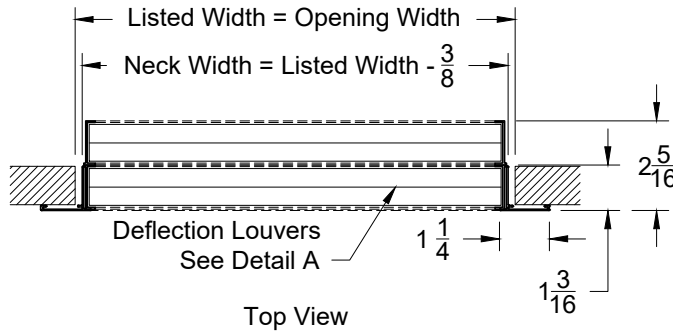

Model: XG-DGLP

Single Flange Frame - Light Proof Core - Surface Mount

### XG-DGLP - Surface Mount

Available Sizes		
	Min	Max
Width (Neck 1)	6	48
Height (Neck 2)	4	36

1. Available Finishes	2. Available Accessories	3. Available Options	4. Construction Details
Standard Finish: 01 White Finish 24 Mill Finish Optional Finish 02 Satin Silver 03 Black 28 Custom Color			<ul style="list-style-type: none"> <li>Extruded Aluminum Construction</li> </ul>

All Dimensions ±1/16"