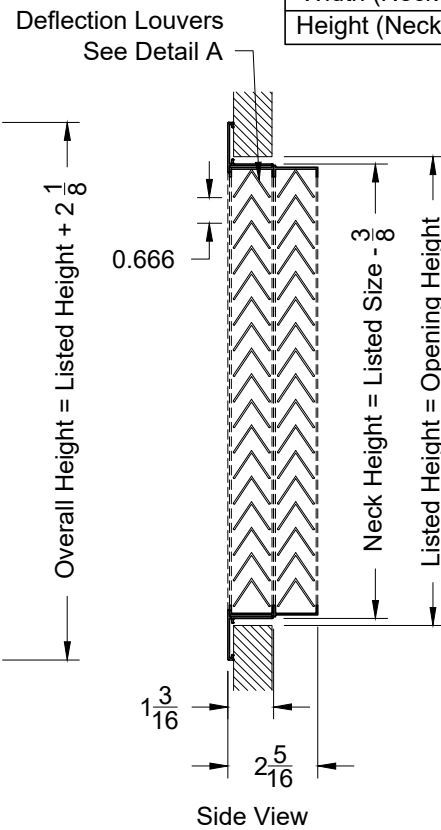

Model: XG-DGLP

Single Flange Frame - Light Proof Core - Surface Mount

### XG-DGLP - Surface Mount

Available Sizes		
	Min	Max
Width (Neck 1)	6	48
Height (Neck 2)	4	36

1. Available Finishes	2. Available Accessories	3. Available Options	4. Construction Details
Standard Finish: 01 White Finish 24 Mill Finish Optional Finish 02 Satin Silver 03 Black 28 Custom Color			<ul style="list-style-type: none"> <li>Extruded Aluminum Construction</li> </ul>

All Dimensions ±1/16"