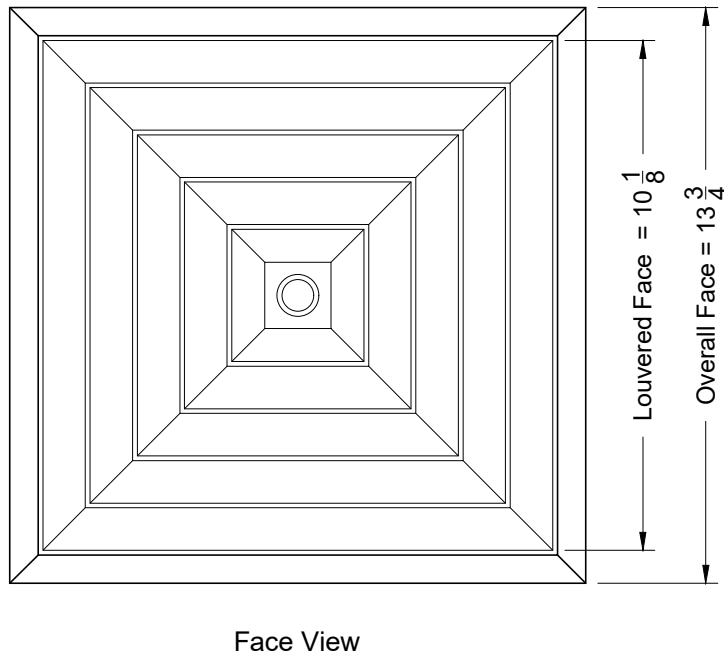

All Dimensions  $\pm 1/16"$

Model: XG-EP5500-2 3 Way Supply - 3 Way - Square Louvered Face Diffuser - Flush Surface Mount

### XG-EP5500-2 - 3 Way - Flush Surface Mount

Round Neck Sizes Available	
Min	Max
6	8

1. Available Finishes	2. Available Accessories	3. Available Options	4. Construction Details
Standard Finish: 01 White	XG-EPRSD - Engineered Polymer Radial Shutter Damper XG-EPBDS - Engineered Polymer Butterfly Damper		<ul style="list-style-type: none"> <li>Only Available in 12 x 12</li> <li>White finish is through-color Matte White (not painted)</li> <li>UL-94HB Rated ABS Plastic</li> </ul>

All Dimensions  $\pm 1/16"$

Model: XG-EP-5500-2 4 Way Supply - 4 Way - Square Louvered Face Diffuser - Flush Surface Mount

**XG-EP5500-2 - 4 Way - Flush Surface Mount**

Round Neck Sizes Available	
Min	Max
6	8

All Dimensions  $\pm 1/16"$