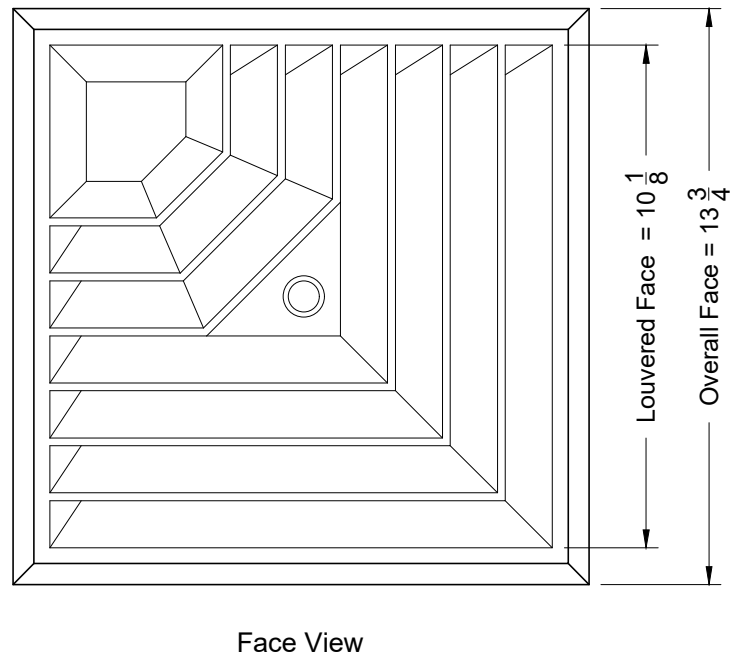

Model: XG-EP5500-2 2 Way Supply - 2 Way - Square Louvered Face Diffuser - Flush Surface Mount

### XG-EP5500-2 - 2 Way - Flush Surface Mount

Round Neck Sizes Available	
Min	Max
6	8

1. Available Finishes	2. Available Accessories	3. Available Options	4. Construction Details
Standard Finish: 01 White	XG-EPRSD - Engineered Polymer Radial Shutter Damper XG-EPBDS - Engineered Polymer Butterfly Damper		<ul style="list-style-type: none"> <li>Only Available in 12 x 12</li> <li>White finish is through-color Matte White (not painted)</li> <li>UL-94HB Rated ABS Plastic</li> </ul>

All Dimensions  $\pm 1/16"$

Model: XG-EP5500-2 3 Way Supply - 3 Way - Square Louvered Face Diffuser - Flush Surface Mount

All Dimensions  $\pm 1/16"$

Model: XG-EP-5500-2 4 Way Supply - 4 Way - Square Louvered Face Diffuser - Flush Surface Mount

**XG-EP5500-2 - 4 Way - Flush Surface Mount**

Round Neck Sizes Available	
Min	Max
6	8