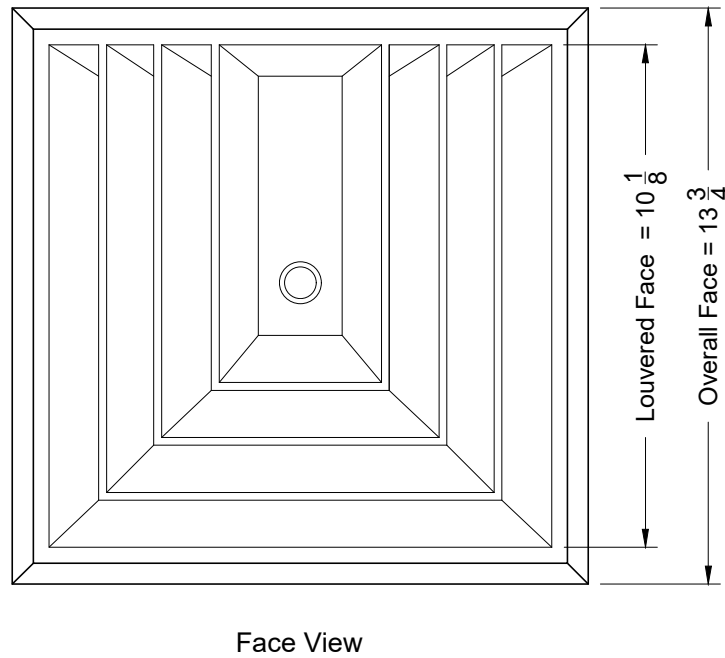

Model: XG-EP5500-2 3 Way Supply - 3 Way - Square Louvered Face Diffuser - Flush Surface Mount

XG-EP5500-2 - 3 Way - Flush Surface Mount

Round Neck Sizes Available	
Min	Max
6	8

1. Available Finishes	2. Available Accessories	3. Available Options	4. Construction Details
Standard Finish: 01 White	XG-EPRSD - Engineered Polymer Radial Shutter Damper XG-EPBDS - Engineered Polymer Butterfly Damper		- Only Available in 12 x 12 - White finish is through-color Matte White (not painted) - UL-94HB Rated ABS Plastic

All Dimensions $\pm 1/16"$