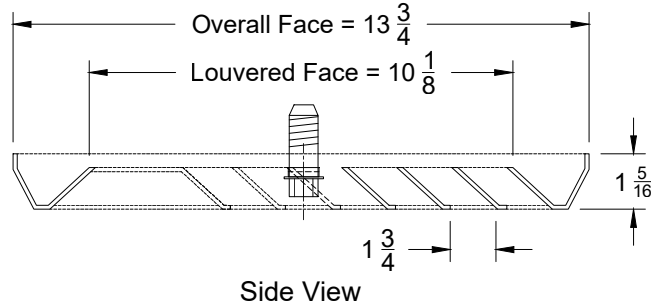

Model: XG-EP5500-2 2 Way Supply - 2 Way - Square Louvered Face Diffuser - Flush Surface Mount

### XG-EP5500-2 - 2 Way - Flush Surface Mount

Round Neck Sizes Available	
Min	Max
6	8

1. Available Finishes	2. Available Accessories	3. Available Options	4. Construction Details
Standard Finish: 01 White	XG-EPRSD - Engineered Polymer Radial Shutter Damper XG-EPBDS - Engineered Polymer Butterfly Damper		<ul style="list-style-type: none"> <li>Only Available in 12 x 12</li> <li>White finish is through-color Matte White (not painted)</li> <li>UL-94HB Rated ABS Plastic</li> </ul>

All Dimensions  $\pm 1/16"$

Model: XG-EP5500-2 3 Way Supply - 3 Way - Square Louvered Face Diffuser - Flush Surface Mount

All Dimensions  $\pm 1/16"$

Model: XG-EP-5500-2 4 Way Supply - 4 Way - Square Louvered Face Diffuser - Flush Surface Mount

**XG-EP5500-2 - 4 Way - Flush Surface Mount**

Round Neck Sizes Available	
Min	Max
6	8