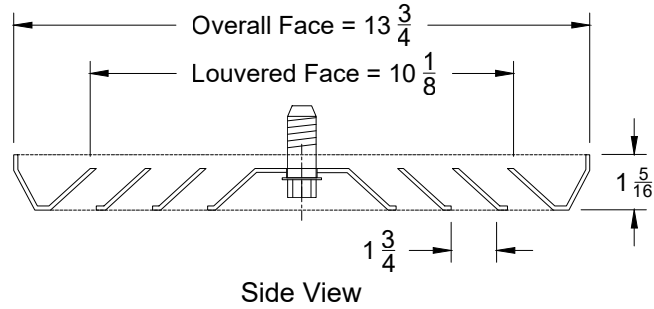

All Dimensions  $\pm 1/16"$

Model: XG-EP5500-2 3 Way Supply - 3 Way - Square Louvered Face Diffuser - Flush Surface Mount

### XG-EP5500-2 - 3 Way - Flush Surface Mount

Round Neck Sizes Available	
Min	Max
6	8

1. Available Finishes	2. Available Accessories	3. Available Options	4. Construction Details
Standard Finish: 01 White	XG-EPRSD - Engineered Polymer Radial Shutter Damper XG-EPBDS - Engineered Polymer Butterfly Damper		<ul style="list-style-type: none"> <li>Only Available in 12 x 12</li> <li>White finish is through-color Matte White (not painted)</li> <li>UL-94HB Rated ABS Plastic</li> </ul>

All Dimensions  $\pm 1/16"$

Model: XG-EP-5500-2 4 Way Supply - 4 Way - Square Louvered Face Diffuser - Flush Surface Mount

**XG-EP5500-2 - 4 Way - Flush Surface Mount**

Round Neck Sizes Available	
Min	Max
6	8