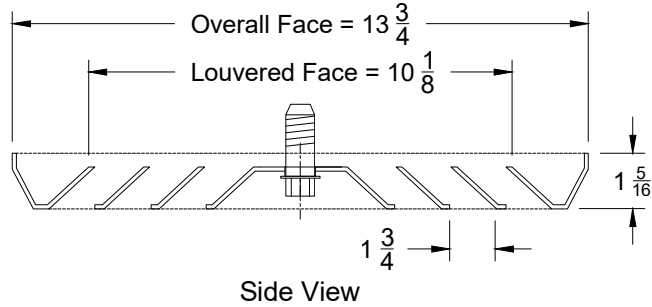

Model: XG-EP5500-2 3 Way Supply - 3 Way - Square Louvered Face Diffuser - Flush Surface Mount

XG-EP5500-2 - 3 Way - Flush Surface Mount

Round Neck Sizes Available	
Min	Max
6	8

1. Available Finishes	2. Available Accessories	3. Available Options	4. Construction Details
Standard Finish: 01 White	XG-EPRSD - Engineered Polymer Radial Shutter Damper XG-EPBDS - Engineered Polymer Butterfly Damper		- Only Available in 12 x 12 - White finish is through-color Matte White (not painted) - UL-94HB Rated ABS Plastic

All Dimensions $\pm 1/16"$