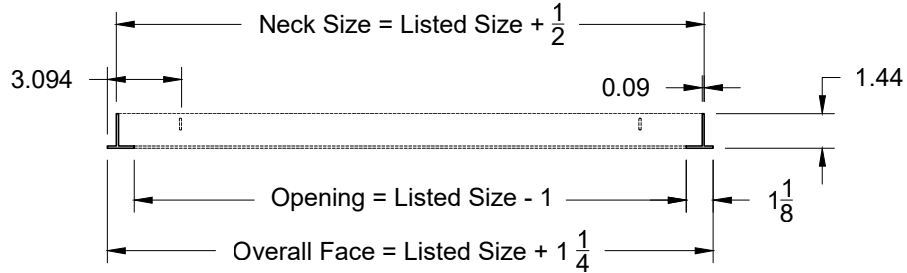

Model: XG-EPTBPF T-Bar Plaster Frame

XG-EPTBPF - T-Bar Plaster Frame

Side View

Face View

1. Available Finishes	2. Available Accessories	3. Available Options	4. Construction Details
Standard Finish: 01 White			<ul style="list-style-type: none"> • Only available in 24 x 24 • White finish is through-color Matte White (not painted) • UL-94HB Rated ABS Plastic <p>All Dimensions $\pm 1/16"$</p>