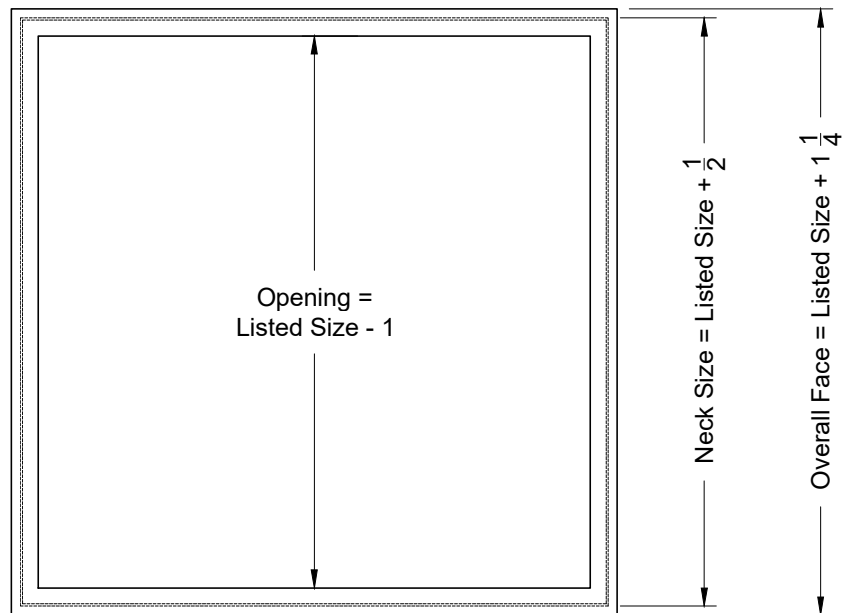

Model: XG-EPTBPF T-Bar Plaster Frame

XG-EPTBPF - T-Bar Plaster Frame

Side View

Face View

1. Available Finishes	2. Available Accessories	3. Available Options	4. Construction Details
Standard Finish: 01 White			<ul style="list-style-type: none"> • Only available in 24 x 24 • White finish is through-color Matte White (not painted) • UL-94HB Rated ABS Plastic <p>All Dimensions $\pm 1/16"$</p>