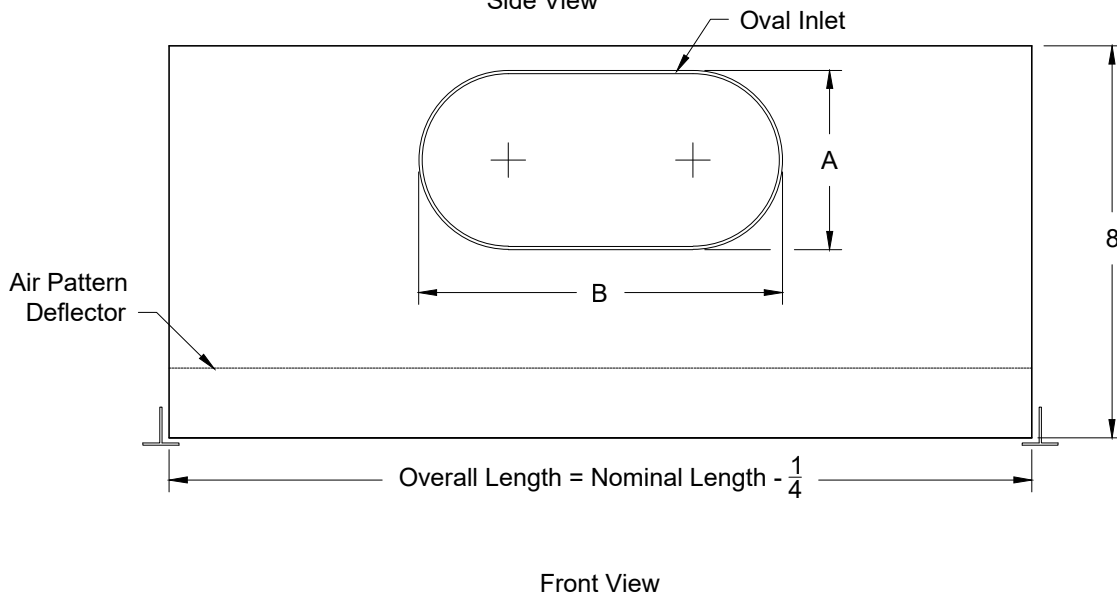

Model: XG-PHCR-6 Return - One Slot - Non Insulated - Lay In T-Bar

XG-PHCR-6 - Lay In T-Bar

| Inlet Chart | | | |
|-------------|------|---------|--------|
| Size | Type | A | B |
| 6 | Oval | 3 15/16 | 7 1/8 |
| 8 | Oval | 3 15/16 | 10 3/8 |
| 10 | Oval | 3 15/16 | 13 3/8 |
| 12 | Oval | 3 15/16 | 16 3/8 |
| 14 | Oval | 3 15/16 | 19 3/8 |

| 1. Available Finishes | 2. Available Accessories | 3. Available Options | 4. Construction Details |
|------------------------------------|---|----------------------|--|
| Standard Finish: 27 - All Black | XG-ROD - Remote Operated Damper XG-LQ - Locking Quadrant | | <ul style="list-style-type: none"> Aluminum Construction Nominal lengths available: 24, 36, 48, 60 |

All Dimensions ±1/16"

Model: XG-PHCR-8 Return - One Slot - Non Insulated - Tegular T-Bar

XG-PHCR-8 - Tegular T-Bar

| Inlet Chart | | | |
|-------------|------|---------|--------|
| Size | Type | A | B |
| 6 | Oval | 3 15/16 | 7 1/8 |
| 8 | Oval | 3 15/16 | 10 3/8 |
| 10 | Oval | 3 15/16 | 13 3/8 |
| 12 | Oval | 3 15/16 | 16 3/8 |
| 14 | Oval | 3 15/16 | 19 3/8 |

All Dimensions ±1/16"