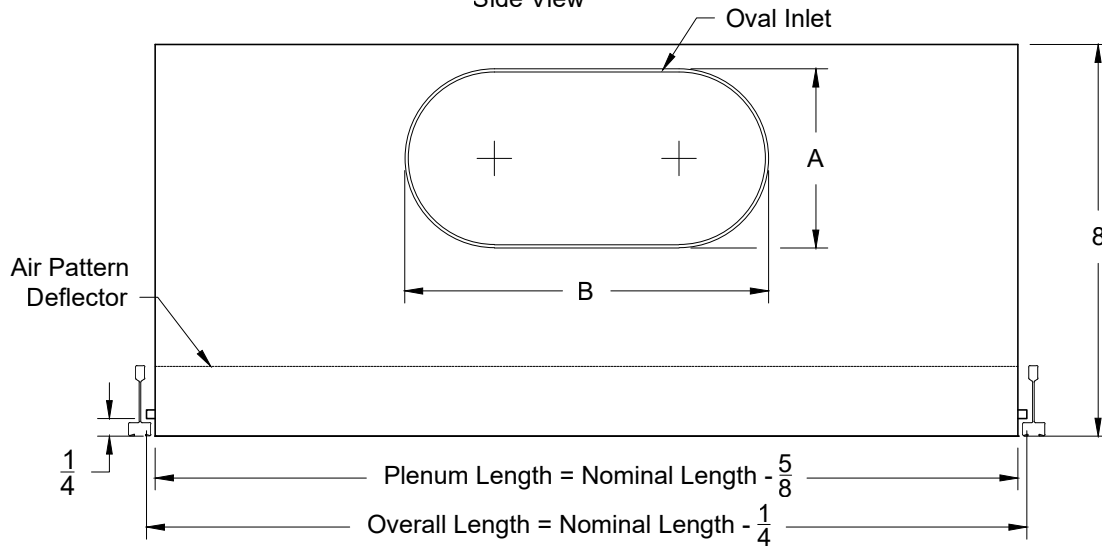

All Dimensions ±1/16"

Model: XG-PHCR-9 Return - One Slot - Non Insulated - Bolt Slot

XG-PHCR-9 - Bolt Slot

| Inlet Chart | | | |
|-------------|------|---------|--------|
| Size | Type | A | B |
| 6 | Oval | 3 15/16 | 7 1/8 |
| 8 | Oval | 3 15/16 | 10 3/8 |
| 10 | Oval | 3 15/16 | 13 3/8 |
| 12 | Oval | 3 15/16 | 16 3/8 |
| 14 | Oval | 3 15/16 | 19 3/8 |

Side View

Front View

| 1. Available Finishes | 2. Available Accessories | 3. Available Options | 4. Construction Details |
|------------------------------------|---|----------------------|--|
| Standard Finish: 27 - All Black | XG-ROD - Remote Operated Damper XG-LQ - Locking Quadrant | | <ul style="list-style-type: none"> Aluminum Construction Nominal lengths available: 24, 36, 48, 60 |

All Dimensions ±1/16"