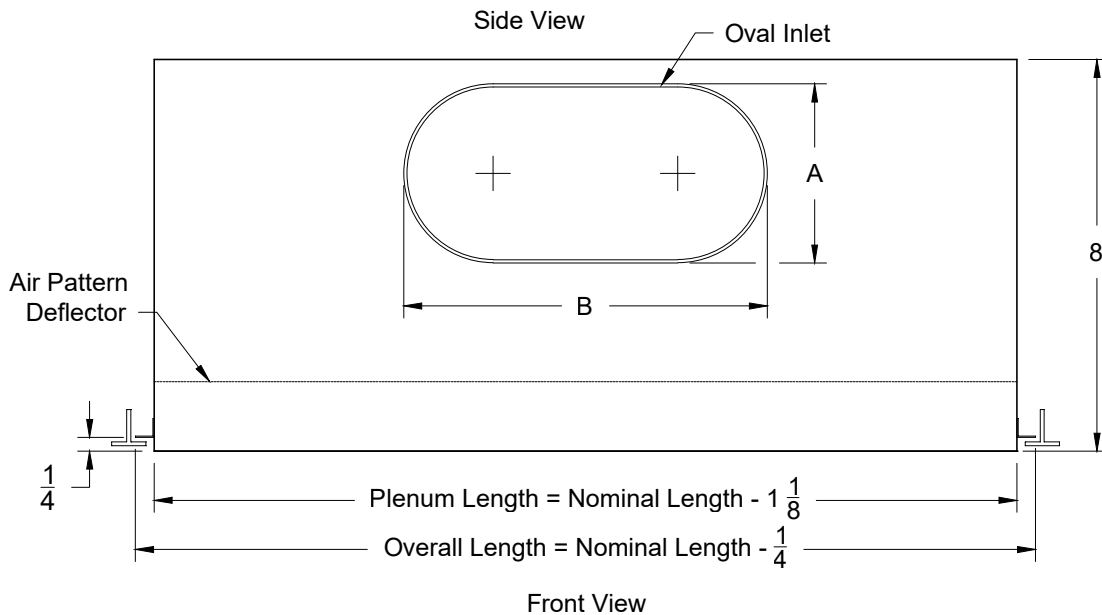

Model: XG-PHCR-6 Return - One Slot - Non Insulated - Lay In T-Bar

XG-PHCR-6 - Lay In T-Bar

| Inlet Chart | | | |
|-------------|------|---------|--------|
| Size | Type | A | B |
| 6 | Oval | 3 15/16 | 7 1/8 |
| 8 | Oval | 3 15/16 | 10 3/8 |
| 10 | Oval | 3 15/16 | 13 3/8 |
| 12 | Oval | 3 15/16 | 16 3/8 |
| 14 | Oval | 3 15/16 | 19 3/8 |

| 1. Available Finishes | 2. Available Accessories | 3. Available Options | 4. Construction Details |
|------------------------------------|---|----------------------|--|
| Standard Finish: 27 - All Black | XG-ROD - Remote Operated Damper XG-LQ - Locking Quadrant | | <ul style="list-style-type: none"> Aluminum Construction Nominal lengths available: 24, 36, 48, 60 |

All Dimensions ±1/16"

Model: XG-PHCR-8 Return - One Slot - Non Insulated - Tegular T-Bar

XG-PHCR-8 - Tegular T-Bar

| Inlet Chart | | | |
|-------------|------|---------|--------|
| Size | Type | A | B |
| 6 | Oval | 3 15/16 | 7 1/8 |
| 8 | Oval | 3 15/16 | 10 3/8 |
| 10 | Oval | 3 15/16 | 13 3/8 |
| 12 | Oval | 3 15/16 | 16 3/8 |
| 14 | Oval | 3 15/16 | 19 3/8 |

All Dimensions ±1/16"