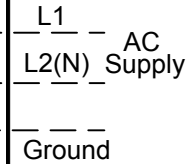

Transformer Options:  
 152N - No Xformer  
 152A - 120 / 24  
 152C - 277 / 24  
 152F - 240 / 24

SHIP WITH  
 DAMPER  
 OPEN

—— Factory Piping  
 - - - Field Piping By Others

Actuator-ML6161B-2024, 90 Second  
 Thermostat-RDG400 24 V Digital