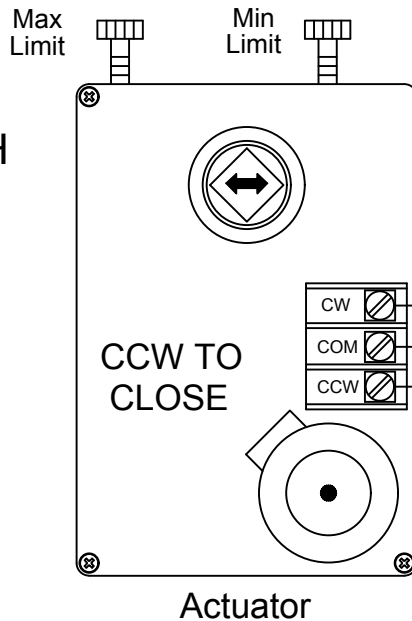

Transformer Options:  
 152N - No Xformer  
 152A - 120 / 24  
 152C - 277 / 24  
 152F - 240 / 24

SHIP WITH  
 DAMPER  
 OPEN

—— Factory Piping  
 - - - Field Piping By Others

Actuator-ML6161B-2024, 90 Second  
 Thermostat-RDG400 24 V Digital

THCD 152  
 (CDS) ATU\CONTROL DIAGRAMS\ELECTRIC\