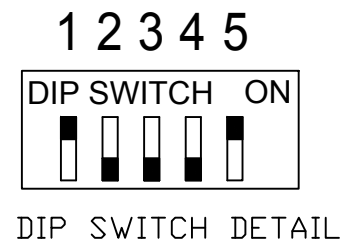

Transformer Options:  
 152N - No Xformer  
 152A - 120 / 24  
 152C - 277 / 24  
 152F - 240 / 24

SHIP WITH  
 DAMPER  
 OPEN

—— Factory Piping  
 - - - Field Piping By Others

Actuator-ML6161B-2024, 90 Second  
 Thermostat-RDG400 24 V Digital