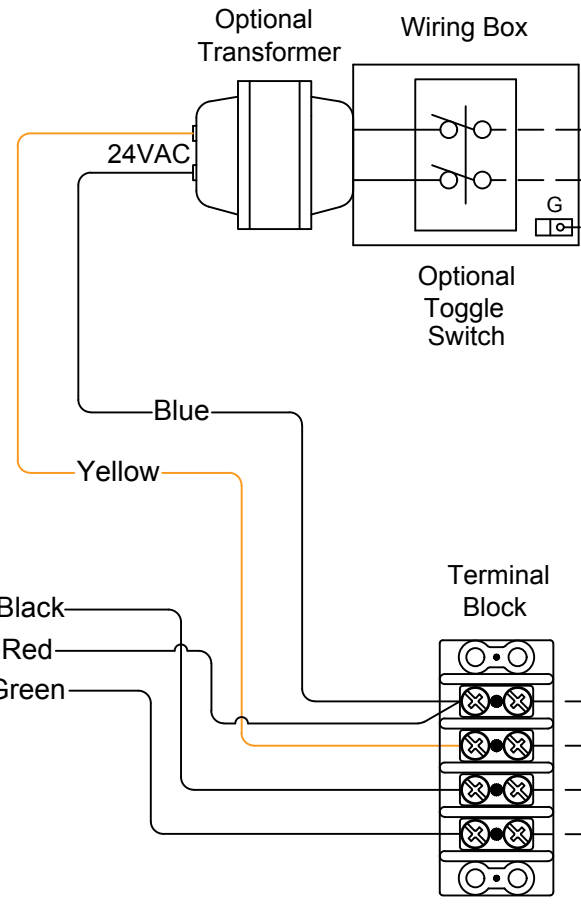

Transformer Options:  
 152N - No Xformer  
 152A - 120 / 24  
 152C - 277 / 24  
 152F - 240 / 24

SHIP WITH  
 DAMPER  
 OPEN

—— Factory Piping  
 - - - Field Piping By Others

Actuator-ML6161B-2024, 90 Second  
 Thermostat-RDG400 24 V Digital

THCD 152  
 (CDS) ATU\CONTROL DIAGRAMS\ELECTRIC\

# Control Wiring Diagram

Single Duct Air Terminal  
 Cooling Only VAV

Phone: 715.359.6171  
 Fax: 715.355.2399  
 Parts : 800.355.5354  
 gfcinfo@greenheck.com  
 www.greenheck.com

ECN. No.	Rev	Description	Date	Rev'd By:
N/A	J	Removed logo	7/7/21	CG
N/A	I	RED COMMON WIRE MOVED TO GO	11/02/17	RML
N/A	H	UPDATED TO NEW FORMAT	08/22/17	RML
N/A	G	Revised Digital Thermostat	12/12/16	DSG