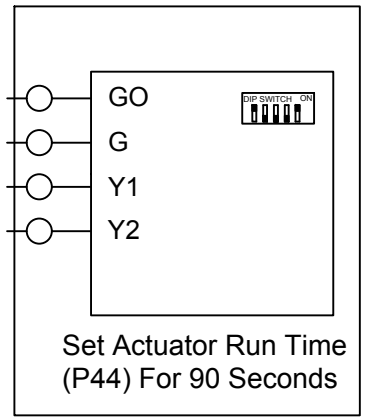

Transformer Options:  
 152N - No Xformer  
 152A - 120 / 24  
 152C - 277 / 24  
 152F - 240 / 24

SHIP WITH  
 DAMPER  
 OPEN

—— Factory Piping  
 - - - Field Piping By Others

Actuator-ML6161B-2024, 90 Second  
 Thermostat-RDG400 24 V Digital

THCD 152  
 (CDS) ATU\CONTROL DIAGRAMS\ELECTRIC\