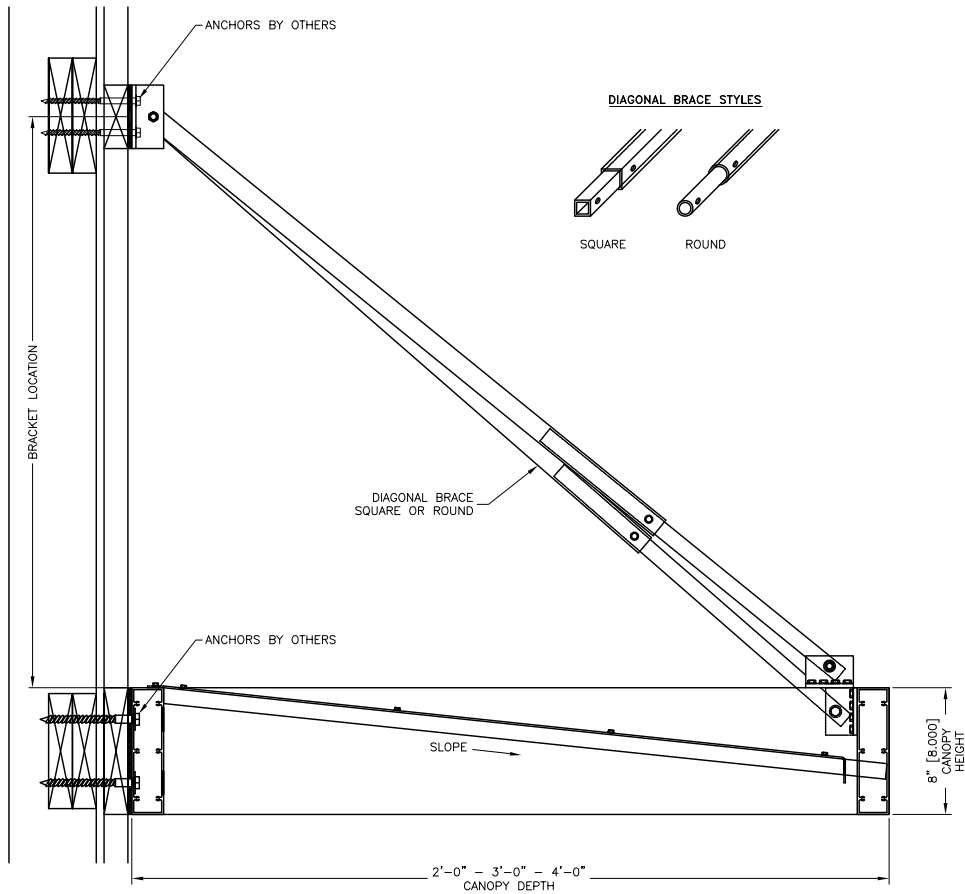

C800H

Architectural Canopy | Extruded Aluminum

DIAGONAL BRACE STYLES

FASCIA OPTIONS

AIROLITE[®]
The look that works.™