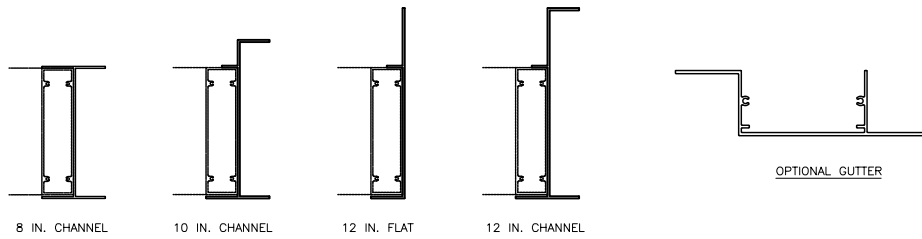

C800H

Architectural Canopy | Extruded Aluminum

DIAGONAL BRACE STYLES

FASCIA OPTIONS

AIROLITE[®]
The look that works.™