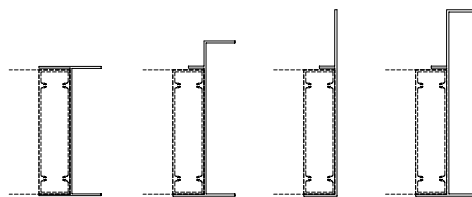

# C800H

Architectural Canopy | Extruded Aluminum

FASCIA OPTIONS

**AIROLITE**  
The look that works.™