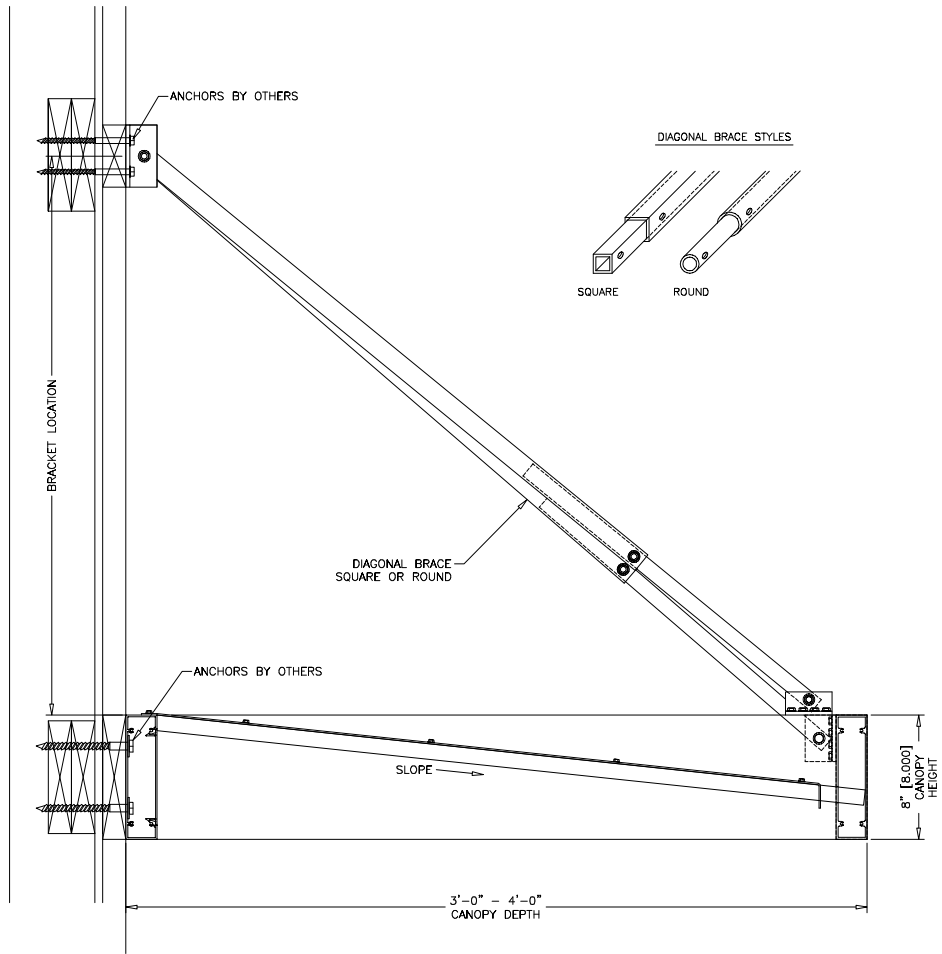

# C800H

Architectural Canopy | Extruded Aluminum

FASCIA OPTIONS

**AIROLITE**  
The look that works.™