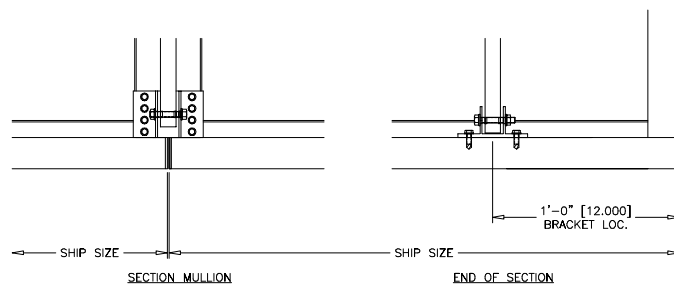

# C800H

Architectural Canopy | Extruded Aluminum

FASCIA OPTIONS

**AIROLITE**  
The look that works.™