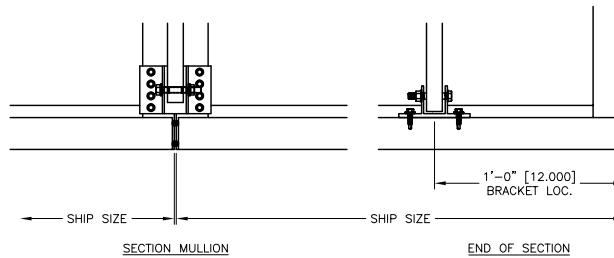

C800H

Architectural Canopy | Extruded Aluminum

DIAGONAL BRACE STYLES

FASCIA OPTIONS

AIROLITE[®]
The look that works.™