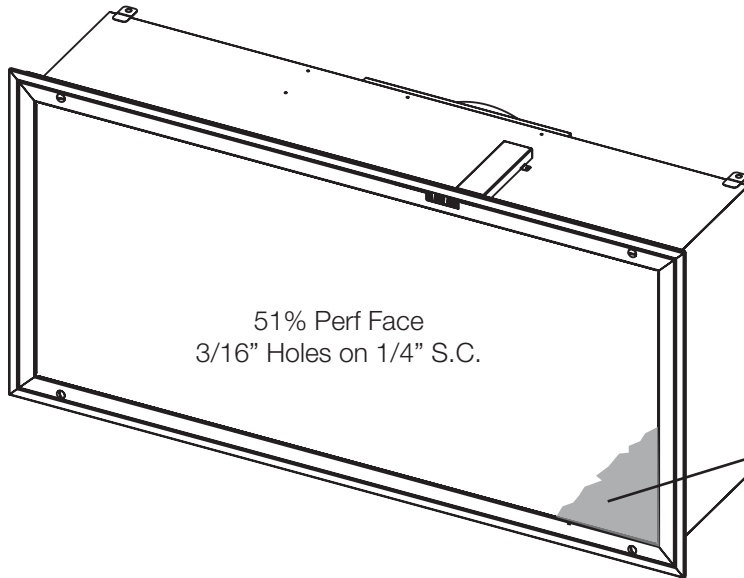

Model: HLC-FPS-MEA Fan Filter Supply Diffuser - Roomside Replaceable Filter, Roomside Accessible Motor & Electronics

51% Perf Detail

**Construction**

Plenum Material

- 304 Stainless Steel
- 316 Stainless Steel

Face Material

- Aluminum
- 304 Stainless Steel
- 316 Stainless Steel

Inlet Options

- No Inlet with Pre-filter
- \_\_\_\_\_ Round Inlet (6, 8, 10, 12, 14)
  - No Pre-filter
  - Pre-filter Kit

Filter Type

- HEPA Filter (2in pack)
- High Flow HEPA Filter (4in pack)
- ULPA Filter