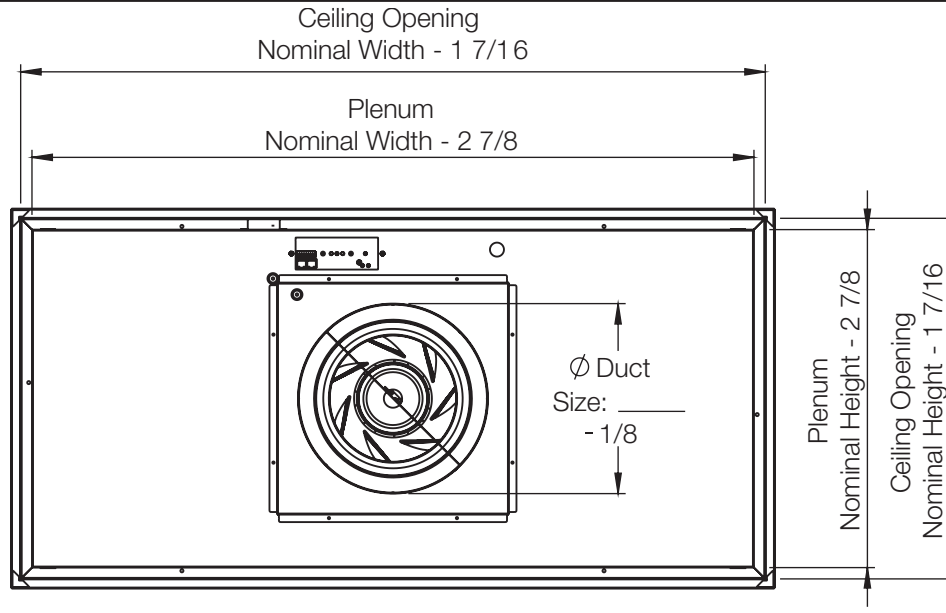

On/Off Indicator: Yellow LED (Standard)

Airflow Indicator: Green LED (Standard)

- Filter Indicator: Red LED
- Continuous Filter Monitoring

All Dimensions ±1/16"

1. Available Finishes	2. Available Accessories	3. Available Options	4. Construction Details
01 White 01 SS White 23 Satin Polish	Basic Wall Controller (one per unit) MODBUS RTU to BACnet Gateway T-Bar Plaster Frame	Round Ducted Inlet w/o Pre-filter Round Ducted Inlet w/ Pre-Filter HEPA or ULPA Filters External 1-1/2" Foil Faced Insulation OSP Approved Seismic Brackets	<ul style="list-style-type: none"> <li>• Fully Welded Knife Edge Frame</li> <li>• Roomside Replaceable Filter</li> <li>• Roomside Accessible Motor &amp; Electronics</li> <li>• Field Configurable Motor Operation                             <ul style="list-style-type: none"> <li>- Constant flow or constant speed</li> </ul> </li> <li>• Aerosol Distribution Manifold</li> <li>• Static Pressure &amp; Aerosol Challenge test port</li> <li>• Factory IEST Leakage testing available</li> </ul>

Model: HLC-FPS-MEA Fan Filter Supply Diffuser - Roomside Replaceable Filter, Roomside Accessible Motor & Electronics

Available Sizes
24 x 24
36 x 24
48 x 24

Model: HLC-FPS-MEA Fan Filter Supply Diffuser - Roomside Replaceable Filter, Roomside Accessible Motor & Electronics