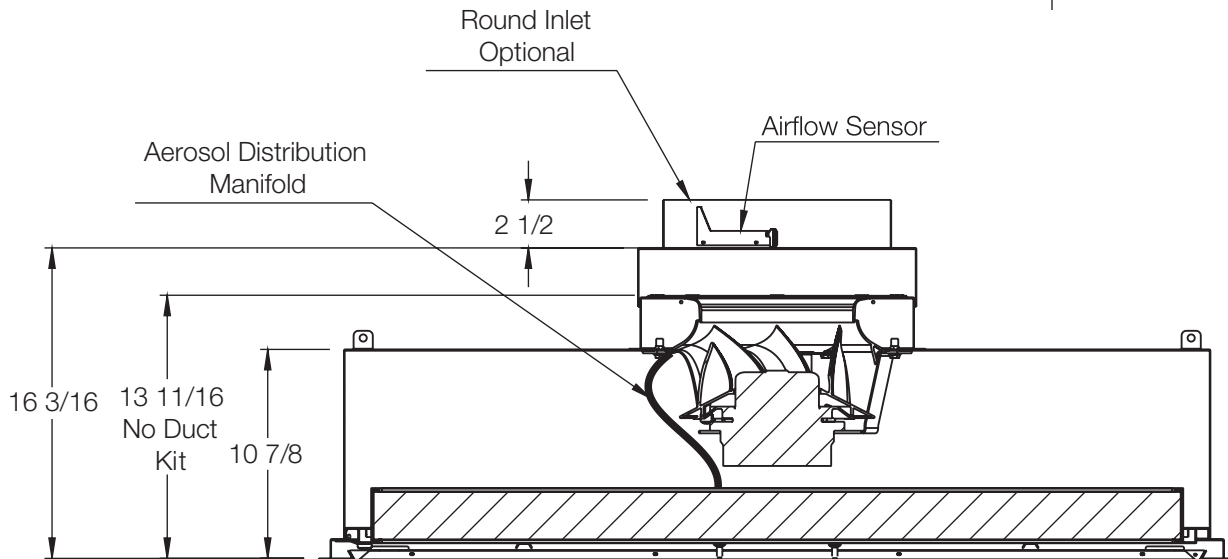

On/Off Indicator: Yellow LED (Standard)

Airflow Indicator: Green LED (Standard)

- Filter Indicator: Red LED
- Continuous Filter Monitoring

All Dimensions ±1/16"

1. Available Finishes	2. Available Accessories	3. Available Options	4. Construction Details
01 White 01 SS White 23 Satin Polish	Basic Wall Controller (one per unit) MODBUS RTU to BACnet Gateway T-Bar Plaster Frame	Round Ducted Inlet w/o Pre-filter Round Ducted Inlet w/ Pre-Filter HEPA or ULPA Filters External 1-1/2" Foil Faced Insulation OSP Approved Seismic Brackets	<ul style="list-style-type: none"> <li>• Fully Welded Knife Edge Frame</li> <li>• Roomside Replaceable Filter</li> <li>• Roomside Accessible Motor &amp; Electronics</li> <li>• Field Configurable Motor Operation                             <ul style="list-style-type: none"> <li>- Constant flow or constant speed</li> </ul> </li> <li>• Aerosol Distribution Manifold</li> <li>• Static Pressure &amp; Aerosol Challenge test port</li> <li>• Factory IEST Leakage testing available</li> </ul>

Model: HLC-FPS-MEA Fan Filter Supply Diffuser - Roomside Replaceable Filter, Roomside Accessible Motor & Electronics

Available Sizes
24 x 24
36 x 24
48 x 24

Model: HLC-FPS-MEA Fan Filter Supply Diffuser - Roomside Replaceable Filter, Roomside Accessible Motor & Electronics