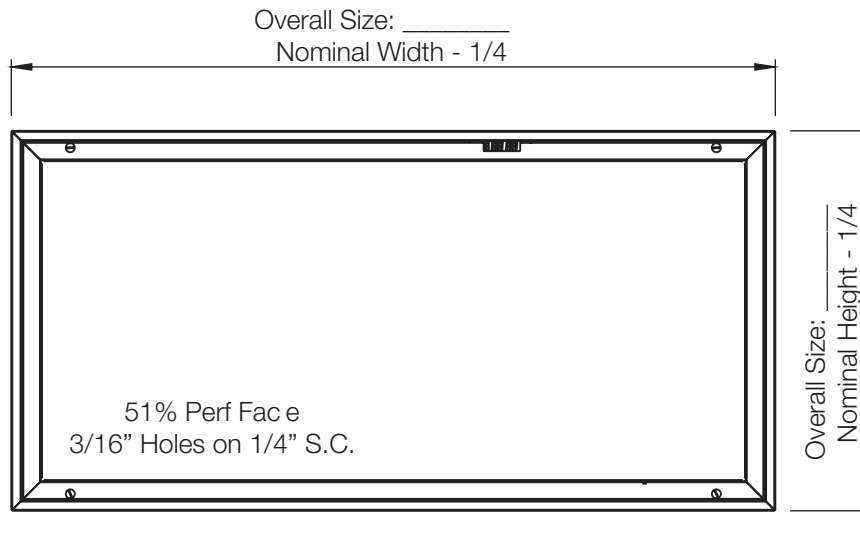

Model: HLC-FPS-MEA Fan Filter Supply Diffuser - Roomside Replaceable Filter, Roomside Accessible Motor & Electronics

Available Sizes
24 x 24
36 x 24
48 x 24