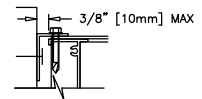

ALTERNATE CONTINUOUS JAMB ANGLE MOUNTING CONFIGURATION
 CAUTION: SUBSTRATE FASTENER HEAD CLEARANCES MAY BE TIGHT DURING INSTALLATION

<p>AIROLITE The look that works.™</p>	MODEL: K6746X
	SHEET: 1 OF 1

© COPYRIGHT 2008, THE AIROLITE CO. LLC