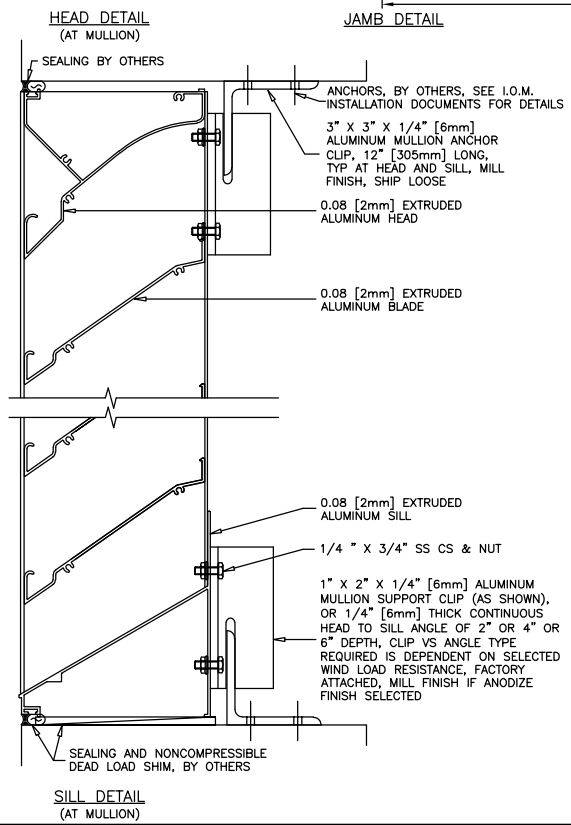

ALTERNATE CONTINUOUS JAMB ANGLE MOUNTING CONFIGURATION
 CAUTION: SUBSTRATE FASTENER HEAD CLEARANCES MAY BE TIGHT DURING INSTALLATION

<p>AIROLITE The look that works.™</p>	MODEL: K6746X
	SHEET: 1 OF 1

© COPYRIGHT 2008, THE AIROLITE CO. LLC