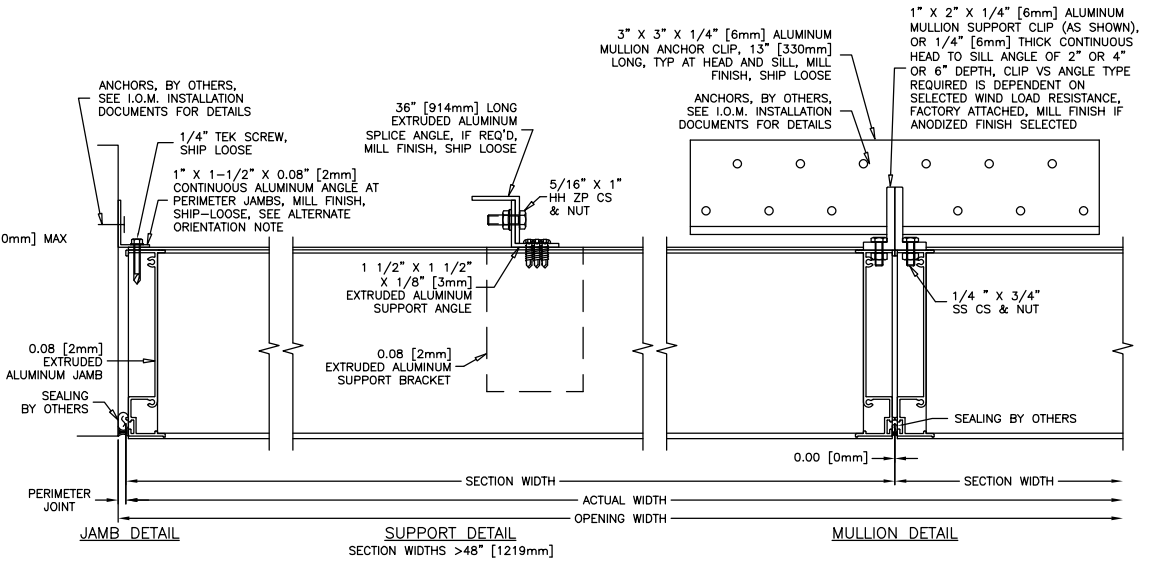

ALTERNATE CONTINUOUS JAMB ANGLE MOUNTING CONFIGURATION
 CAUTION: SUBSTRATE FASTENER HEAD CLEARANCES MAY BE TIGHT DURING INSTALLATION

<p>AIROLITE The look that works.™</p>	MODEL: K6746X
	SHEET: 1 OF 1

© COPYRIGHT 2008, THE AIROLITE CO. LLC